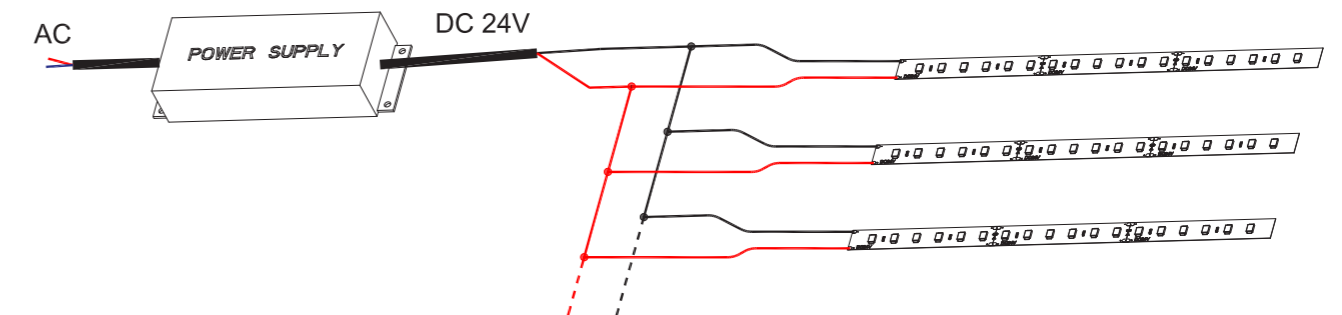

Wiring connection