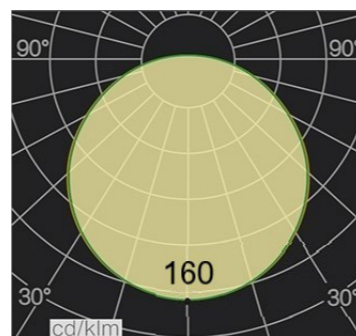

LM/M	4.8W	9.6W	14.4W	19.2W	24W
2700K	450	899	1320	1858	2200
3000K	465	917	1385	1898	2289
3500K	470	940	1390	1901	2310
4000K	481	965	1450	1970	2380
6500K	507	970	1457	1986	2350
Max. Run Length(M)	5	5	5	5	5

Important notice

-The given data are typical values due to the tolerances of the production process and the electrical components, values for light output and electrical power can vary up to 10%.

Order code

SERIES NAME	COLOR	LENGTH	POWER
AERO TAPE	27= 2700K	05000=5M/196.85"	048=4.8W
	30= 3000K		096=9.6W
	35= 3500K		144=14.4W
	40=4000K		192=19.2W
	65=6500K		240=24W

Eg1:
AERO TAPE-27-05000-048:
AERO TAPE, 2700K, 5M/reel,
4.8W/m.

Eg2:
AERO TAPE-30-05000-096:
AERO TAPE, 3000K, 5M/reel,
9.6W/m.

Accessories

Art.#	Description	Picture	Art.#	Description	Picture
C0001	Connector for Strip to strip connection, IP20		T0001	VHB 3M adhesive tape	
C0002	Connector for Strip to cable connection, IP20		XLG-150-24-A	PSU 24V/150W IP67, Non-dimmable, White, 100-305V supply	
MF001	Male and Female connector, IP20		ELG-150-24B	PSU 24V/150W IP67, 3 in 1 dimming function, White, 100-305V supply	
MF002	Male and Female DC connector, IP44		ELG-150-24DA	PSU 24V/150W IP67, Non-dimmable, White, 100-305V supply