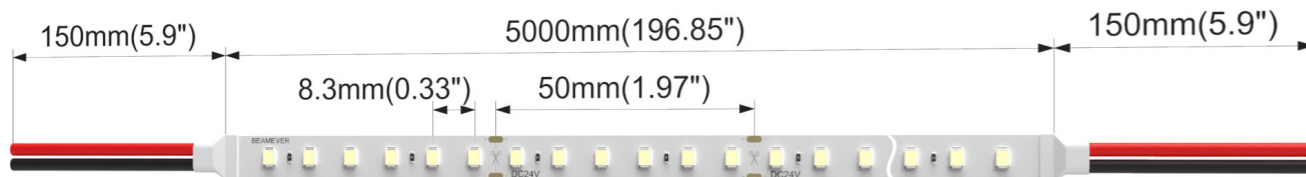

## AERO TAPE

- With 120 high quality 2835 LEDs per meter and a width of 10mm.
- Running on 24 VDC, it is designed to use no more than 24 Watts /m.
- Wide color temperature range for your option.
- Long lifespan and excellent in heat dissipation.
- Use SDMC3 2835 LEDs in One BIN Only to ensure perfect color consistency
- High CRI90 to present real color, CRI80 is optional to meet your needs.

## Electrical data

|                     |  |
|---------------------|--|
| Voltage             | DC24V (23.5V <sub>min</sub> , 24.5V <sub>max</sub> )     |
| LED PIN Temperature | Max. 60.9°C /141.6°F                                     |
| Storage Temperature | -25°C /-13°F <sub>min</sub> , 60°C /140°F <sub>max</sub> |
| Lumen Efficiency    | 100lm/w(4000K)   |
| SDCM                | 3 ( 2700K, 3000K, 4000K)                                 |
| Ra                  | Ra90; Ra80 optional                                      |
| Max Current/LED     | 50mA   |
| Unit Cut            | 50mm   |
| Waterproof Rate     | IP20   |
| Warranty            | 5 Years  |

## Order code

| SERIES NAME | COLOR     | LENGTH           | POWER     |
|-------------|-----------|------------------|-----------|
| AERO TAPE   | 27= 2700K | 05000=5M/196.85" | 048=4.8W  |
|             | 30= 3000K |                  | 096=9.6W  |
|             | 35= 3500K |                  | 144=14.4W |
|             | 40=4000K  |                  | 192=19.2W |
|             | 65=6500K  |                  | 240=24W   |