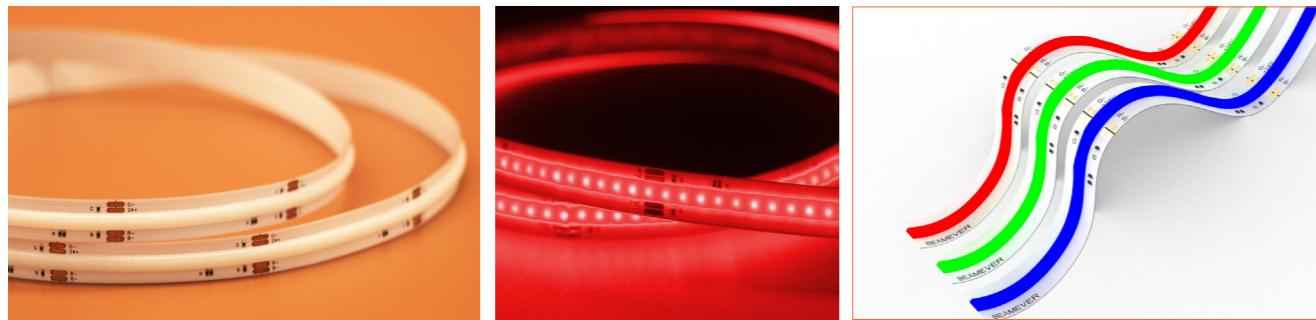

Beamever

NOVA TAPE RGB

Dot-free, flexible,
cuttable and dimmable tape.
Pre-wired tape, simple and
quick installation.
Easy to mount on smooth
surfaces thanks to high quality
3M tape at the back.

One BIN Only to ensure perfect
color consistency

Beamever

NOVA TAPE RGB

- Almost dot-free itself, which offer you great freedom of choosing profile.
- High lumen and fancy looking by the unique design.
- To offer millions of colors using red-green-blue color mixing.
- Long lifespan and excellent in heat dissipation.
- Use COB chips in One BIN Only to ensure perfect color consistency.
- High CRI90 to present real color, CRI80 is optional to meet your different needs.

Product Benefits:

- Flexible, cuttable and dimmable LED strip.
- Easy to mount on smooth surfaces thanks to high quality 3M tape at the back.
- Pre-wired LED strip, simple and quick connection.

Electrical data

Wiring connection

Application

Where to use the product?

NOVA TAPE RGB lets you open up a world of color possibilities through red-green-blue color mixing, creating endless kinds of colors. It can bring you fantastic lighting effects, effectively and elegantly highlighting certain areas with charming color lighting and bringing your project to light. Its excellent flexibility and cuttability offers many possibilities and great freedom of design.