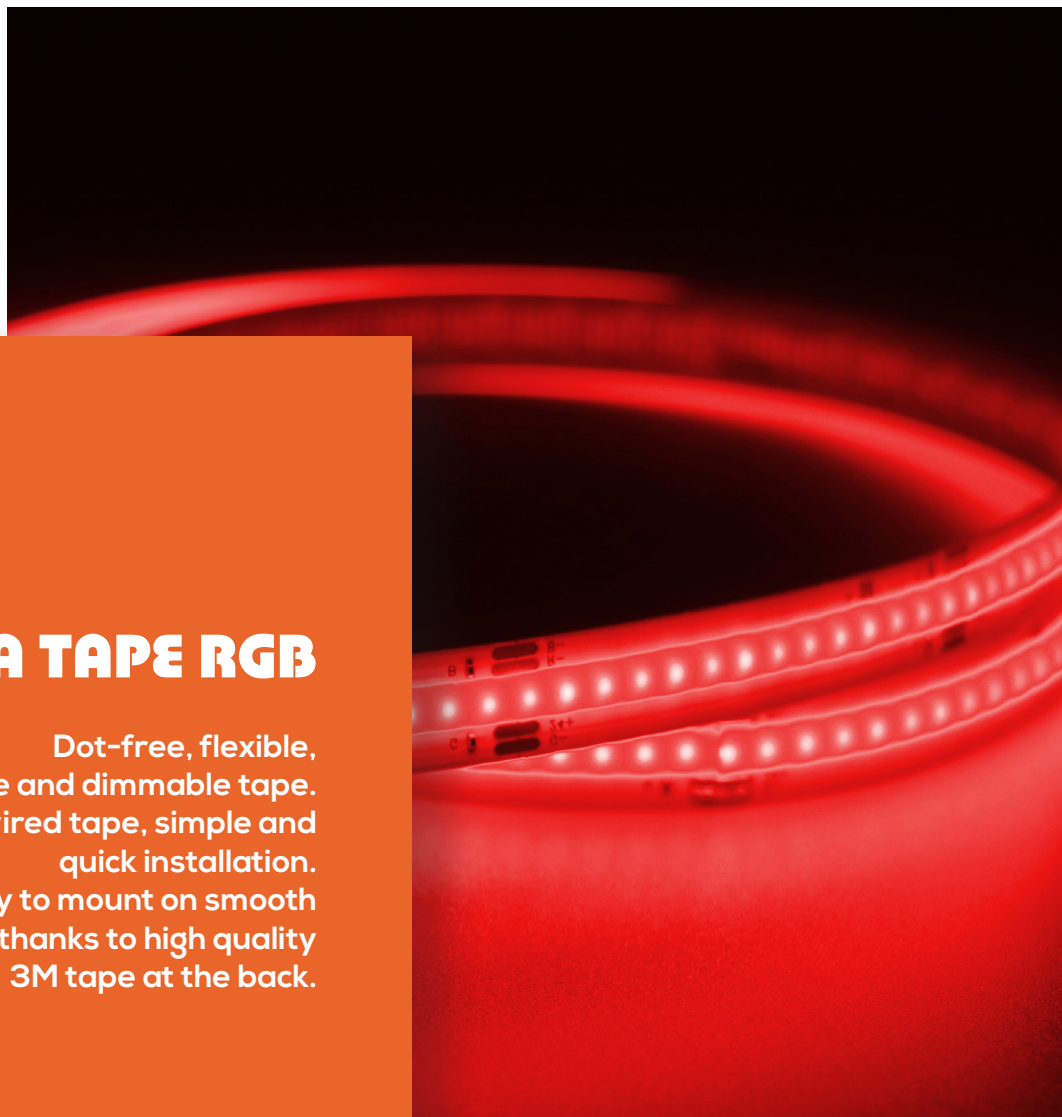

Beamever

NOVA TAPE RGB

Dot-free, flexible,
cuttable and dimmable tape.
Pre-wired tape, simple and
quick installation.
Easy to mount on smooth
surfaces thanks to high quality
3M tape at the back.

One BIN Only to ensure perfect
color consistency

Beamever

NOVA TAPE RGB

- Almost dot-free itself, which offer you great freedom of choosing profile.
- High lumen and fancy looking by the unique design.
- To offer millions of colors using red-green-blue color mixing.
- Long lifespan and excellent in heat dissipation.
- Use COB chips in One BIN Only to ensure perfect color consistency.
- High CRI90 to present real color, CRI80 is optional to meet your different needs.

Product Benefits:

- Flexible, cuttable and dimmable LED strip.
- Easy to mount on smooth surfaces thanks to high quality 3M tape at the back.
- Pre-wired LED strip, simple and quick connection.

Electrical data

Wiring connection

Application

Where to use the product?

NOVA TAPE RGB lets you open up a world of color possibilities through red-green-blue color mixing, creating endless kinds of colors. It can bring you fantastic lighting effects, effectively and elegantly highlighting certain areas with charming color lighting and bringing your project to light. Its excellent flexibility and cuttability offers many possibilities and great freedom of design.