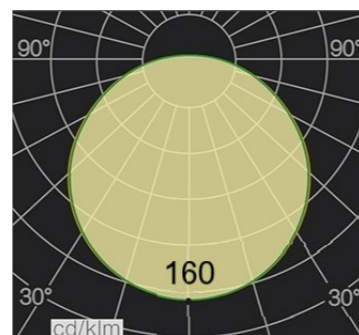

CCT	LM/Mtr	Max. Watt	Max.RunLength
R	252	8	5
G	485	4.5	5
B	68	2.5	5
RGB	699	15	5

Important notice

-The given data are typical values due to the tolerances of the production process and the electrical components, values for light output and electrical power can vary up to 10%.