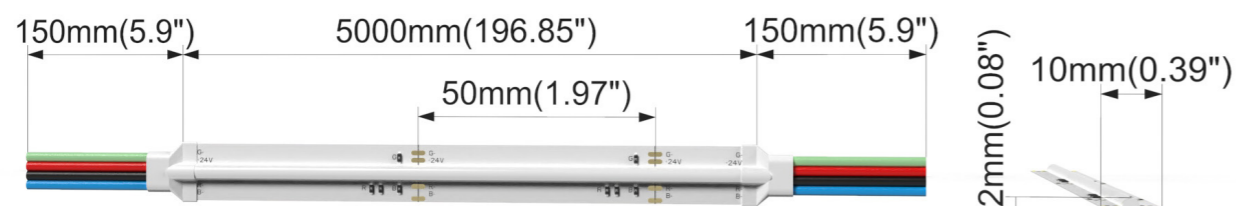

Electrical data

Voltage	DC24V (23.5V_{min}, 24.5V_{max})
LED PIN Temperature	Max. 60.9°C /141.6°F
Storage Temperature	-25°C /-13°F_{min}, 60°C /140°F_{max}
Lumen Efficiency	47lm/w(4000K)
Color	RGB
Ra	Ra90; Ra80 optional
Max Current/LED	30mA
Unit Cut	50mm
Waterproof Rate	IP20
Warranty	5 Years

CCT	LM/Mtr	Max. Watt	Max.RunLength
R	252	8	5
G	485	4.5	5
B	68	2.5	5
RGB	699	15	5