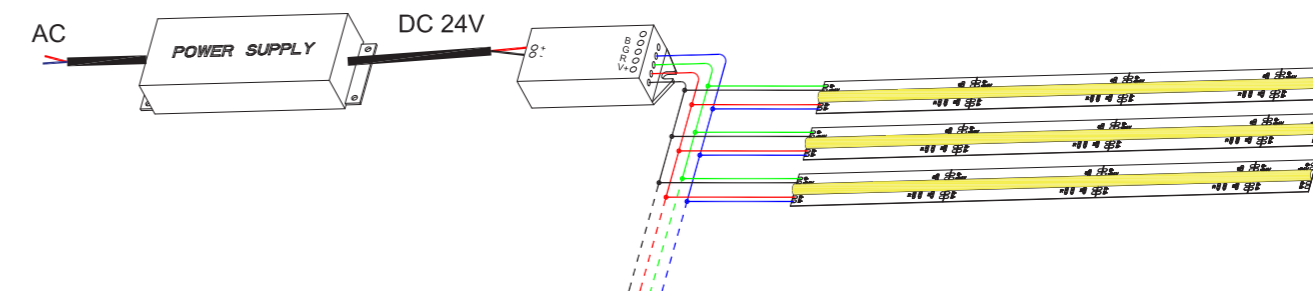

Order code

SERIES NAME	COLOR	LENGTH	POWER
NOVA TAPE RGB	RGB	05000=5M/196.85"	150=15W

Eg1:
NOVA TAPE RGB-05000-150:
NOVA TAPE RGB, 5M/reel, 15W/m.

Accessories

Art.#	Description	Picture	Art.#	Description	Picture
MF006	Male and Female connector, IP20		XLG-150-24-A	PSU 24V/150W IP67, Non-dimmable, White, 100-305V supply	
MF007	Male and Female DC connector, IP44		ELG-150-24B	PSU 24V/150W IP67, 3 in 1 dimming function, White, 100-305V supply	
T0001	VHB 3M adhesive tape		ELG-150-24DA	PSU 24V/150W IP67, DALI control technology, White, 100-305V supply	

Wiring connection

Application

Where to use the product?

NOVA TAPE RGB lets you open up a world of color possibilities through red-green-blue color mixing, creating endless kinds of colors. It can bring you fantastic lighting effects, effectively and elegantly highlighting certain areas with charming color lighting and bringing your project to light. Its excellent flexibility and cuttability offers many possibilities and great freedom of design.