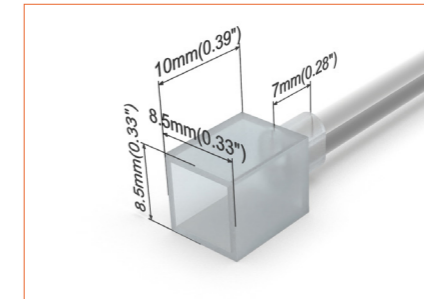

E0016
End cap with 30cm cable, side cable entry IP67

E0015
End cap with 30cm cable, front cable entry IP67