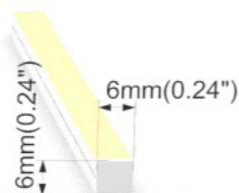

LINIO NEON 0606 TV

- -Top view, vertical bending with radius of 25mm / 0.98".
- -DC24V, Cross section size 6mm x 6mm / 0.24" x 0.24" (W x H).
- -IP44/IP67 protection with high performance silicone, UV resistant, solvents resistant.
- -20M/reel maximum. Max. Run length refers to single side feed in serial connection.
- -Easy to be cut and reconnected at project sites. Custom length are available as well.
- -Wide color temperature range and Multiple power to meet different lighting needs.

Product Benefits:

- -Homogeneous light effect & high light efficiency.
- -Extremely durability and flexibility thanks to high performance materials.
- -Not just good-looking but also weatherproof.

Electrical data

Voltage	DC24V (23.5V_{min} 24.5V_{max})
LED PIN Temperature	Max. 65°C /149°F
Storage Temperature	-25°C /-13°F_{min} 60°C /140°F_{max}
Min. Ambient Temp.(Ta_{min})	-25°C /-13°F
Max. Ambient Temp.(Ta_{max})	55°C /131°F@6W
Power(W/m W/ft)	6/1.8
CRI	Ra93
Unit Cut	25mm

LM/M	6W
2700K	340
3000K	332
3500K	382
4000K	372
5000K	361
Max. Run Length (M)	5

Important notice

- -The given data are typical values due to the tolerances of the production process and the electrical components, values for light output and electrical power can vary up to 10%.
- -The given color temperature is neon flex (after extrusion) color temperature.
- -Standard cable length is 30cm, if longer cable required, please contact us.
- -Male and female connectors are available if needed.
- -It is IK08 rated. Please use protection materials if it is walk over application.

Order code

SERIES NAME	COLOR	LENGTH	POWER	CABLE ENTRY
LN0606TV	27= 2700K	05000=5M/196.85"	006=6W	F=FRONT
	30= 3000K			
	40= 4000K			
	50=5000K			

IP44 Front Cable Entry
Suitable for power feed in or straight connection. Do not bend down or aside too sharp.