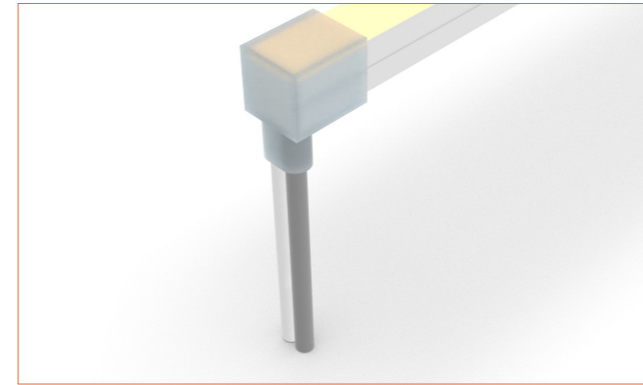

**IP44 closed end cap**  
 Elegant closed end cap in same size as neon flex body.

**IP67 Front Cable Entry**  
 Suitable for power feed in or straight connection. Do not bend down or aside too sharp.

**IP67 Side Cable Entry**  
 It can achieve perfect seamless light connection if the cabling space is allowed on the side.

**IP67 Bottom Cable Entry**  
 It can achieve perfect seamless light connection if the cabling space is allowed from the bottom.

**IP67 closed end cap**  
 IP67 closed end cap for your outdoor application