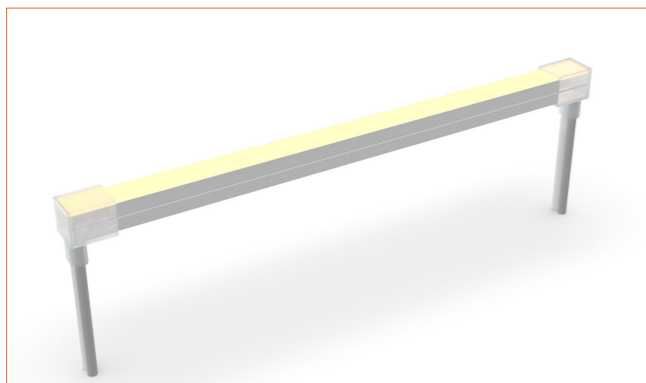

Bottom double wire end IP67: 30cm cable from two ends, bottom cable entry.