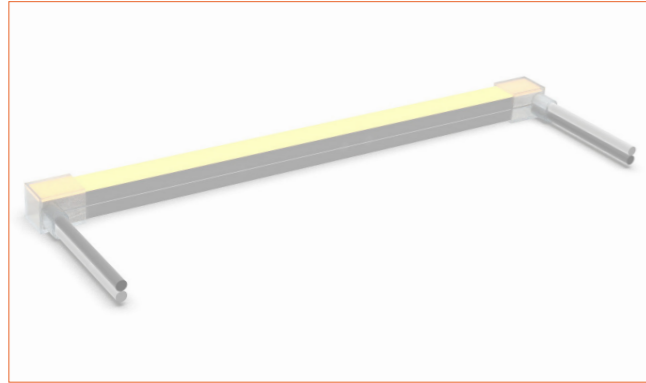

Side double wire end IP67: 30cm cable from two ends, side cable entry.

Bottom double wire end IP67: 30cm cable from two ends, bottom cable entry.