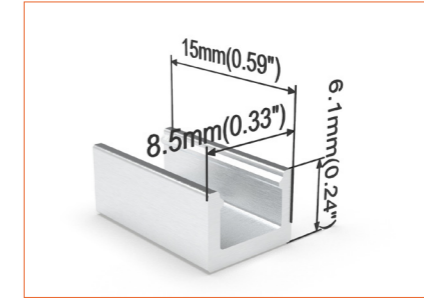

E0014
Closed end cap IP67

M0007
Aluminium mounting clips