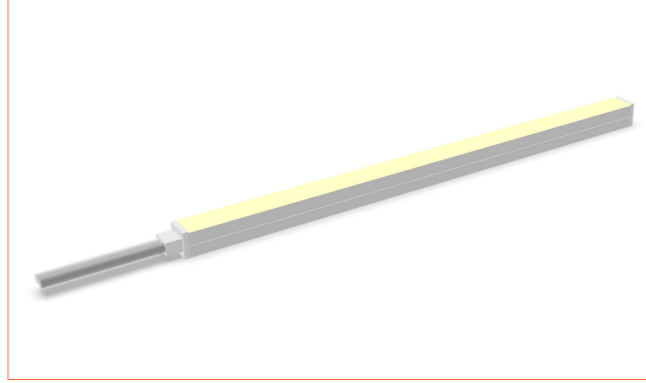

Front single wire end IP44: 30cm cable from one end, front cable entry.

Front single wire end IP44: 30cm cable from one end, front cable entry.