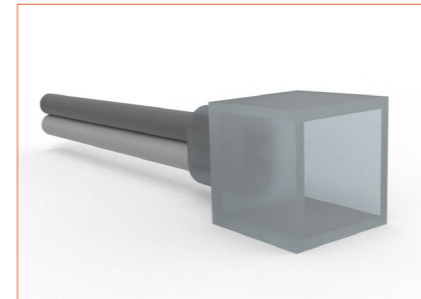

**IP44 closed end cap**  
 Elegant closed end cap in same size as neon flex body.

**IP67 Front Cable Entry**  
 Suitable for power feed in or straight connection. Do not bend down or aside too sharp.

**IP67 Side Cable Entry**  
 It can achieve perfect seamless light connection if the cabling space is allowed on the side.

**IP67 Bottom Cable Entry**  
 It can achieve perfect seamless light connection if the cabling space is allowed from the bottom.

**IP67 closed end cap**  
 IP67 closed end cap for your outdoor application

Bottom double wire end IP67: 30cm cable from two ends, bottom cable entry.

Bottom single wire end IP67: 30cm cable from left one only (bottom cable entry), other end with closed end cap.

SC006  
Straight aluminium channel  
Length 1mtr

M0007  
Aluminium mounting clips

E0014  
Closed end cap IP67

E0015  
End cap with 30cm cable, front cable entry IP67

E0016  
End cap with 30cm cable, side cable entry IP67

A close-up, artistic photograph of a stack of papers. The papers are slightly offset, creating a sense of depth. A warm, golden light emanates from the edges of the pages, creating a glowing effect. The background is dark, making the light from the papers stand out.