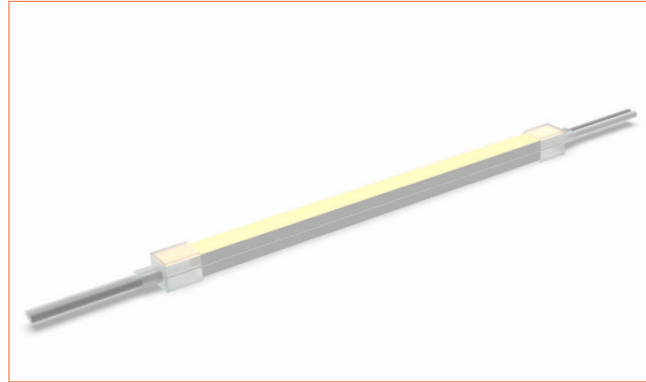

**IP44 closed end cap**  
 Elegant closed end cap in same size as neon flex body.

**IP67 Front Cable Entry**  
 Suitable for power feed in or straight connection. Do not bend down or aside too sharp.

**IP67 Side Cable Entry**  
 It can achieve perfect seamless light connection if the cabling space is allowed on the side.

# Beamever

Front double wire end IP44: 30cm cable from two ends, front cable entry.

Front single wire end IP44: 30cm cable from one end, front cable entry.

Front double wire end IP44: 30cm cable from two ends, front cable entry.