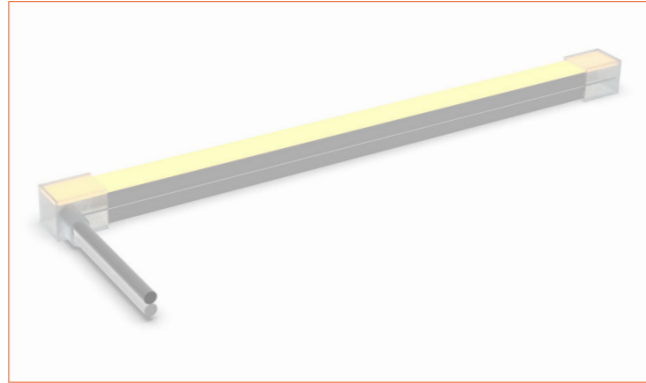

Side single wire end IP67: 30cm cable from left one only (side cable entry), other end with closed end cap.

Bottom single wire end IP67: 30cm cable from left one only (bottom cable entry), other end with closed end cap.