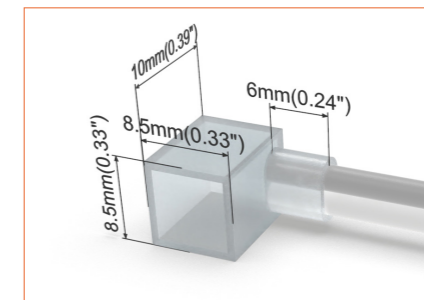

E0016
End cap with 30cm cable, side cable entry IP67