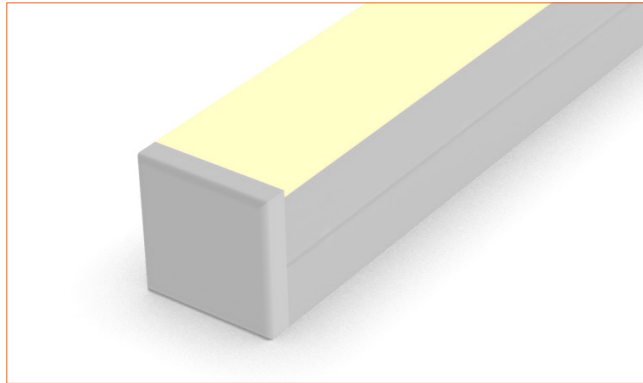

#### Where to use the product?

LINIO NEON 0606 TV is extremely slim neon flex. You can follow your light inspiration freely and create all kinds of shaped lighting easily thanks to its incredibly flexibility and cuttability. In addition, It can achieve fantastic lighting effects, effectively and elegantly highlighting certain areas in architectural lighting projects and tracing straight, curved and even round contours with homogeneous lighting.

**IP44 closed end cap**  
 Elegant closed end cap in same size as neon flex body.

**IP67 Front Cable Entry**  
 Suitable for power feed in or straight connection. Do not bend down or aside too sharp.

**IP67 Side Cable Entry**  
 It can achieve perfect seamless light connection if the cabling space is allowed on the side.