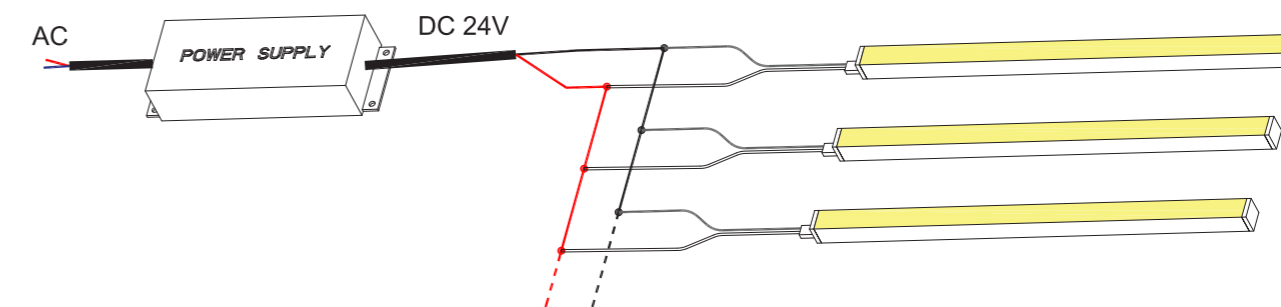

Wiring connection

Application