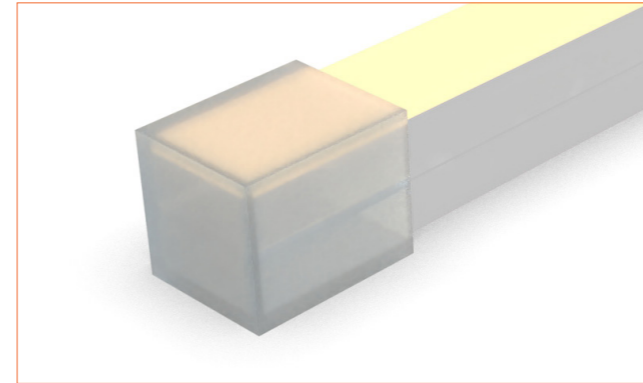

**IP44 closed end cap**  
 Elegant closed end cap in same size as neon flex body.

**IP67 Front Cable Entry**  
 Suitable for power feed in or straight connection. Do not bend down or aside too sharp.

**IP67 Side Cable Entry**  
 It can achieve perfect seamless light connection if the cabling space is allowed on the side.

**IP67 Bottom Cable Entry**  
 It can achieve perfect seamless light connection if the cabling space is allowed from the bottom.

**IP67 closed end cap**  
 IP67 closed end cap for your outdoor application