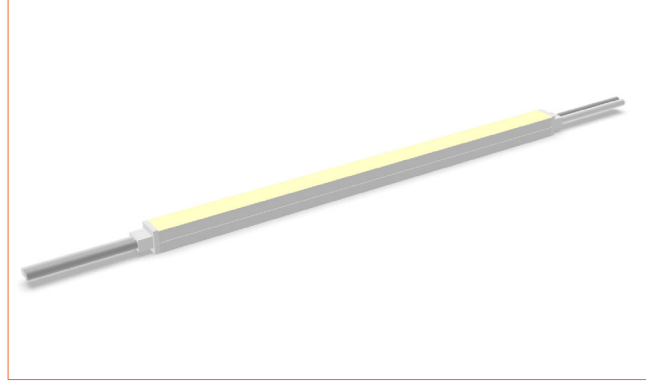

Front double wire end IP44: 30cm cable from two ends, front cable entry.

Beamever

Front double wire end IP44: 30cm cable from two ends, front cable entry.