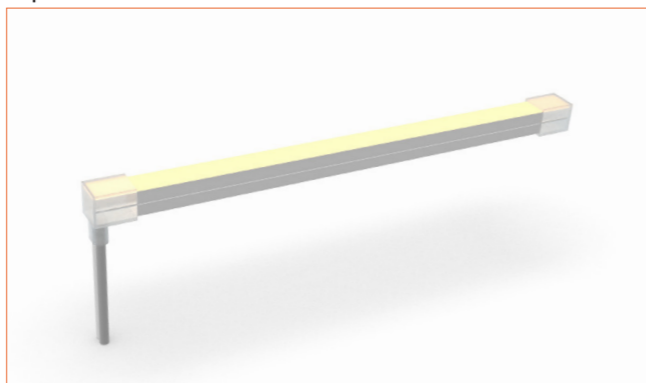

Bottom single wire end IP67: 30cm cable from left one only (bottom cable entry), other end with closed end cap.