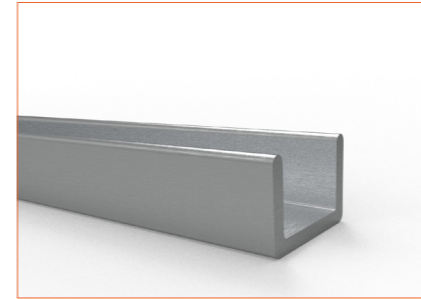

SC006
Straight aluminium channel
Length 1mtr