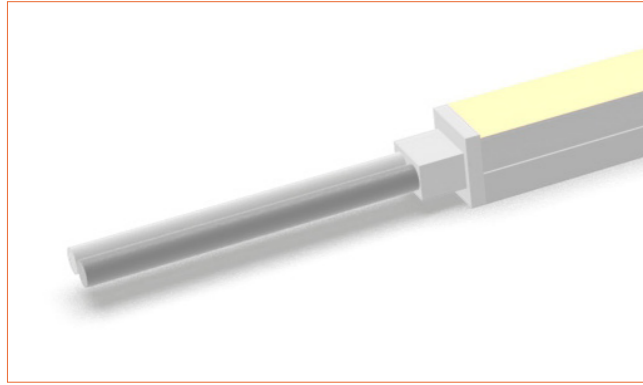

### Wiring connection

### Application

#### Where to use the product?

LINIO NEON 0606 TV is extremely slim neon flex. You can follow your light inspiration freely and create all kinds of shaped lighting easily thanks to its incredibly flexibility and cuttability. In addition, It can achieve fantastic lighting effects, effectively and elegantly highlighting certain areas in architectural lighting projects and tracing straight, curved and even round contours with homogeneous lighting.

**IP44 closed end cap**  
 Elegant closed end cap in same size as neon flex body.

**IP67 Front Cable Entry**  
 Suitable for power feed in or straight connection. Do not bend down or aside too sharp.

**IP67 Side Cable Entry**  
 It can achieve perfect seamless light connection if the cabling space is allowed on the side.