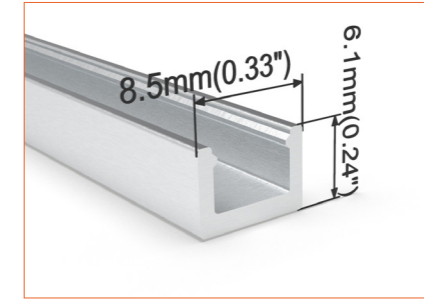

M0007
Aluminium mounting clips

SC006
Straight aluminium channel
Length 1mtr