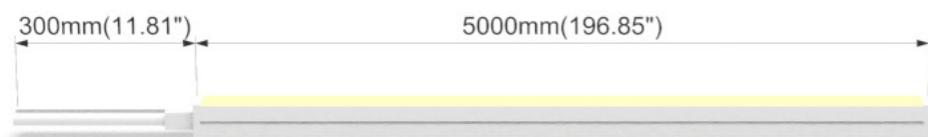

Electrical data

Voltage	DC24V (23.5V_{min} 24.5V_{max})
LED PIN Temperature	Max. 65°C /149°F
Storage Temperature	-25°C /-13°F_{min} 60°C /140°F_{max}
Min. Ambient Temp.(Ta_{min})	-25°C /-13°F
Max. Ambient Temp.(Ta_{max})	55°C /131°F@6W
Power(W/m W/ft)	6/1.8
CRI	Ra93
Unit Cut	25mm

LM/M	6W
2700K	340
3000K	332
3500K	382
4000K	372
5000K	361
Max. Run Length (M)	5