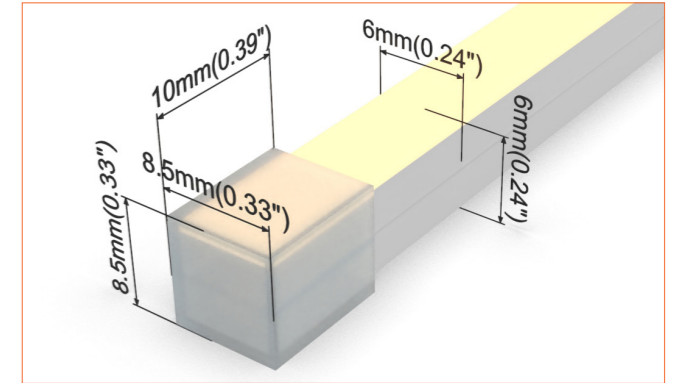

**IP44 closed end cap**  
 Elegant closed end cap in same size as neon flex body.

**IP67 Front Cable Entry**  
 Suitable for power feed in or straight connection. Do not bend down or aside too sharp.

**IP67 Side Cable Entry**  
 It can achieve perfect seamless light connection if the cabling space is allowed on the side.

**IP67 Bottom Cable Entry**  
 It can achieve perfect seamless light connection if the cabling space is allowed from the bottom.

**IP67 closed end cap**  
 IP67 closed end cap for your outdoor application