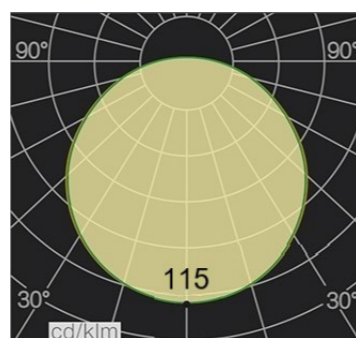

Important notice

- -The given data are typical values due to the tolerances of the production process and the electrical components, values for light output and electrical power can vary up to 10%.
- -The given color temperature is neon flex (after extrusion) color temperature.
- -Standard cable length is 30cm, if longer cable required, please contact us.
- -Male and female connectors are available if needed.
- -It is IK08 rated. Please use protection materials if it is walk over application.

Order code

SERIES NAME	COLOR	LENGTH	POWER	CABLE ENTRY
LN0606TV	27= 2700K	05000=5M/196.85"	006=6W	F=FRONT
	30= 3000K			
	40= 4000K			
	50=5000K			

IP44 Front Cable Entry
Suitable for power feed in or straight connection. Do not bend down or aside too sharp.

IP67 Side Cable Entry
It can achieve perfect seamless light connection if the cabling space is allowed on the side.

IP67 Bottom Cable Entry
It can achieve perfect seamless light connection if the cabling space is allowed from the bottom.

Eg: LN0606TV-30-05000-006-F: LINIO NEON 0606 TV 3000K, 5M/ reel,6W/M, front cable entry

Accessories

Art.#	Description	Picture	Art.#	Description	Picture
SC006	1m anodized aluminium channel for LINIO NEON 0606 TV		G0002	Silicone glue	
M0007	Clips 20mm 316L (Clip required every 25cm, stainless steel)		MF027	Male and female connectors, 30cm IP67, 2PIN	
E0014	Closed end cap for LINIO NEON 0606 TV		MF028	Extension connectors, 5m IP67, 2PIN	
E0015	End cap with 30cm cable 2PIN for LINIO NEON 0606 TV, Front cable entry		XLG-150-24-A	PSU 24V/150W IP67, Non-dimmable, White, 100-305V supply	
E0016	End cap with 30cm cable 2PIN for LINIO NEON 0606 TV, Side cable entry		ELG-150-24B	PSU 24V/150W IP67, 3 in 1 dimming function, White, 100-305V supply	
E0017	End cap with 30cm cable 2PIN for LINIO NEON 0606 TV, Bottom cable entry		ELG-150-24DA	PSU 24V/150W IP67, DALI control technology, White, 100-305V supply