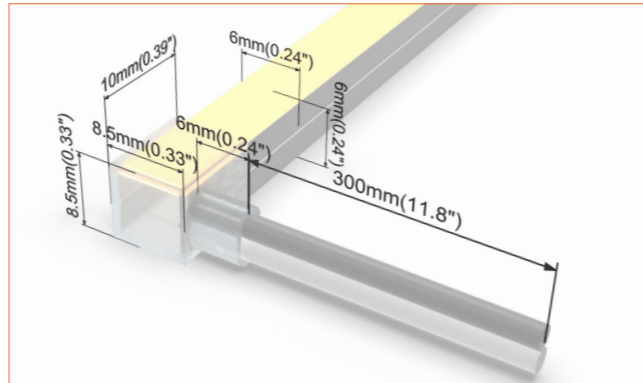

**IP44 closed end cap**  
 Elegant closed end cap in same size as neon flex body.

**IP67 Front Cable Entry**  
 Suitable for power feed in or straight connection. Do not bend down or aside too sharp.

**IP67 Side Cable Entry**  
 It can achieve perfect seamless light connection if the cabling space is allowed on the side.