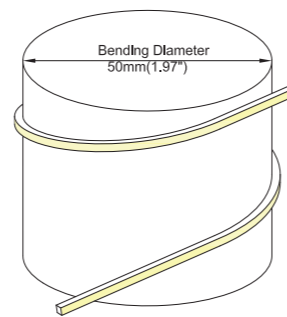

LINIO NEON 0606 TV

- -Top view, vertical bending with radius of 25mm / 0.98".
- -DC24V, Cross section size 6mm x 6mm / 0.24" x 0.24" (W x H).
- -IP44/IP67 protection with high performance silicone, UV resistant, solvents resistant.
- -20M/reel maximum. Max. Run length refers to single side feed in serial connection.
- -Easy to be cut and reconnected at project sites. Custom length are available as well.
- -Wide color temperature range and Multiple power to meet different lighting needs.

Product Benefits:

- -Homogeneous light effect & high light efficiency.
- -Extremely durability and flexibility thanks to high performance materials.
- -Not just good-looking but also weatherproof.

Electrical data

Voltage	DC24V (23.5V_{min} 24.5V_{max})
LED PIN Temperature	Max. 65°C /149°F
Storage Temperature	-25°C /-13°F_{min} 60°C /140°F_{max}
Min. Ambient Temp.(Ta_{min})	-25°C /-13°F
Max. Ambient Temp.(Ta_{max})	55°C /131°F@6W
Power(W/m W/ft)	6/1.8
CRI	Ra93
Unit Cut	25mm

LM/M	6W
2700K	340
3000K	332
3500K	382
4000K	372
5000K	361
Max. Run Length (M)	5

Important notice

- -The given data are typical values due to the tolerances of the production process and the electrical components, values for light output and electrical power can vary up to 10%.
- -The given color temperature is neon flex (after extrusion) color temperature.
- -Standard cable length is 30cm, if longer cable required, please contact us.
- -Male and female connectors are available if needed.
- -It is IK08 rated. Please use protection materials if it is walk over application.

Order code

SERIES NAME	COLOR	LENGTH	POWER	CABLE ENTRY
LN0606TV	27= 2700K	05000=5M/196.85"	006=6W	F=FRONT
	30= 3000K			
	40= 4000K			
	50=5000K			

IP44 Front Cable Entry
Suitable for power feed in or straight connection. Do not bend down or aside too sharp.