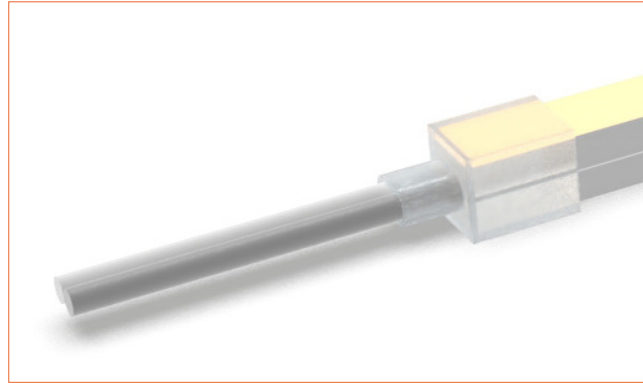

It is an ideal option for architectural lighting, contour lighting, cove lighting....almost all interior or exterior areas can be lighted up and beautified by creating stylish lighting effects.

**IP44 Front Cable Entry**  
 Suitable for power feed in or straight connection. Do not bend down or aside too sharp.

**IP44 closed end cap**  
 Elegant closed end cap in same size as neon flex body.

**IP67 Front Cable Entry**  
 Suitable for power feed in or straight connection. Do not bend down or aside too sharp.

**IP67 Side Cable Entry**  
 It can achieve perfect seamless light connection if the cabling space is allowed on the side.