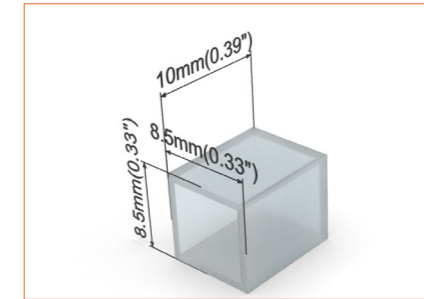

E0015
End cap with 30cm cable, front cable entry IP67

E0014
Closed end cap IP67