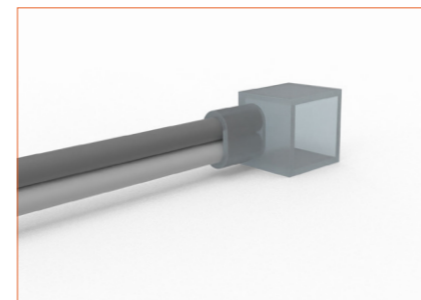

**IP44 closed end cap**  
 Elegant closed end cap in same size as neon flex body.

**IP67 Front Cable Entry**  
 Suitable for power feed in or straight connection. Do not bend down or aside too sharp.

**IP67 Side Cable Entry**  
 It can achieve perfect seamless light connection if the cabling space is allowed on the side.

**IP67 Bottom Cable Entry**  
 It can achieve perfect seamless light connection if the cabling space is allowed from the bottom.

**IP67 closed end cap**  
 IP67 closed end cap for your outdoor application

Bottom double wire end IP67: 30cm cable from two ends, bottom cable entry.

Bottom single wire end IP67: 30cm cable from left one only (bottom cable entry), other end with closed end cap.

SC006  
Straight aluminium channel  
Length 1mtr

M0007  
Aluminium mounting clips

E0014  
Closed end cap IP67

E0015  
End cap with 30cm cable, front cable entry IP67

E0016  
End cap with 30cm cable, side cable entry IP67

A close-up, artistic photograph of a stack of papers. The papers are slightly offset, creating a sense of depth. A warm, golden light emanates from the edges of the pages, creating a glowing effect. The background is dark, making the light from the papers stand out.