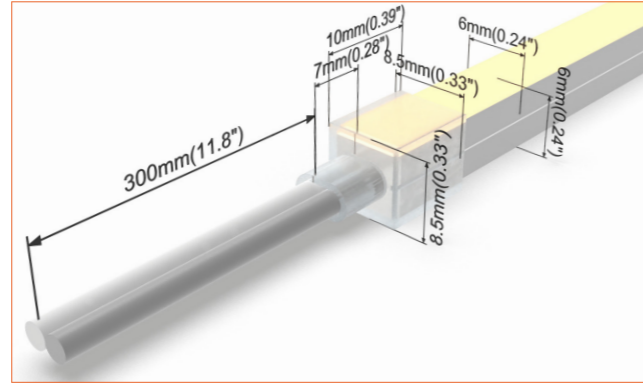

**IP44 closed end cap**  
 Elegant closed end cap in same size as neon flex body.

**IP67 Front Cable Entry**  
 Suitable for power feed in or straight connection. Do not bend down or aside too sharp.

**IP67 Side Cable Entry**  
 It can achieve perfect seamless light connection if the cabling space is allowed on the side.