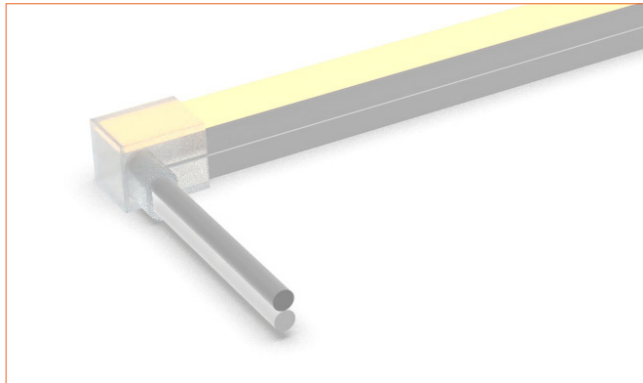

It is an ideal option for architectural lighting, contour lighting, cove lighting....almost all interior or exterior areas can be lighted up and beautified by creating stylish lighting effects.

**IP44 Front Cable Entry**  
 Suitable for power feed in or straight connection. Do not bend down or aside too sharp.

**IP44 closed end cap**  
 Elegant closed end cap in same size as neon flex body.

**IP67 Front Cable Entry**  
 Suitable for power feed in or straight connection. Do not bend down or aside too sharp.

**IP67 Side Cable Entry**  
 It can achieve perfect seamless light connection if the cabling space is allowed on the side.

**IP67 Bottom Cable Entry**  
 It can achieve perfect seamless light connection if the cabling space is allowed from the bottom.

**IP67 closed end cap**  
 IP67 closed end cap for your outdoor application