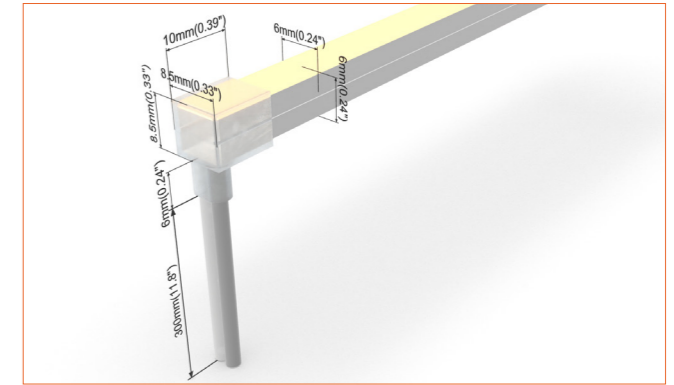

**IP44 closed end cap**  
 Elegant closed end cap in same size as neon flex body.

**IP67 Front Cable Entry**  
 Suitable for power feed in or straight connection. Do not bend down or aside too sharp.

**IP67 Side Cable Entry**  
 It can achieve perfect seamless light connection if the cabling space is allowed on the side.

**IP67 Bottom Cable Entry**  
 It can achieve perfect seamless light connection if the cabling space is allowed from the bottom.

**IP67 closed end cap**  
 IP67 closed end cap for your outdoor application