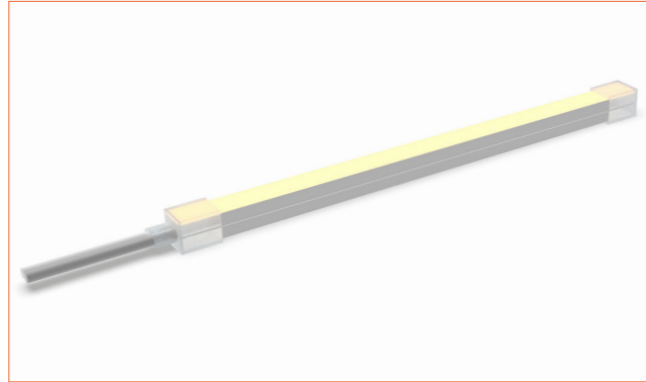

Front single wire end IP44: 30cm cable from one end, front cable entry.

Side single wire end IP67: 30cm cable from left one only (side cable entry), other end with closed end cap.