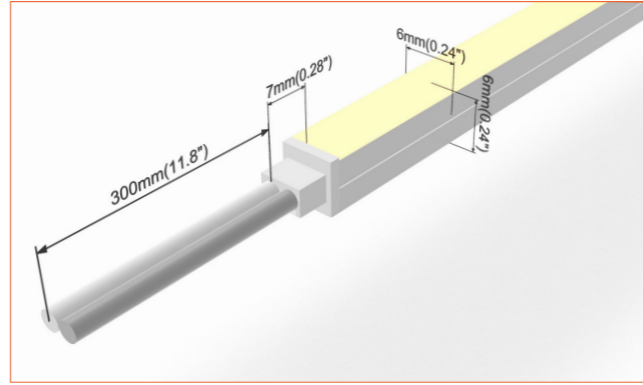

### Wiring connection

**IP44 closed end cap**  
 Elegant closed end cap in same size as neon flex body.

**IP67 Front Cable Entry**  
 Suitable for power feed in or straight connection. Do not bend down or aside too sharp.

**IP67 Side Cable Entry**  
 It can achieve perfect seamless light connection if the cabling space is allowed on the side.