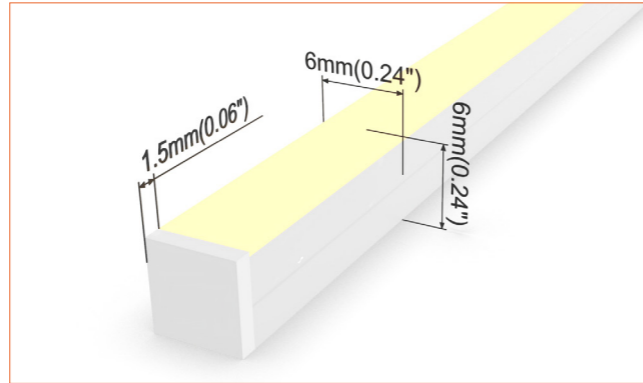

IP44 closed end cap
Elegant closed end cap in same size as neon flex body.