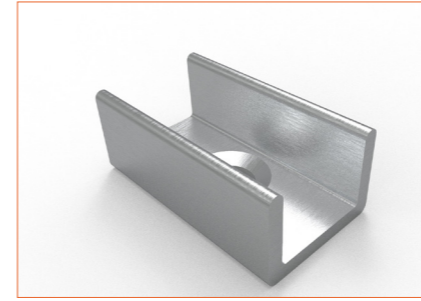

M0007
Aluminium mounting clips