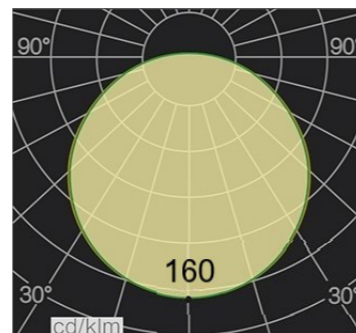

LM/M	4.8W	9.6W	14.4W	19.2W	21W
2700K	652	1382	1996	2794	2998
3000K	670	1390	2008	2819	3009
3500K	690	1420	2106	2850	3136
4000K	721	1441	2168	2890	3160
6500K	731	1475	2190	2902	3215
Max. Run Length(M)	5	5	5	5	5

Important notice

-The given data are typical values due to the tolerances of the production process and the electrical components, values for light output and electrical power can vary up to 10%.

Order code

SERIES NAME	COLOR	LENGTH	POWER
ALTA TAPE	27= 2700K	05000=5M/196.85"	048=4.8W
	30= 3000K		096=9.6W
	35= 3500K		144=14.4W
	40=4000K		192=19.2W
	65=6500K		210=21W

Eg1:
ALTA TAPE-27-05000-048:
ALTA TAPE, 2700K, 5M/reel,
4.8W/m.

Eg2:
ALTA TAPE-30-05000-096:
ALTA TAPE, 3000K, 5M/reel,
9.6W/m.

Accessories

Art.#	Description	Picture	Art.#	Description	Picture
C0009	Connector for Strip to strip connection, IP20tion.		T0001	VHB 3M adhesive tape	
C0010	Connector for Strip to cable connection, IP20		XLG-150-24-A	PSU 24V/150W IP67, Non-dimmable, White, 100-305V supply	
MF001	Male and Female connector, IP20		ELG-150-24B	PSU 24V/150W IP67, 3 in 1 dimming function, White, 100-305V supply	
MF002	Male and Female DC connector, IP44		ELG-150-24DA	PSU 24V/150W IP67, DALI control technology, White, 100-305V supply