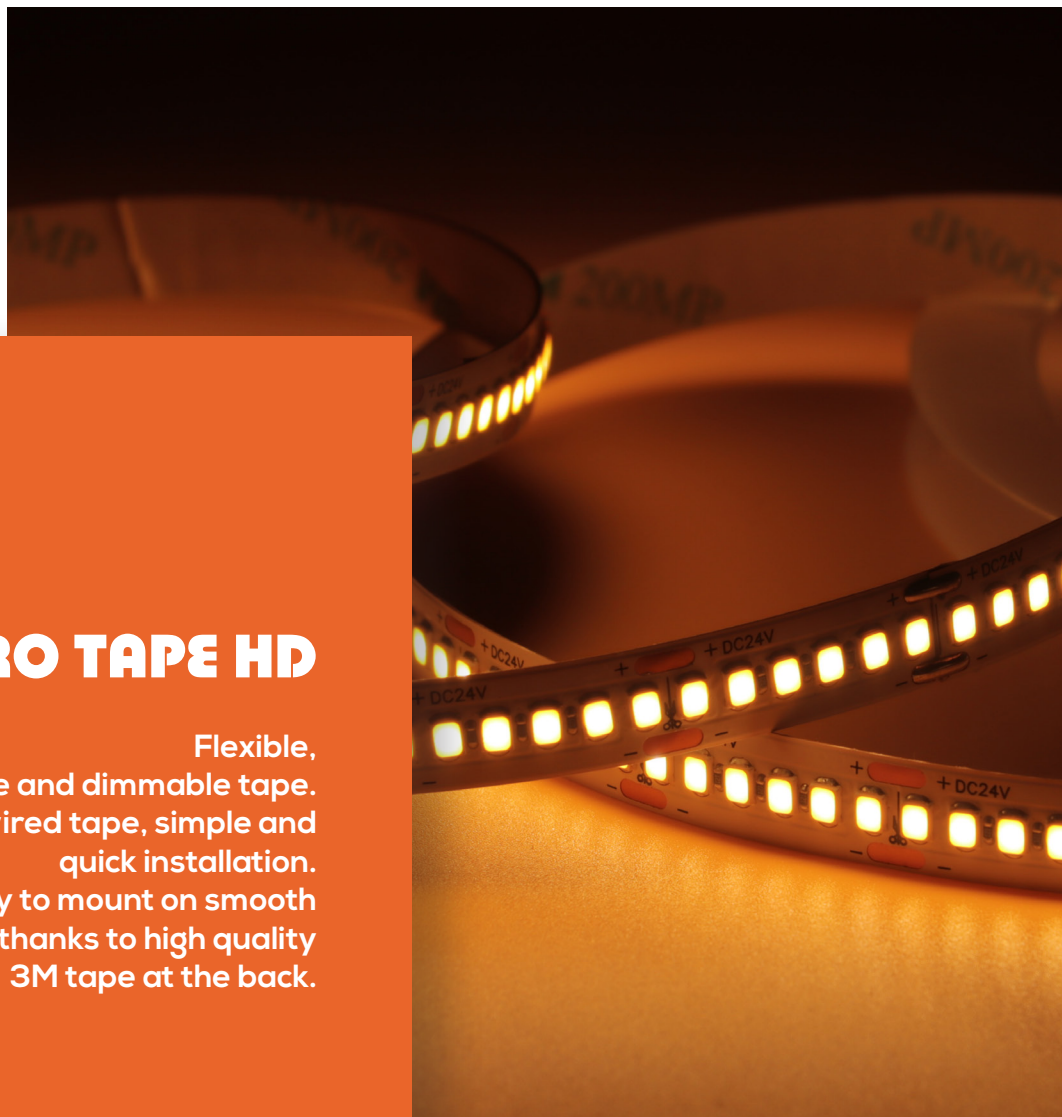

## AERO TAPE HD

Flexible,  
cuttable and dimmable tape.  
Pre-wired tape, simple and  
quick installation.  
Easy to mount on smooth  
surfaces thanks to high quality  
3M tape at the back.

One BIN Only to ensure perfect  
color consistency

## AERO TAPE HD

- With 240 high quality 2835 LEDs per meter and a width of 10mm.
- Running on DC24V, it is designed to use no more than 24 Watts /m.
- Wide color temperature range for your option.
- Long lifespan and excellent in heat dissipation.
- Use SDMC3 2835 LEDs in One BIN Only to ensure perfect color consistency.
- High CRI90 to present real color, CRI80 is optional to meet your different needs.

### Product Benefits:

- Flexible, cuttable and dimmable LED strip.
- Easy to mount on smooth surfaces thanks to high quality 3M tape at the back.
- Pre-wired LED strip, simple and quick installation.

### Order code

SERIES NAME	COLOR	LENGTH	POWER
AERO TAPE HD	27= 2700K	05000=5M/196.85"	048=4.8W
	30= 3000K		096=9.6W
	35= 3500K		144=14.4W
	40=4000K		192=19.2W
	65=6500K		240=24W

Eg1:  
AERO TAPE HD-27-05000-048:  
AERO TAPE HD, 2700K, 5M/reel,  
4.8W/m.