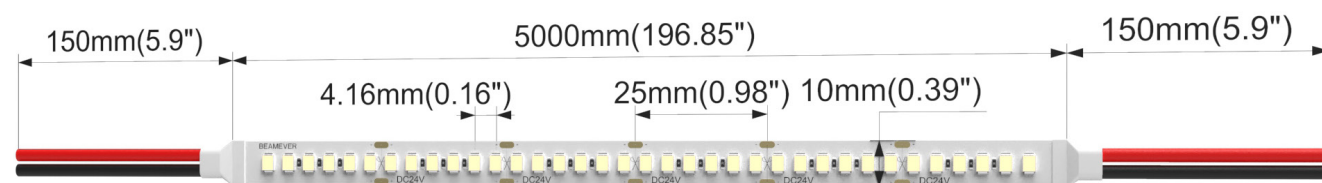

## AERO TAPE HD

- With 240 high quality 2835 LEDs per meter and a width of 10mm.
- Running on DC24V, it is designed to use no more than 24 Watts /m.
- Wide color temperature range for your option.
- Long lifespan and excellent in heat dissipation.
- Use SDMC3 2835 LEDs in One BIN Only to ensure perfect color consistency.
- High CRI90 to present real color, CRI80 is optional to meet your different needs.

### Electrical data

Voltage	DC24V (23.5V <sub>min</sub> 24.5V <sub>max</sub> )
LED PIN Temperature	Max. 60.9°C /141.6°F
Storage Temperature	-25°C /-13°F <sub>min</sub> 60°C /140°F <sub>max</sub>
Lumen Efficiency	100lm/w(4000K)
SDCM	3 ( 2700K, 3000K, 4000K)
Ra	Ra90; Ra80 optional
Max Current/LED	25mA
Unit Cut	25mm
Waterproof Rate	IP20
Warranty	5 Years

### Order code

SERIES NAME	COLOR	LENGTH	POWER
AERO TAPE HD	27= 2700K	05000=5M/196.85"	048=4.8W
	30= 3000K		096=9.6W
	35= 3500K		144=14.4W
	40=4000K		192=19.2W
	65=6500K		240=24W

Eg1:  
AERO TAPE HD-27-05000-048:  
AERO TAPE HD, 2700K, 5M/reel,  
4.8W/m.