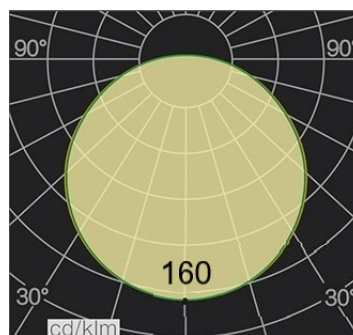

LM/M	4.8W	9.6W	14.4W	19.2W	24W
2700K	453	896	1330	1851	2203
3000K	468	927	1387	1878	2279
3500K	472	930	1392	1911	2290
4000K	480	968	1448	1950	2382
6500K	505	970	1456	1986	2360
Max. Run Length(M)	5	5	5	5	5

Important notice

-The given data are typical values due to the tolerances of the production process and the electrical components, values for light output and electrical power can vary up to 10%.

Order code

SERIES NAME	COLOR	LENGTH	POWER
AERO TAPE HD	27= 2700K	05000=5M/196.85"	048=4.8W
	30= 3000K		096=9.6W
	35= 3500K		144=14.4W
	40=4000K		192=19.2W
	65=6500K		240=24W

Eg1:
AERO TAPE HD-27-05000-048:
AERO TAPE HD, 2700K, 5M/reel,
4.8W/m.

Eg2:
AERO TAPE HD-30-05000-096:
AERO TAPE HD, 3000K, 5M/reel,
9.6W/m.

Accessories

Art.#	Description	Picture	Art.#	Description	Picture
C0005	Connector for Strip to strip connection, IP20		T0001	VHB 3M adhesive tape	
C0006	Connector for Strip to cable connection, IP20		XLG-150-24-A	PSU 24V/150W IP67, Non-dimmable, White, 100-305V supply	
MF001	Male and Female connector, IP20		ELG-150-24B	PSU 24V/150W IP67, 3 in 1 dimming function, White, 100-305V supply	
MF002	Male and Female DC connector, IP44		ELG-150-24DA	PSU 24V/150W IP67, DALI control technology, White, 100-305V supply