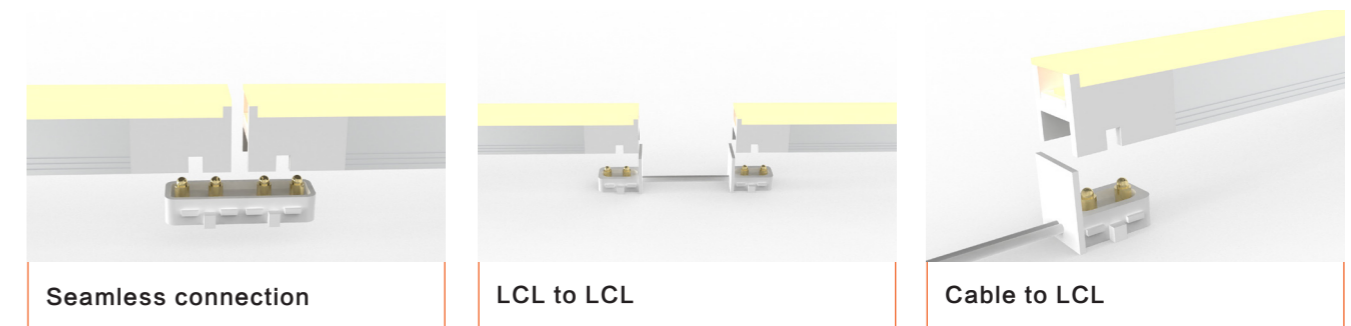

Play and Plug