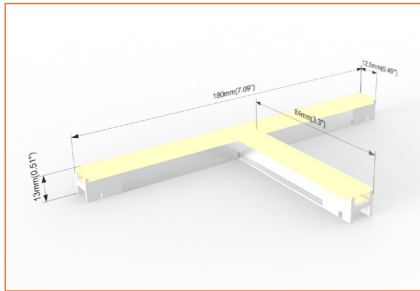

### Important notice

- LCL-100 refer to LED CLICK LINE in 100mm, LCL-200 refer to LED CLICK LINE in 200mm, LCL-500 refer to LED CLICK LINE in 500mm.
- Max. run length refers to single side feed in serial connection.
- Due to the tolerances of the production and electrical components, output power can vary up to 10%.

## Order code

Cross connector  
Order Code: AC01

Seamless connection thanks to various smart connector. Simple DIY connection makes installation interesting.

T shape connector  
Order Code: AC02

Seamless connection thanks to various smart connector. Simple DIY connection makes installation interesting.