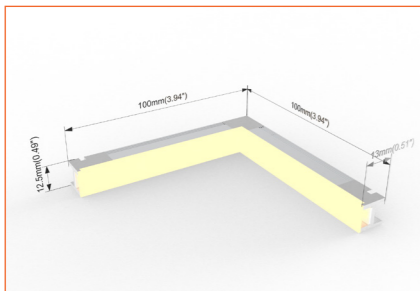

L shape light in connector
Order Code: AC05

Seamless connection thanks to various smart connector. Simple DIY connection makes installation interesting.