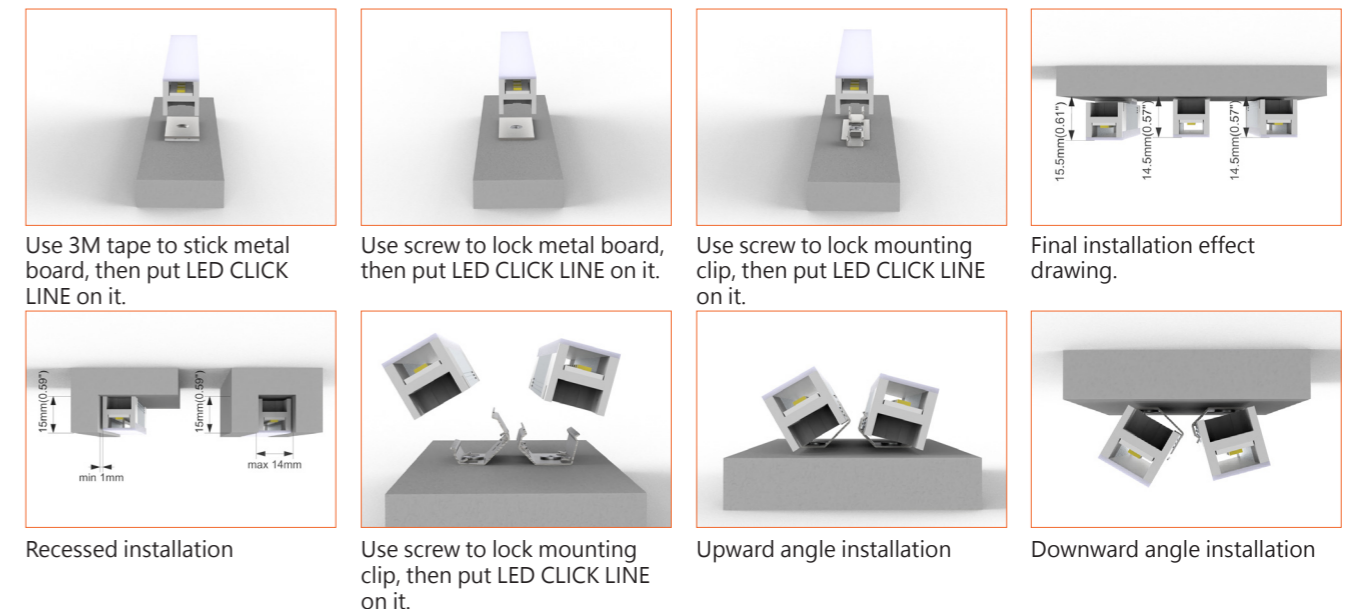

Various Installation Way