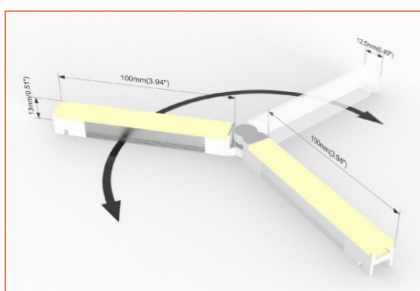

### Important notice

- LCL-100 refer to LED CLICK LINE in 100mm, LCL-200 refer to LED CLICK LINE in 200mm, LCL-500 refer to LED CLICK LINE in 500mm.
- Max. run length refers to single side feed in serial connection.
- Due to the tolerances of the production and electrical components, output power can vary up to 10%.

## Order code

Cross connector  
Order Code: AC01

Seamless connection thanks to various smart connector. Simple DIY connection makes installation interesting.

T shape connector  
Order Code: AC02

Seamless connection thanks to various smart connector. Simple DIY connection makes installation interesting.

L shape flat connector  
Order Code: AC04

Seamless connection thanks to various smart connector. Simple DIY connection makes installation interesting.

L shape light in connector  
Order Code: AC05

Seamless connection thanks to various smart connector. Simple DIY connection makes installation interesting.

L shape light out connector  
Order Code: AC06

Seamless connection thanks to various smart connector. Simple DIY connection makes installation interesting.

Rotation corner  
Order Code: AC03

Seamless connection thanks to various smart connector. Simple DIY connection makes installation interesting.