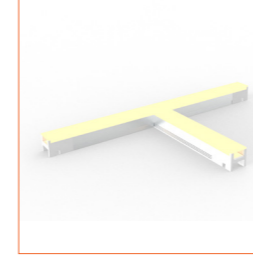

L shape flat connector  
Order Code: AC04

Seamless connection thanks to various smart connector. Simple DIY connection makes installation interesting.

L shape light in connector  
Order Code: AC05

Seamless connection thanks to various smart connector. Simple DIY connection makes installation interesting.

L shape light out connector  
Order Code: AC06

Seamless connection thanks to various smart connector. Simple DIY connection makes installation interesting.

Rotation corner  
Order Code: AC03

Seamless connection thanks to various smart connector. Simple DIY connection makes installation interesting.

## Order code

Cross connector  
Order Code: AC01  
Dimension: 180×180×13mm/  
7.08"×7.08"×0.51"(L×W×H)  
Material: aluminium

T shape connector  
Order Code: AC02  
Dimension: 180×96.3×13mm/  
7.08"×3.79"×0.51"(L×W×H)  
Material: aluminium