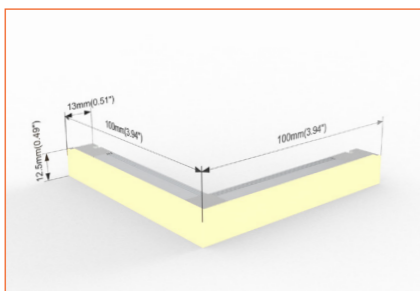

## Order code

Cross connector  
Order Code: AC01

Seamless connection thanks to various smart connector. Simple DIY connection makes installation interesting.

T shape connector  
Order Code: AC02

Seamless connection thanks to various smart connector. Simple DIY connection makes installation interesting.

L shape flat connector  
Order Code: AC04

Seamless connection thanks to various smart connector. Simple DIY connection makes installation interesting.

L shape light in connector  
Order Code: AC05

Seamless connection thanks to various smart connector. Simple DIY connection makes installation interesting.