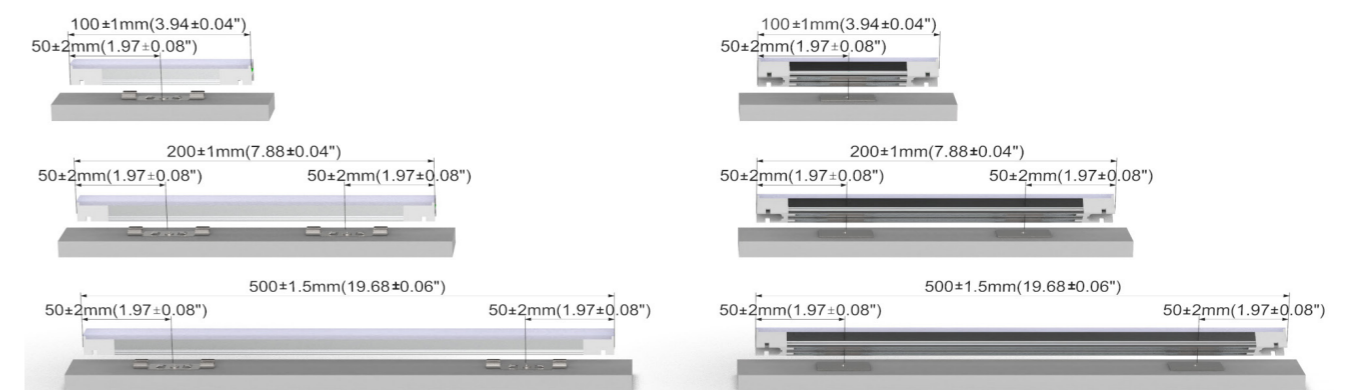

LED CLICK LINE

- -Slim in size 12.5x13mm(WxH) / 0.49"x0.51"(WxH).
- -With high quality LED to offer long lifespan.
- -2-Step MacAdam bin and One BIN Only to ensures perfect color consistency.
- -Complete smart accessories let you freely to create your desired lengths and shapes.
- -Pre-wired LED fixture, simple and quick plug-and-play installation.
- -Could go 8M Max. with one end power supply without brightness attenuation.

Product Benefits:

- -Homogeneous light effect & high light efficiency.
- -Long lifespan and excellent in heat dissipation.
- -A ready-to-install product to ensure simple and error-free installation.

Electrical data

Voltage	DC24V (23.5V_{min} 24.5V_{max})
LED PIN Temperature	Max. 65°C /149°F
Storage Temperature	-25°C /-13°F_{min} 45°C /113°F_{max}
Lumen Efficiency	80lm/w(4000K)
Ra	Ra>90
SMD Type	Lumileds 2835
Beam Angle	120°
IP Rate	IP20
Warranty	5 Years

LM/unit	LCL-100	LCL-200	LCL-500	AC01	AC02	AC03	AC04	AC05	AC06
2700K	100	190	480	160	150	160	320	250	180
3000K	100	190	480	160	150	160	320	250	180
3500K	100	190	480	160	150	160	320	250	180
4000K	100	190	480	160	150	160	320	250	180
6500K	100	190	480	160	150	160	320	250	180
Wattage (W)	1.2	2.5	6	2.4	2.4	2.4	4.8	3.6	3.6
Max. Run Length (M)	8	8	8	/	/	/	/	/	/

Important notice

- -LCL-100 refer to LED CLICK LINE in 100mm, LCL-200 refer to LED CLICK LINE in 200mm, LCL-500 refer to LED CLICK LINE in 500mm.
- -Max. run length refers to single side feed in serial connection.
- -Due to the tolerances of the production and electrical components, output power can vary up to 10%.

Order code

SERIES NAME	COLOR	LENGTH	POWER
LED CLICK LINE	27= 2700K	100=0.1M/3.94"	012=1.2W
	30= 3000K	200=0.2M/7.87"	025=2.5W
	35= 3500K	500=0.5M/19.68"	060=6W
	40=4000K		
	65=6500K		

Eg1:
LCL-27-100-012
LED CLICK LINE, 2700K, 0.1M/unit,
1.2W/unit