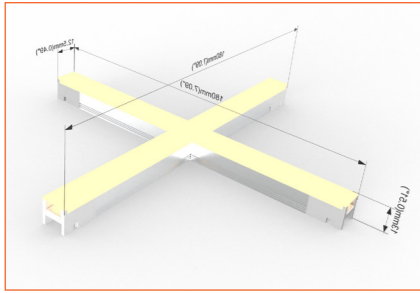

Order code

Seamless connection thanks to various smart connector. Simple DIY connection makes installation interesting.