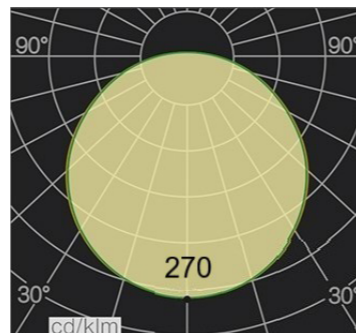

Electrical data

Voltage	DC24V (23.5V_{min} 24.5V_{max})
LED PIN Temperature	Max. 65°C /149°F
Storage Temperature	-25°C /-13°F_{min} 45°C /113°F_{max}
Lumen Efficiency	80lm/w(4000K)
Ra	Ra>90
SMD Type	Lumileds 2835
Beam Angle	120°
IP Rate	IP20
Warranty	5 Years