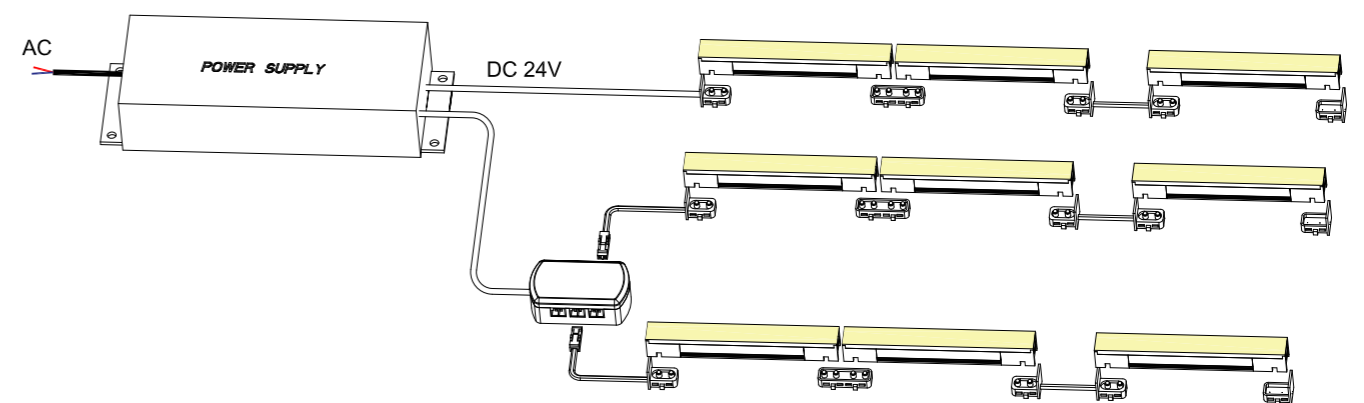

Order code

Application

It is a complete linear lighting fixture. With its various smart accessories, you can create lighting in different shapes for your unique projects. It can bring homogeneous lighting to your projects. It is a fantastic lighting products for retail shops, KBB, gallery, show-booth and exhibition room Besides, it has perfect good performance in jewelry cabinet, commodity display cabinet and interior furniture. Last but not least, it is desired light in bar counters, restaurants, and hotels.

Order code