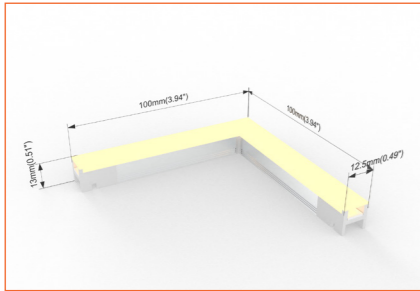

## Order code

Cross connector  
Order Code: AC01

Seamless connection thanks to various smart connector. Simple DIY connection makes installation interesting.

T shape connector  
Order Code: AC02

Seamless connection thanks to various smart connector. Simple DIY connection makes installation interesting.

L shape flat connector  
Order Code: AC04

Seamless connection thanks to various smart connector. Simple DIY connection makes installation interesting.

L shape light in connector  
Order Code: AC05

Seamless connection thanks to various smart connector. Simple DIY connection makes installation interesting.