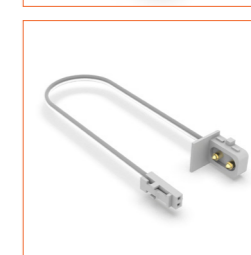

L shape light out connector  
Order Code: AC06  
Dimension: 100×100×12.5mm/  
3.94"×3.94"×0.49"(L×W×H)  
Material: aluminium

Rotation corner  
Order Code: AC03  
Dimension: 215×12.5×13mm/  
8.46"×0.49"×0.51"(L×W×H)  
Material: aluminium

Close end cap  
Order Code: AC07

Fixed bracket  
Order Code: AC08

Angle bracket  
Order Code: AC09

Magnet board  
Order Code: AC10

Joint connector-LCL to LCL  
Order Code: AC11

Extension cable-L145mm  
LCL to LCL  
Order Code: AC12

Extension cable-  
L1500mm  
LCL to LCL  
Order Code: AC13

Distribution cable-150mm  
Distribution box to cable  
Order Code: AC14