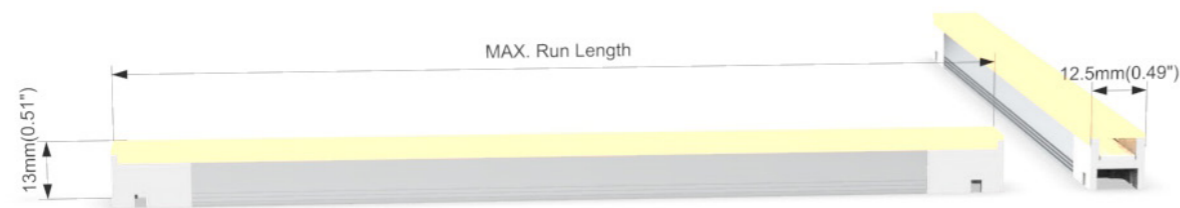

Product Benefits:

- -Homogeneous light effect & high light efficiency.
- -Long lifespan and excellent in heat dissipation.
- -A ready-to-install product to ensure simple and error-free installation.