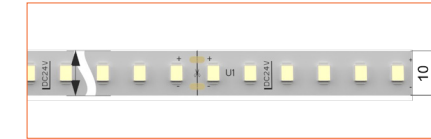

*Please note that unless otherwise indicated, tape lights, extrusions and lenses will come separately and not assembled.

Standard is 1m/3.28ft per piece, other lengths can be customized.

Maximum: 2m/6.56ft per piece.

LED TAPES

HIGH EFFICACY

Ref: AERO TAPE HD

Ref: AERO TAPE HD IP54

WHITE

Ref: AERO TAPE

Ref: AERO TAPE HD

Ref: ALTA TAPE

Ref: NOVA TAPE

Ref: NOVA TAPE S

Ref: AERO TAPE IP54

Ref: AERO TAPE CC IP20

Ref: AERO TAPE CC IP65

Ref: NOVA TAPE IP67

Ref: NOVA TAPE IP54

Ref: AERO TAPE IP68