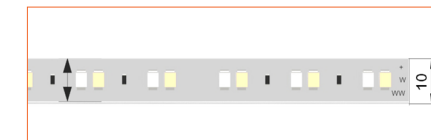

Ref: AERO TAPE TW