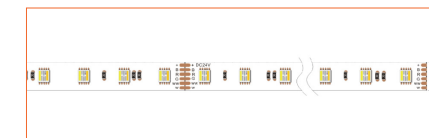

Ref: NOVA TAPE

Ref: NOVA TAPE S

Ref: AERO TAPE IP54

Ref: AERO TAPE CC IP20

Ref: AERO TAPE CC IP65

Ref: NOVA TAPE IP67

Ref: NOVA TAPE IP54

Ref: AERO TAPE IP68

Ref: ALTA TAPE IP68

RGB / RGBW

Ref: BELA TAPE RGBW

Ref: BELA TAPE RGBWW

Ref: NOVA TAPE RGB

Ref: NOVA TAPE RGBW

Ref: NOVA TAPE RGBWW

TUNABLE WHITE / DIM TO WARM