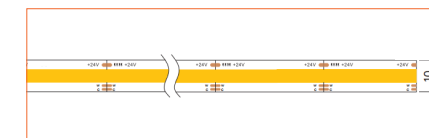

Ref: ALTA TAPE IP68

RGB / RGBW

Ref: BELA TAPE RGBW

Ref: BELA TAPE RGBWW

Ref: NOVA TAPE RGB

Ref: NOVA TAPE RGBW

Ref: NOVA TAPE RGBWW

TUNABLE WHITE / DIM TO WARM

Ref: NOVA TAPE DTW

Ref: NOVA TAPE TW

Ref: NOVA TAPE S TW

Ref: AERO TAPE TW