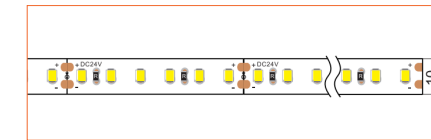

*Please note that unless otherwise indicated, tape lights, extrusions and lenses will come separately and not assembled.

Standard is 1m/3.28ft per piece, other lengths can be customized.

Maximum: 2m/6.56ft per piece.

LED TAPES

HIGH EFFICACY

Ref: AERO TAPE HD

Ref: AERO TAPE HD IP54

WHITE

Ref: AERO TAPE

Ref: AERO TAPE HD

Ref: ALTA TAPE

Ref: NOVA TAPE

Ref: NOVA TAPE S

Ref: AERO TAPE IP54

Ref: AERO TAPE CC IP20

Ref: AERO TAPE CC IP65

Ref: NOVA TAPE IP67

Ref: NOVA TAPE IP54

Ref: AERO TAPE IP68

Ref: ALTA TAPE IP68

RGB / RGBW

Ref: BELA TAPE RGBW

Ref: BELA TAPE RGBWW

Ref: NOVA TAPE RGB

Ref: NOVA TAPE RGBW

Ref: NOVA TAPE RGBWW

TUNABLE WHITE / DIM TO WARM