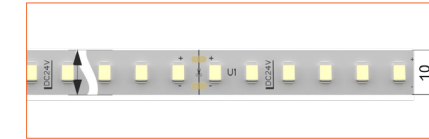

LED TAPES

HIGH EFFICACY

Ref: AERO TAPE HD

Ref: AERO TAPE HD IP54

WHITE

Ref: AERO TAPE

Ref: AERO TAPE HD

Ref: ALTA TAPE

Ref: NOVA TAPE

Ref: NOVA TAPE S

Ref: AERO TAPE IP54

Ref: AERO TAPE CC IP20

Ref: AERO TAPE CC IP65

Ref: NOVA TAPE IP67

Ref: NOVA TAPE IP54

Ref: AERO TAPE IP68

Ref: ALTA TAPE IP68

RGB / RGBW

Ref: BELA TAPE RGBW

Ref: BELA TAPE RGBWW

Ref: NOVA TAPE RGB

Ref: NOVA TAPE RGBW

Ref: NOVA TAPE RGBWW

TUNABLE WHITE / DIM TO WARM