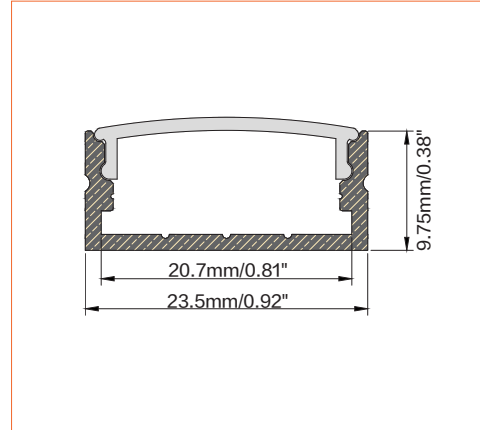

PRO PROFILE SURFACE BE2002

ACCESSORIES

Plastic End Cap

Metal Clip

Plastic Clip

TECHNICAL DRAWING

TECHNICAL DATA

Product Options	Materials	Order Code		
Aluminium Profile	AL6063-T5	BE-AP2002	Length	2m/6.56ft
Opal PC Cover	PC	BE-PC2002	Dimension (W*H)	23.5*9.75mm/0.92"*0.38"
Plastic End Cap	/	BE-PEC2002	Max Flex Width	20.7mm/0.81"
Metal Clip	/	BE-MC2002	Pitch for Diffusion	240LED/m

*Please note that unless otherwise indicated, tape lights, extrusions and lenses will come separately and not assembled.

Standard is 1m/3.28ft per piece, other lengths can be customized.

Maximum: 2m/6.56ft per piece.