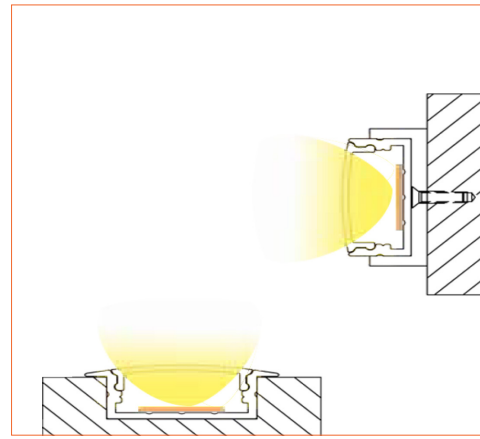

PRO PROFILE SURFACE BE2002

ACCESSORIES

Plastic End Cap

Metal Clip

Plastic Clip

TECHNICAL DRAWING

TECHNICAL DATA

Product Options	Materials	Order Code		
Aluminium Profile	AL6063-T5	BE-AP2002	Length	2m/6.56ft
Opal PC Cover	PC	BE-PC2002	Dimension (W*H)	23.5*9.75mm/0.92"*0.38"
Plastic End Cap	/	BE-PEC2002	Max Flex Width	20.7mm/0.81"
Metal Clip	/	BE-MC2002	Pitch for Diffusion	240LED/m

*Please note that unless otherwise indicated, tape lights, extrusions and lenses will come separately and not assembled.

Standard is 1m/3.28ft per piece, other lengths can be customized.

Maximum: 2m/6.56ft per piece.