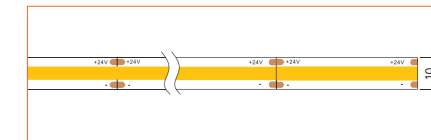

*Please note that unless otherwise indicated, tape lights, extrusions and lenses will come separately and not assembled.

Standard is 1m/3.28ft per piece, other lengths can be customized.

Maximum: 2m/6.56ft per piece.

LED TAPES

HIGH EFFICACY

Ref: AERO TAPE HD

Ref: AERO TAPE HD IP54

WHITE

Ref: AERO TAPE

Ref: AERO TAPE HD

Ref: ALTA TAPE

Ref: NOVA TAPE

Ref: NOVA TAPE S

Ref: AERO TAPE IP54

Ref: AERO TAPE CC IP20

Ref: AERO TAPE CC IP65

Ref: NOVA TAPE IP67

Ref: NOVA TAPE IP54

Ref: AERO TAPE IP68