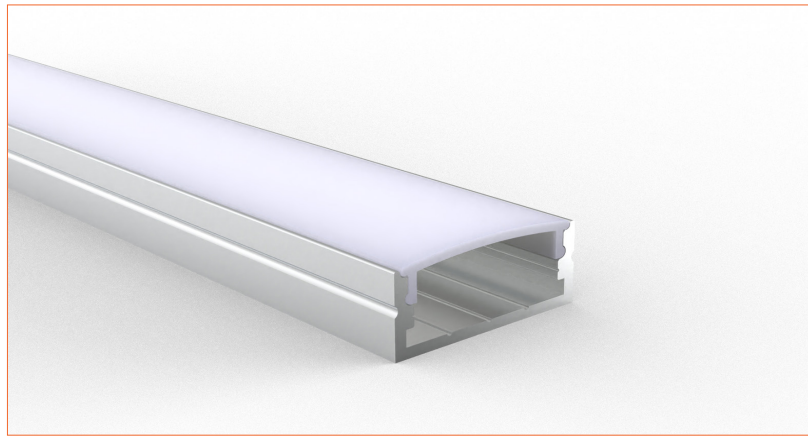

PRO PROFILE SURFACE BE2002

ACCESSORIES

Plastic End Cap

Metal Clip

Plastic Clip

TECHNICAL DRAWING

TECHNICAL DATA

Product Options	Materials	Order Code		
Aluminium Profile	AL6063-T5	BE-AP2002	Length	2m/6.56ft
Opal PC Cover	PC	BE-PC2002	Dimension (W*H)	23.5*9.75mm/0.92"*0.38"
Plastic End Cap	/	BE-PEC2002	Max Flex Width	20.7mm/0.81"
Metal Clip	/	BE-MC2002	Pitch for Diffusion	240LED/m

*Please note that unless otherwise indicated, tape lights, extrusions and lenses will come separately and not assembled.

Standard is 1m/3.28ft per piece, other lengths can be customized.

Maximum: 2m/6.56ft per piece.

LED TAPES

HIGH EFFICACY

Ref: AERO TAPE HD

Ref: AERO TAPE HD IP54

WHITE

Ref: AERO TAPE

Ref: AERO TAPE HD

Ref: ALTA TAPE