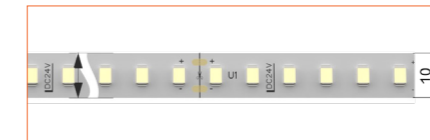

PRO PROFILE SURFACE BEIOOI

ACCESSORIES

Plastic End Cap

Metal Clip

Plastic Clip

TECHNICAL DRAWING

TECHNICAL DATA

Product Options	Materials	Order Code		
Aluminium Profile	AL6063-T5	BE-AP1001	Length	2m/6.56ft
Opal PC Cover	PC	BE-PC1001	Dimension (W*H)	16*16mm/0.62"*0.62"
Plastic End Cap	/	BE-PEC1001	Max Flex Width	10.5mm/0.41"
Metal Clip	/	BE-MC1001	Pitch for Diffusion	180LED/m

LED TAPES

HIGH EFFICACY

Ref: AERO TAPE HD

Ref: AERO TAPE HD IP54

WHITE

Ref: AERO TAPE

Ref: AERO TAPE HD

Ref: ALTA TAPE

Ref: NOVA TAPE

Ref: NOVA TAPE S

Ref: AERO TAPE IP54

Ref: AERO TAPE CC IP20

Ref: AERO TAPE CC IP65

RGB / RGBW

Ref: NOVA TAPE RGB

TUNABLE WHITE / DIM TO WARM