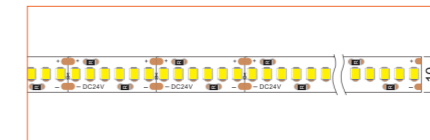

*Please note that unless otherwise indicated, tape lights, extrusions and lenses will come separately and not assembled.
Standard is 1m/3.28ft per piece, other lengths can be customized.
Maximum: 2m/6.56ft per piece.

LED TAPES

HIGH EFFICACY

Ref: AERO TAPE HD

Ref: AERO TAPE HD IP54

WHITE

Ref: AERO TAPE

Ref: AERO TAPE HD

Ref: ALTA TAPE

Ref: NOVA TAPE

Ref: NOVA TAPE S

Ref: AERO TAPE IP54

Ref: AERO TAPE CC IP20

Ref: AERO TAPE CC IP65

RGB / RGBW

Ref: NOVA TAPE RGB

TUNABLE WHITE / DIM TO WARM