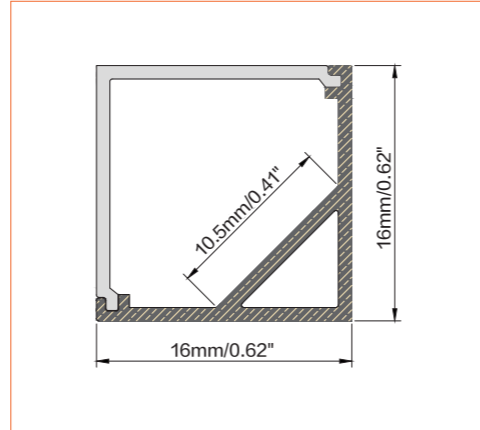

PRO PROFILE SURFACE BEIOOI

ACCESSORIES

Plastic End Cap

Metal Clip

Plastic Clip

TECHNICAL DRAWING

TECHNICAL DATA

Product Options	Materials	Order Code		
Aluminium Profile	AL6063-T5	BE-AP1001	Length	2m/6.56ft
Opal PC Cover	PC	BE-PC1001	Dimension (W*H)	16*16mm/0.62"*0.62"
Plastic End Cap	/	BE-PEC1001	Max Flex Width	10.5mm/0.41"
Metal Clip	/	BE-MC1001	Pitch for Diffusion	180LED/m

*Please note that unless otherwise indicated, tape lights, extrusions and lenses will come separately and not assembled.
Standard is 1m/3.28ft per piece, other lengths can be customized.
Maximum: 2m/6.56ft per piece.