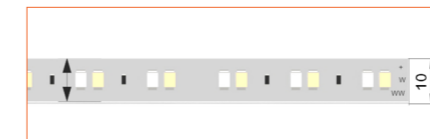

Ref: AERO TAPE TW