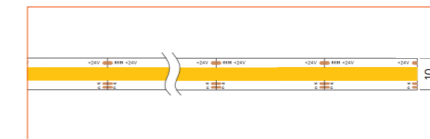

Ref: NOVA TAPE

Ref: NOVA TAPE S

Ref: AERO TAPE IP54

Ref: AERO TAPE CC IP20

Ref: AERO TAPE CC IP65

RGB / RGBW

Ref: NOVA TAPE RGB

TUNABLE WHITE / DIM TO WARM

Ref: NOVA TAPE DTW

Ref: NOVA TAPE TW

Ref: NOVA TAPE S TW

Ref: AERO TAPE TW