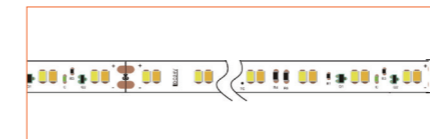

Ref: NOVA TAPE

Ref: NOVA TAPE S

Ref: AERO TAPE IP54

Ref: AERO TAPE CC IP20

Ref: AERO TAPE CC IP65

RGB / RGBW

Ref: NOVA TAPE RGB

TUNABLE WHITE / DIM TO WARM

Ref: NOVA TAPE DTW

Ref: NOVA TAPE TW

Ref: NOVA TAPE S TW

Ref: AERO TAPE TW