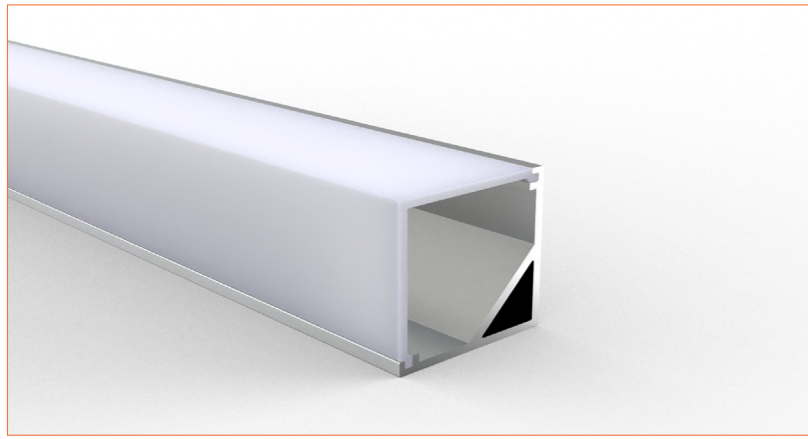

PRO PROFILE SURFACE BEIOOI

ACCESSORIES

Plastic End Cap

Metal Clip

Plastic Clip

TECHNICAL DRAWING

TECHNICAL DATA

Product Options	Materials	Order Code		
Aluminium Profile	AL6063-T5	BE-AP1001	Length	2m/6.56ft
Opal PC Cover	PC	BE-PC1001	Dimension (W*H)	16*16mm/0.62"*0.62"
Plastic End Cap	/	BE-PEC1001	Max Flex Width	10.5mm/0.41"
Metal Clip	/	BE-MC1001	Pitch for Diffusion	180LED/m

*Please note that unless otherwise indicated, tape lights, extrusions and lenses will come separately and not assembled.
Standard is 1m/3.28ft per piece, other lengths can be customized.
Maximum: 2m/6.56ft per piece.

LED TAPES

HIGH EFFICACY

Ref: AERO TAPE HD

Ref: AERO TAPE HD IP54

WHITE

Ref: AERO TAPE

Ref: AERO TAPE HD

Ref: ALTA TAPE