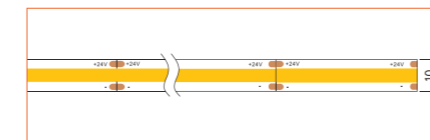

*Please note that unless otherwise indicated, tape lights, extrusions and lenses will come separately and not assembled.
Standard is 1m/3.28ft per piece, other lengths can be customized.
Maximum: 2m/6.56ft per piece.

LED TAPES

HIGH EFFICACY

Ref: AERO TAPE HD

Ref: AERO TAPE HD IP54

WHITE

Ref: AERO TAPE

Ref: AERO TAPE HD

Ref: ALTA TAPE

Ref: NOVA TAPE

Ref: NOVA TAPE S

Ref: AERO TAPE IP54

Ref: AERO TAPE CC IP20

Ref: AERO TAPE CC IP65

RGB / RGBW

Ref: NOVA TAPE RGB

TUNABLE WHITE / DIM TO WARM