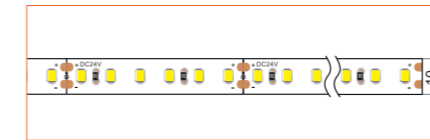

*Please note that unless otherwise indicated, tape lights, extrusions and lenses will come separately and not assembled.
Standard is 1m/3.28ft per piece, other lengths can be customized.
Maximum: 2m/6.56ft per piece.

LED TAPES

HIGH EFFICACY

Ref: AERO TAPE HD

Ref: AERO TAPE HD IP54

WHITE

Ref: AERO TAPE

Ref: AERO TAPE HD

Ref: ALTA TAPE

Ref: NOVA TAPE

Ref: NOVA TAPE S

Ref: AERO TAPE IP54

Ref: AERO TAPE CC IP20

Ref: AERO TAPE CC IP65

RGB / RGBW

Ref: NOVA TAPE RGB

TUNABLE WHITE / DIM TO WARM