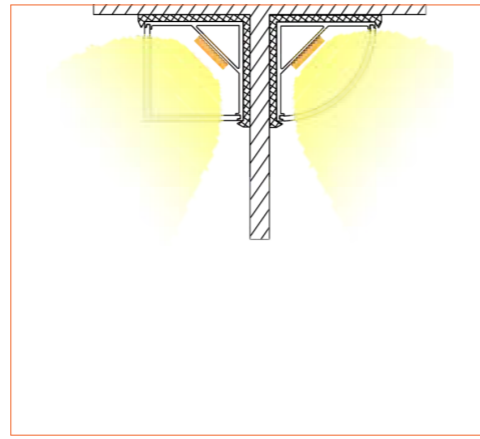

PRO PROFILE SURFACE BEIOOI

ACCESSORIES

Plastic End Cap

Metal Clip

Plastic Clip

TECHNICAL DRAWING

TECHNICAL DATA

Product Options	Materials	Order Code		
Aluminium Profile	AL6063-T5	BE-AP1001	Length	2m/6.56ft
Opal PC Cover	PC	BE-PC1001	Dimension (W*H)	16*16mm/0.62"*0.62"
Plastic End Cap	/	BE-PEC1001	Max Flex Width	10.5mm/0.41"
Metal Clip	/	BE-MC1001	Pitch for Diffusion	180LED/m

*Please note that unless otherwise indicated, tape lights, extrusions and lenses will come separately and not assembled.
Standard is 1m/3.28ft per piece, other lengths can be customized.
Maximum: 2m/6.56ft per piece.

Ref: NOVA TAPE

Ref: NOVA TAPE S

Ref: AERO TAPE IP54

Ref: AERO TAPE CC IP20

Ref: AERO TAPE CC IP65

RGB / RGBW

Ref: NOVA TAPE RGB

TUNABLE WHITE / DIM TO WARM

Ref: NOVA TAPE DTW

Ref: NOVA TAPE TW

Ref: NOVA TAPE S TW

Ref: AERO TAPE TW