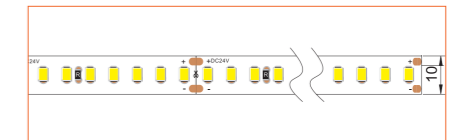

*Please note that unless otherwise indicated, tape lights, extrusions and lenses will come separately and not assembled.
Standard is 1m/3.28ft per piece, other lengths can be customized.
Maximum: 2m/6.56ft per piece.

LED TAPES

HIGH EFFICACY

Ref: AERO TAPE HD

Ref: AERO TAPE HD IP54

WHITE

Ref: AERO TAPE

Ref: AERO TAPE HD

Ref: ALTA TAPE

Ref: NOVA TAPE

Ref: NOVA TAPE S

Ref: AERO TAPE IP54

Ref: AERO TAPE CC IP20

Ref: AERO TAPE CC IP65

RGB / RGBW

Ref: NOVA TAPE RGB

TUNABLE WHITE / DIM TO WARM