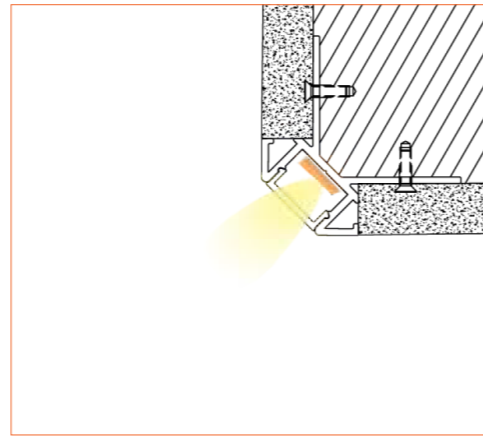

PRO PROFILE DRY WALL BE4128

ACCESSORIES

Plastic End Cap

TECHNICAL DRAWING

TECHNICAL DATA

Product Options	Materials	Order Code
Aluminium Profile	AL6063-T5	BE-AP4128
Opal PC Cover	PC	BE-PC4128
Plastic End Cap	/	BE-PEC4128

Length	2m/6.56ft
Dimension (W*H)	40.6*27.7mm/1.58"*1.08"
Max Flex Width	12.5mm/0.49"
Pitch for Diffusion	180LED/m

*Please note that unless otherwise indicated, tape lights, extrusions and lenses will come separately and not assembled.

Standard is 1m/3.28ft per piece, other lengths can be customized.

Maximum: 2m/6.56ft per piece.

LED TAPES

HIGH EFFICACY

Ref: AERO TAPE HD

Ref: AERO TAPE HD IP54

WHITE

Ref: AERO TAPE