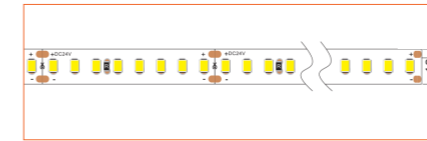

PRO PROFILE DRY WALL BE4128

ACCESSORIES

Plastic End Cap

TECHNICAL DRAWING

TECHNICAL DATA

Product Options	Materials	Order Code
Aluminium Profile	AL6063-T5	BE-AP4128
Opal PC Cover	PC	BE-PC4128
Plastic End Cap	/	BE-PEC4128

Length	2m/6.56ft
Dimension (W*H)	40.6*27.7mm/1.58"*1.08"
Max Flex Width	12.5mm/0.49"
Pitch for Diffusion	180LED/m

*Please note that unless otherwise indicated, tape lights, extrusions and lenses will come separately and not assembled.

Standard is 1m/3.28ft per piece, other lengths can be customized.

Maximum: 2m/6.56ft per piece.

LED TAPES

HIGH EFFICACY

Ref: AERO TAPE HD

Ref: AERO TAPE HD IP54

WHITE

Ref: AERO TAPE

Ref: NOVA TAPE IP54

RGB / RGBW

Ref: BELA TAPE RGBW

Ref: BELA TAPE RGBWW

Ref: NOVA TAPE RGB

Ref: NOVA TAPE RGBW

Ref: NOVA TAPE RGBWW

TUNABLE WHITE / DIM TO WARM