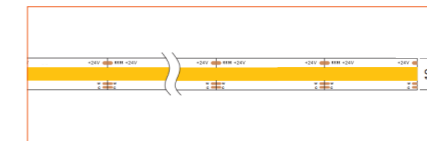

Standard is 1m/3.28ft per piece, other lengths can be customized.

Maximum: 2m/6.56ft per piece.

LED TAPES

HIGH EFFICACY

Ref: AERO TAPE HD

Ref: AERO TAPE HD IP54

WHITE

Ref: AERO TAPE

Ref: NOVA TAPE IP54

RGB / RGBW

Ref: BELA TAPE RGBW

Ref: BELA TAPE RGBWW

Ref: NOVA TAPE RGB

Ref: NOVA TAPE RGBW

Ref: NOVA TAPE RGBWW

TUNABLE WHITE / DIM TO WARM

Ref: NOVA TAPE DTW

Ref: NOVA TAPE TW

Ref: NOVA TAPE S TW

Ref: AERO TAPE TW