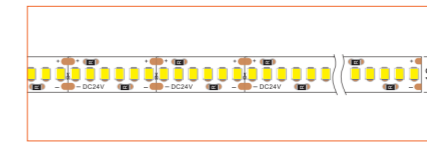

Length	2m/6.56ft
Dimension (W*H)	40.6*27.7mm/1.58"*1.08"
Max Flex Width	12.5mm/0.49"
Pitch for Diffusion	180LED/m

*Please note that unless otherwise indicated, tape lights, extrusions and lenses will come separately and not assembled.

Standard is 1m/3.28ft per piece, other lengths can be customized.

Maximum: 2m/6.56ft per piece.

LED TAPES

HIGH EFFICACY

Ref: AERO TAPE HD

Ref: AERO TAPE HD IP54

WHITE

Ref: AERO TAPE

Ref: AERO TAPE HD

Ref: ALTA TAPE

Ref: NOVA TAPE

Ref: NOVA TAPE S

Ref: AERO TAPE IP54

Ref: AERO TAPE CC IP20

Ref: AERO TAPE CC IP65

Ref: NOVA TAPE IP67