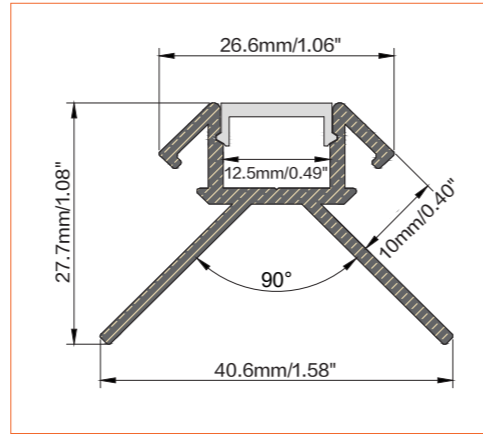

PRO PROFILE DRY WALL BE4128

ACCESSORIES

Plastic End Cap

TECHNICAL DRAWING

TECHNICAL DATA

Product Options	Materials	Order Code
Aluminium Profile	AL6063-T5	BE-AP4128
Opal PC Cover	PC	BE-PC4128
Plastic End Cap	/	BE-PEC4128

Length	2m/6.56ft
Dimension (W*H)	40.6*27.7mm/1.58"*1.08"
Max Flex Width	12.5mm/0.49"
Pitch for Diffusion	180LED/m

*Please note that unless otherwise indicated, tape lights, extrusions and lenses will come separately and not assembled.

Standard is 1m/3.28ft per piece, other lengths can be customized.

Maximum: 2m/6.56ft per piece.

LED TAPES

HIGH EFFICACY

Ref: AERO TAPE HD

Ref: AERO TAPE HD IP54

WHITE

Ref: AERO TAPE