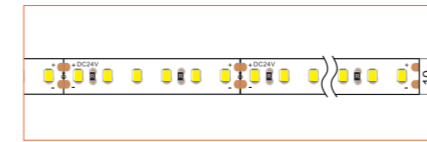

Length	2m/6.56ft
Dimension (W*H)	40.6*27.7mm/1.58"*1.08"
Max Flex Width	12.5mm/0.49"
Pitch for Diffusion	180LED/m

*Please note that unless otherwise indicated, tape lights, extrusions and lenses will come separately and not assembled.

Standard is 1m/3.28ft per piece, other lengths can be customized.

Maximum: 2m/6.56ft per piece.

LED TAPES

HIGH EFFICACY

Ref: AERO TAPE HD

Ref: AERO TAPE HD IP54

WHITE

Ref: AERO TAPE

Ref: AERO TAPE HD

Ref: ALTA TAPE

Ref: NOVA TAPE

Ref: NOVA TAPE S

Ref: AERO TAPE IP54

Ref: AERO TAPE CC IP20

Ref: AERO TAPE CC IP65

Ref: NOVA TAPE IP67

Ref: NOVA TAPE IP54

RGB / RGBW

Ref: BELA TAPE RGBW

Ref: BELA TAPE RGBWW

Ref: NOVA TAPE RGB

Ref: NOVA TAPE RGBW

Ref: NOVA TAPE RGBWW

TUNABLE WHITE / DIM TO WARM