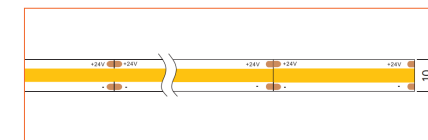

Length	2m/6.56ft
Dimension (W*H)	30*30mm/1.17"*1.17"
Max Flex Width	20.55mm/0.80"
Pitch for Diffusion	120LED/m

*Please note that unless otherwise indicated, tape lights, extrusions and lenses will come separately and not assembled.
Standard is 1m/3.28ft per piece, other lengths can be customized.
Maximum: 2m/6.56ft per piece.

LED TAPES

HIGH EFFICACY

Ref: AERO TAPE HD

Ref: AERO TAPE HD IP54

WHITE

Ref: AERO TAPE

Ref: AERO TAPE HD

Ref: ALTA TAPE

Ref: NOVA TAPE

Ref: NOVA TAPE S

Ref: AERO TAPE IP54

Ref: AERO TAPE CC IP20

Ref: AERO TAPE CC IP65

Ref: NOVA TAPE IP67

Ref: NOVA TAPE IP54

Ref: AERO TAPE IP68