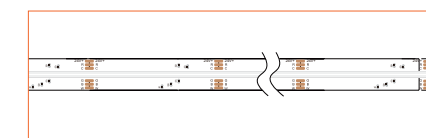

Ref: ALTA TAPE IP68

RGB / RGBW

Ref: BELA TAPE RGBW

Ref: BELA TAPE RGBWW

Ref: NOVA TAPE RGB

Ref: NOVA TAPE RGBW

Ref: NOVA TAPE RGBWW

TUNABLE WHITE / DIM TO WARM

Ref: NOVA TAPE DTW

Ref: NOVA TAPE TW

Ref: NOVA TAPE S TW

Ref: AERO TAPE TW