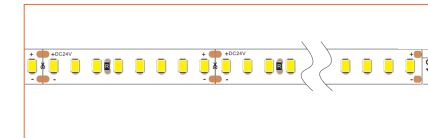

LED TAPES

HIGH EFFICACY

Ref: AERO TAPE HD