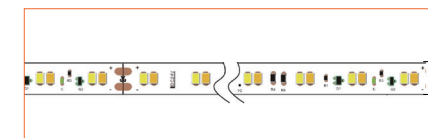

Ref: ALTA TAPE IP68

RGB / RGBW

Ref: BELA TAPE RGBW

Ref: BELA TAPE RGBWW

Ref: NOVA TAPE RGB

Ref: NOVA TAPE RGBW

Ref: NOVA TAPE RGBWW

TUNABLE WHITE / DIM TO WARM

Ref: NOVA TAPE DTW

Ref: NOVA TAPE TW

Ref: NOVA TAPE S TW

Ref: AERO TAPE TW