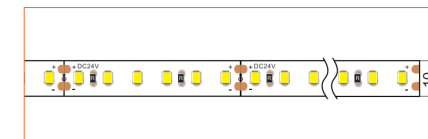

Length	2m/6.56ft
Dimension (W*H)	30*30mm/1.17"*1.17"
Max Flex Width	20.55mm/0.80"
Pitch for Diffusion	120LED/m

*Please note that unless otherwise indicated, tape lights, extrusions and lenses will come separately and not assembled.
Standard is 1m/3.28ft per piece, other lengths can be customized.
Maximum: 2m/6.56ft per piece.

LED TAPES

HIGH EFFICACY

Ref: AERO TAPE HD

Ref: AERO TAPE HD IP54

WHITE

Ref: AERO TAPE

Ref: AERO TAPE HD

Ref: ALTA TAPE

Ref: NOVA TAPE

Ref: NOVA TAPE S

Ref: AERO TAPE IP54

Ref: AERO TAPE CC IP20

Ref: AERO TAPE CC IP65

Ref: NOVA TAPE IP67

Ref: NOVA TAPE IP54

Ref: AERO TAPE IP68

Ref: ALTA TAPE IP68

RGB / RGBW

Ref: BELA TAPE RGBW

Ref: BELA TAPE RGBWW

Ref: NOVA TAPE RGB

Ref: NOVA TAPE RGBW

Ref: NOVA TAPE RGBWW

TUNABLE WHITE / DIM TO WARM