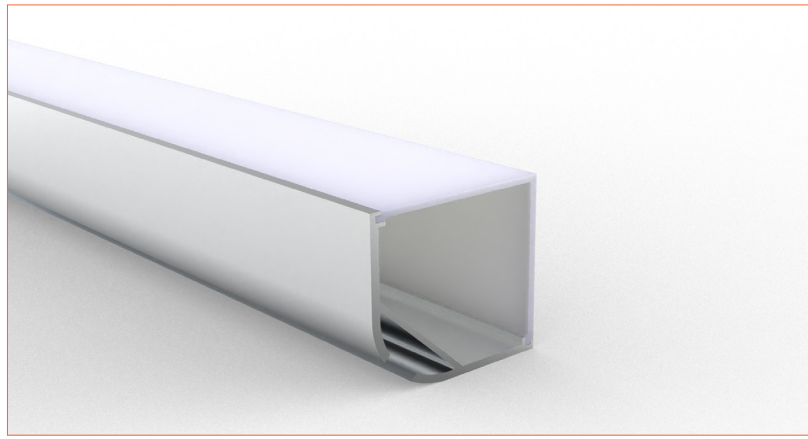

PRO PROFILE SURFACE BE2003

ACCESSORIES

Plastic End Cap

Plastic Clip

Suspended Accessories

TECHNICAL DRAWING

TECHNICAL DATA

Product Options	Materials	Order Code
Aluminium Profile	AL6063-T5	BE-AP2003
Opal PC Cover	PC	BE-PC2003
Plastic End Cap	/	BE-PEC2003
Plastic Clip	/	BE-PCL2003
Suspended Wire	/	BE-SW2003

Length	2m/6.56ft
Dimension (W*H)	30*30mm/1.17"*1.17"
Max Flex Width	20.55mm/0.80"
Pitch for Diffusion	120LED/m

*Please note that unless otherwise indicated, tape lights, extrusions and lenses will come separately and not assembled.
Standard is 1m/3.28ft per piece, other lengths can be customized.
Maximum: 2m/6.56ft per piece.

LED TAPES

HIGH EFFICACY

Ref: AERO TAPE HD

Ref: AERO TAPE HD IP54

WHITE

Ref: AERO TAPE

Ref: AERO TAPE HD

Ref: ALTA TAPE