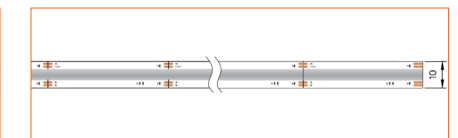

Ref: ALTA TAPE IP68

RGB / RGBW

Ref: BELA TAPE RGBW

Ref: BELA TAPE RGBWW

Ref: NOVA TAPE RGB

Ref: NOVA TAPE RGBW

Ref: NOVA TAPE RGBWW

TUNABLE WHITE / DIM TO WARM

Ref: NOVA TAPE DTW

Ref: NOVA TAPE TW

Ref: NOVA TAPE S TW

Ref: AERO TAPE TW