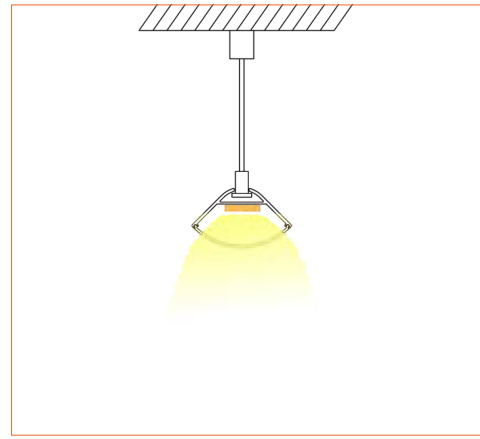

PRO PROFILE SURFACE BE2003

ACCESSORIES

Plastic End Cap

Plastic Clip

Suspended Accessories

TECHNICAL DRAWING

TECHNICAL DATA

Product Options	Materials	Order Code
Aluminium Profile	AL6063-T5	BE-AP2003
Opal PC Cover	PC	BE-PC2003
Plastic End Cap	/	BE-PEC2003
Plastic Clip	/	BE-PCL2003
Suspended Wire	/	BE-SW2003

Length	2m/6.56ft
Dimension (W*H)	30*30mm/1.17"*1.17"
Max Flex Width	20.55mm/0.80"
Pitch for Diffusion	120LED/m

*Please note that unless otherwise indicated, tape lights, extrusions and lenses will come separately and not assembled.
Standard is 1m/3.28ft per piece, other lengths can be customized.
Maximum: 2m/6.56ft per piece.

LED TAPES

HIGH EFFICACY

Ref: AERO TAPE HD

Ref: AERO TAPE HD IP54

WHITE

Ref: AERO TAPE

Ref: AERO TAPE HD

Ref: ALTA TAPE