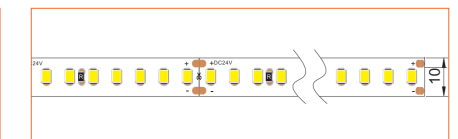

Ref: ALTA TAPE