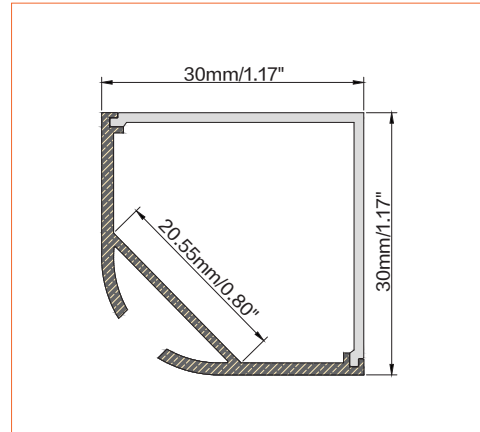

PRO PROFILE SURFACE BE2003

ACCESSORIES

Plastic End Cap

Plastic Clip

Suspended Accessories

TECHNICAL DRAWING

TECHNICAL DATA

Product Options	Materials	Order Code
Aluminium Profile	AL6063-T5	BE-AP2003
Opal PC Cover	PC	BE-PC2003
Plastic End Cap	/	BE-PEC2003
Plastic Clip	/	BE-PCL2003
Suspended Wire	/	BE-SW2003

Length	2m/6.56ft
Dimension (W*H)	30*30mm/1.17"*1.17"
Max Flex Width	20.55mm/0.80"
Pitch for Diffusion	120LED/m

*Please note that unless otherwise indicated, tape lights, extrusions and lenses will come separately and not assembled.
Standard is 1m/3.28ft per piece, other lengths can be customized.
Maximum: 2m/6.56ft per piece.