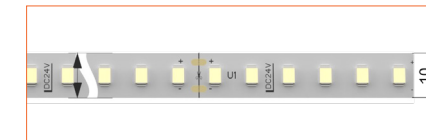

Length	2m/6.56ft
Dimension (W*H)	30*30mm/1.17"*1.17"
Max Flex Width	20.55mm/0.80"
Pitch for Diffusion	120LED/m

*Please note that unless otherwise indicated, tape lights, extrusions and lenses will come separately and not assembled.
Standard is 1m/3.28ft per piece, other lengths can be customized.
Maximum: 2m/6.56ft per piece.

LED TAPES

HIGH EFFICACY

Ref: AERO TAPE HD

Ref: AERO TAPE HD IP54

WHITE

Ref: AERO TAPE

Ref: AERO TAPE HD

Ref: ALTA TAPE

Ref: NOVA TAPE

Ref: NOVA TAPE S

Ref: AERO TAPE IP54

Ref: AERO TAPE CC IP20

Ref: AERO TAPE CC IP65

Ref: NOVA TAPE IP67

Ref: NOVA TAPE IP54

Ref: AERO TAPE IP68

Ref: ALTA TAPE IP68

RGB / RGBW

Ref: BELA TAPE RGBW

Ref: BELA TAPE RGBWW

Ref: NOVA TAPE RGB

Ref: NOVA TAPE RGBW

Ref: NOVA TAPE RGBWW

TUNABLE WHITE / DIM TO WARM