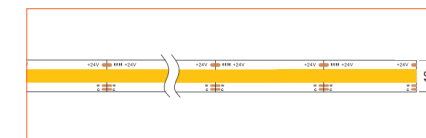

Ref: ALTA TAPE IP68

RGB / RGBW

Ref: BELA TAPE RGBW

Ref: BELA TAPE RGBWW

Ref: NOVA TAPE RGB

Ref: NOVA TAPE RGBW

Ref: NOVA TAPE RGBWW

TUNABLE WHITE / DIM TO WARM

Ref: NOVA TAPE DTW

Ref: NOVA TAPE TW

Ref: NOVA TAPE S TW

Ref: AERO TAPE TW