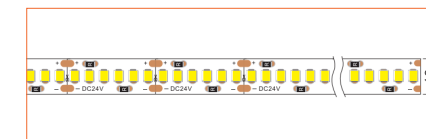

Ref: AERO TAPE HD