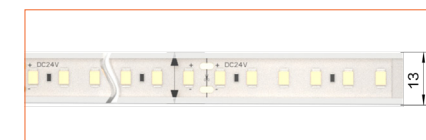

Ref: NOVA TAPE

Ref: NOVA TAPE S

Ref: AERO TAPE IP54

Ref: AERO TAPE CC IP20

Ref: AERO TAPE CC IP65

Ref: NOVA TAPE IP67

Ref: NOVA TAPE IP54

Ref: AERO TAPE IP68

Ref: ALTA TAPE IP68

RGB / RGBW

Ref: BELA TAPE RGBW

Ref: BELA TAPE RGBWW

Ref: NOVA TAPE RGB

Ref: NOVA TAPE RGBW

Ref: NOVA TAPE RGBWW

TUNABLE WHITE / DIM TO WARM