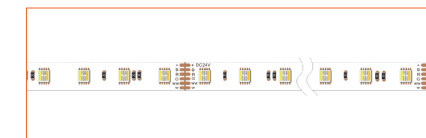

Ref: NOVA TAPE

Ref: NOVA TAPE S

Ref: AERO TAPE IP54

Ref: AERO TAPE CC IP20

Ref: AERO TAPE CC IP65

Ref: NOVA TAPE IP67

Ref: NOVA TAPE IP54

Ref: AERO TAPE IP68

Ref: ALTA TAPE IP68

RGB / RGBW

Ref: BELA TAPE RGBW

Ref: BELA TAPE RGBWW

Ref: NOVA TAPE RGB

Ref: NOVA TAPE RGBW

Ref: NOVA TAPE RGBWW

TUNABLE WHITE / DIM TO WARM