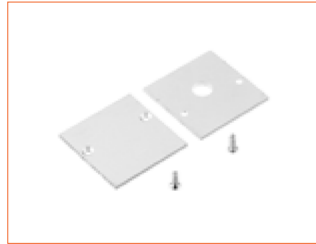

# PRO PROFILE SURFACE BE3535

## ACCESSORIES

Plastic End Cap

Metal Clip

Suspend Accessories

90° Joint Accessories

T Shape Connector

Cross Shape Connector

## TECHNICAL DATA

Product Options	Materials	Order Code
Aluminium Profile	AL6063-T5	BE-AP3535
Opal PC Cover	PC	BE-PC3535
Metal End Cap	/	BE-MEC3535
Metal Clip	/	BE-MC3535
Suspended Wire	/	BE-SW3535

Length	2m/6.56ft
Dimension (W*H)	35*35mm/1.37"*1.37"
Max Flex Width	25.9mm/1.01"
Pitch for Diffusion	120LED/m

\*Please note that unless otherwise indicated, tape lights, extrusions and lenses will come separately and not assembled.  
Standard is 1m/3.28ft per piece, other lengths can be customized.  
Maximum: 2m/6.56ft per piece.