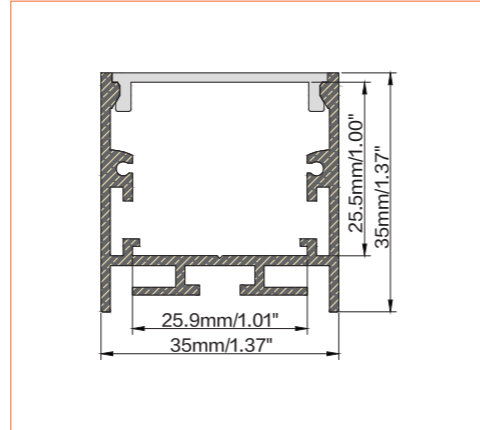

## ACCESSORIES

Plastic End Cap

Metal Clip

Suspend Accessories

90° Joint Accessories

T Shape Connector

Cross Shape Connector

## TECHNICAL DRAWING

## TECHNICAL DATA

Product Options	Materials	Order Code
Aluminium Profile	AL6063-T5	BE-AP3535
Opal PC Cover	PC	BE-PC3535
Metal End Cap	/	BE-MEC3535
Metal Clip	/	BE-MC3535
Suspended Wire	/	BE-SW3535

Length	2m/6.56ft
Dimension (W*H)	35*35mm/1.37"*1.37"
Max Flex Width	25.9mm/1.01"
Pitch for Diffusion	120LED/m

\*Please note that unless otherwise indicated, tape lights, extrusions and lenses will come separately and not assembled.  
Standard is 1m/3.28ft per piece, other lengths can be customized.  
Maximum: 2m/6.56ft per piece.