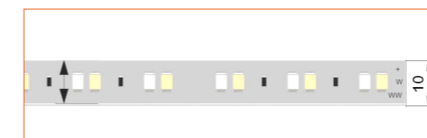

### TUNABLE WHITE / DIM TO WARM

Ref: NOVA TAPE DTW

Ref: NOVA TAPE TW

Ref: NOVA TAPE S TW

Ref: AERO TAPE TW