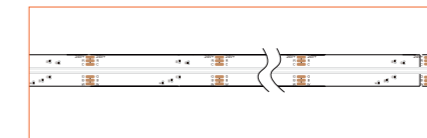

### RGB / RGBW

Ref: BELA TAPE RGBW

Ref: BELA TAPE RGBWW

Ref: NOVA TAPE RGB

Ref: NOVA TAPE RGBW

Ref: NOVA TAPE RGBWW

### TUNABLE WHITE / DIM TO WARM

Ref: NOVA TAPE DTW

Ref: NOVA TAPE TW

Ref: NOVA TAPE S TW

Ref: AERO TAPE TW