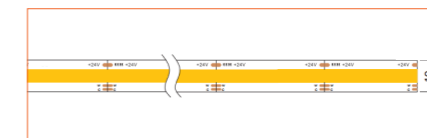

### RGB / RGBW

Ref: BELA TAPE RGBW

Ref: BELA TAPE RGBWW

Ref: NOVA TAPE RGB

Ref: NOVA TAPE RGBW

Ref: NOVA TAPE RGBWW

### TUNABLE WHITE / DIM TO WARM

Ref: NOVA TAPE DTW

Ref: NOVA TAPE TW

Ref: NOVA TAPE S TW

Ref: AERO TAPE TW