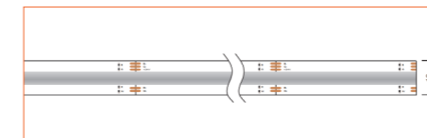

### RGB / RGBW

Ref: BELA TAPE RGBW

Ref: BELA TAPE RGBWW

Ref: NOVA TAPE RGB

Ref: NOVA TAPE RGBW

Ref: NOVA TAPE RGBWW

### TUNABLE WHITE / DIM TO WARM

Ref: NOVA TAPE DTW

Ref: NOVA TAPE TW

Ref: NOVA TAPE S TW

Ref: AERO TAPE TW