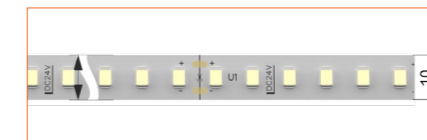

### WHITE

Ref: AERO TAPE

Ref: AERO TAPE HD

Ref: ALTA TAPE

Ref: NOVA TAPE

Ref: NOVA TAPE S

Ref: AERO TAPE IP54

Ref: AERO TAPE CC IP20

Ref: AERO TAPE CC IP65

Ref: NOVA TAPE IP67

Ref: NOVA TAPE IP54

Ref: AERO TAPE IP68

Ref: ALTA TAPE IP68