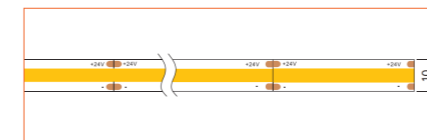

### WHITE

Ref: AERO TAPE

Ref: AERO TAPE HD

Ref: ALTA TAPE

Ref: NOVA TAPE

Ref: NOVA TAPE S

Ref: AERO TAPE IP54

Ref: AERO TAPE CC IP20

Ref: AERO TAPE CC IP65

Ref: NOVA TAPE IP67

Ref: NOVA TAPE IP54

Ref: AERO TAPE IP68

Ref: ALTA TAPE IP68