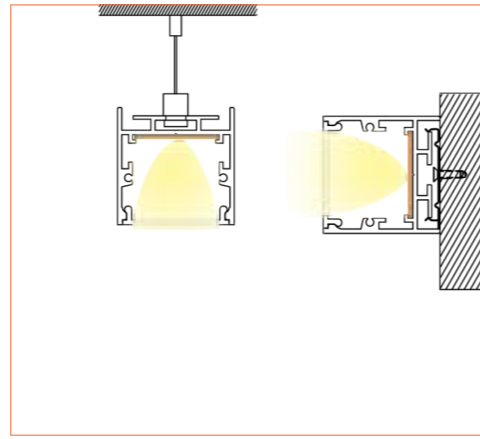

# PRO PROFILE SURFACE BE3535

## ACCESSORIES

Plastic End Cap

Metal Clip

Suspend Accessories

90° Joint Accessories

T Shape Connector

Cross Shape Connector

## TECHNICAL DATA

Product Options	Materials	Order Code
Aluminium Profile	AL6063-T5	BE-AP3535
Opal PC Cover	PC	BE-PC3535
Metal End Cap	/	BE-MEC3535
Metal Clip	/	BE-MC3535
Suspended Wire	/	BE-SW3535

Length	2m/6.56ft
Dimension (W*H)	35*35mm/1.37"*1.37"
Max Flex Width	25.9mm/1.01"
Pitch for Diffusion	120LED/m

\*Please note that unless otherwise indicated, tape lights, extrusions and lenses will come separately and not assembled.  
Standard is 1m/3.28ft per piece, other lengths can be customized.  
Maximum: 2m/6.56ft per piece.