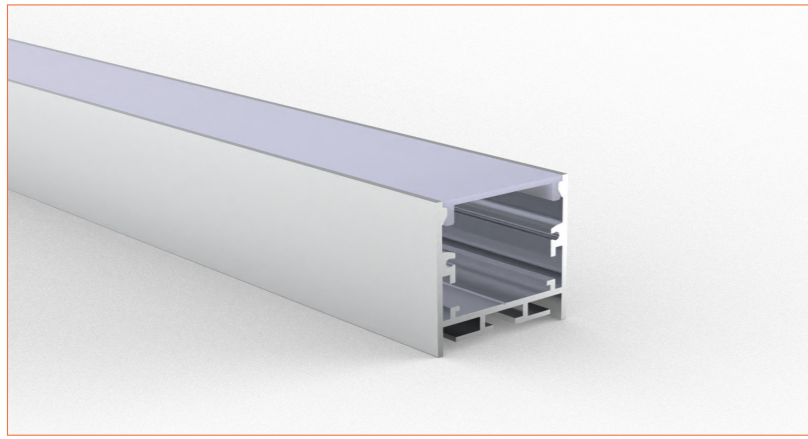

# PRO PROFILE SURFACE BE3535

## ACCESSORIES

Plastic End Cap

Metal Clip

Suspend Accessories

90° Joint Accessories

T Shape Connector

Cross Shape Connector

## TECHNICAL DATA

Product Options	Materials	Order Code
Aluminium Profile	AL6063-T5	BE-AP3535
Opal PC Cover	PC	BE-PC3535
Metal End Cap	/	BE-MEC3535
Metal Clip	/	BE-MC3535
Suspended Wire	/	BE-SW3535

Length	2m/6.56ft
Dimension (W*H)	35*35mm/1.37"*1.37"
Max Flex Width	25.9mm/1.01"
Pitch for Diffusion	120LED/m

\*Please note that unless otherwise indicated, tape lights, extrusions and lenses will come separately and not assembled.  
Standard is 1m/3.28ft per piece, other lengths can be customized.  
Maximum: 2m/6.56ft per piece.