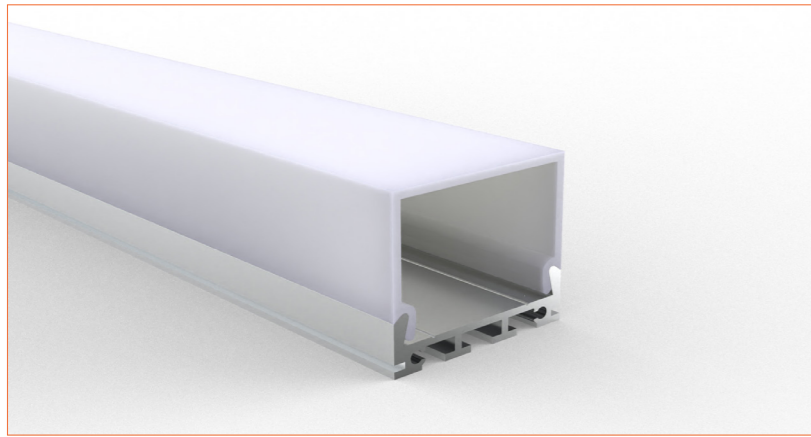

# PRO PROFILE SURFACE BE2402

## TECHNICAL DATA

Product Options	Materials	Order Code
Aluminium Profile	AL6063-T5	BE-AP2402
Opal PC Cover	PC	BE-PC2402
Plastic End Cap	/	BE-PEC2402
Metal Clip	/	BE-MC2402
Spring Clip	/	BE-SC2402

Length	2m/6.56ft
Dimension (W*H)	26.1*23.1mm/1.02"*0.90"
Max Flex Width	23.75mm/0.93"
Pitch for Diffusion	120LED/m

\*Please note that unless otherwise indicated, tape lights, extrusions and lenses will come separately and not assembled.

Standard is 1m/3.28ft per piece, other lengths can be customized.

Maximum: 2m/6.56ft per piece.