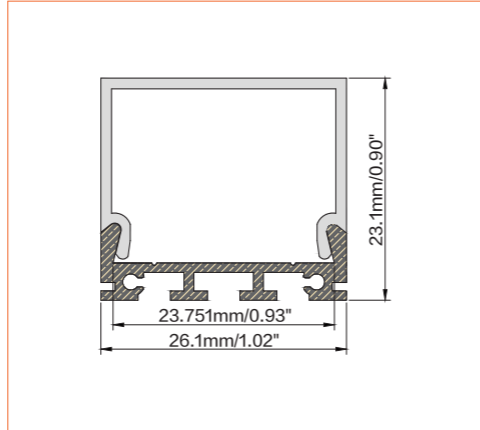

## TECHNICAL DRAWING

## TECHNICAL DATA

Product Options	Materials	Order Code
Aluminium Profile	AL6063-T5	BE-AP2402
Opal PC Cover	PC	BE-PC2402
Plastic End Cap	/	BE-PEC2402
Metal Clip	/	BE-MC2402
Spring Clip	/	BE-SC2402

Length	2m/6.56ft
Dimension (W*H)	26.1*23.1mm/1.02"*0.90"
Max Flex Width	23.75mm/0.93"
Pitch for Diffusion	120LED/m

\*Please note that unless otherwise indicated, tape lights, extrusions and lenses will come separately and not assembled.

Standard is 1m/3.28ft per piece, other lengths can be customized.

Maximum: 2m/6.56ft per piece.