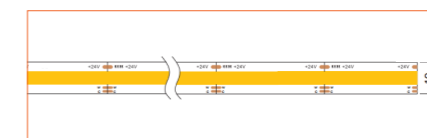

### RGB / RGBW

Ref: BELA TAPE RGBW

Ref: BELA TAPE RGBWW

Ref: NOVA TAPE RGB

Ref: NOVA TAPE RGBW

Ref: NOVA TAPE RGBWW

### TUNABLE WHITE / DIM TO WARM

Ref: NOVA TAPE DTW

Ref: NOVA TAPE TW

Ref: NOVA TAPE S TW

Ref: AERO TAPE TW