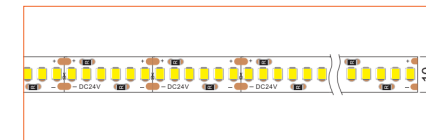

Ref: AERO TAPE HD