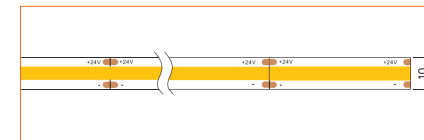

*Please note that unless otherwise indicated, tape lights, extrusions and lenses will come separately and not assembled.
Standard is 1m/3.28ft per piece, other lengths can be customized.
Maximum: 2m/6.56ft per piece.

LED TAPES

HIGH EFFICACY

Ref: AERO TAPE HD

Ref: AERO TAPE HD IP54

WHITE

Ref: AERO TAPE

Ref: AERO TAPE HD

Ref: ALTA TAPE

Ref: NOVA TAPE

Ref: NOVA TAPE S

Ref: AERO TAPE IP54

Ref: AERO TAPE CC IP20

Ref: AERO TAPE CC IP65

Ref: NOVA TAPE IP67

Ref: NOVA TAPE IP54

Ref: AERO TAPE IP68