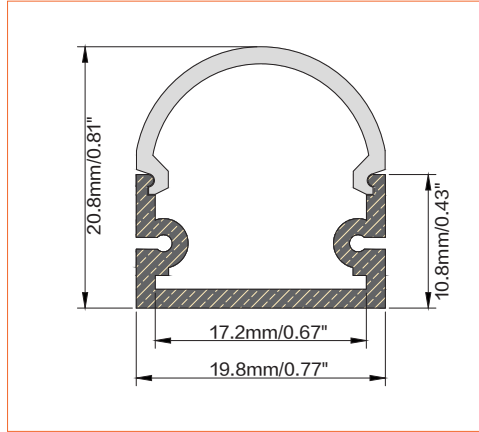

PRO PROFILE SURFACE BE2019

ACCESSORIES

Plastic End Cap

Metal Clip

TECHNICAL DRAWING

TECHNICAL DATA

Product Options	Materials	Order Code		
Aluminium Profile	AL6063-T5	BE-AP2019	Length	2m/6.56ft
Opal PC Cover	PC	BE-PC2019	Dimension (W*H)	19.8*20.8mm/0.77"*0.81"
Plastic End Cap	/	BE-PEC2019	Max Flex Width	17.2mm/0.67"
Metal Clip	/	BE-MC2019	Pitch for Diffusion	240LED/m

*Please note that unless otherwise indicated, tape lights, extrusions and lenses will come separately and not assembled.
Standard is 1m/3.28ft per piece, other lengths can be customized.
Maximum: 2m/6.56ft per piece.