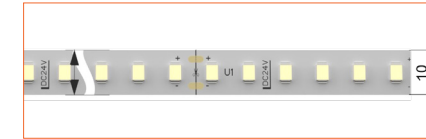

LED TAPES

HIGH EFFICACY

Ref: AERO TAPE HD

Ref: AERO TAPE HD IP54

WHITE

Ref: AERO TAPE

Ref: AERO TAPE HD

Ref: ALTA TAPE

Ref: NOVA TAPE

Ref: NOVA TAPE S

Ref: AERO TAPE IP54

Ref: AERO TAPE CC IP20

Ref: AERO TAPE CC IP65

Ref: NOVA TAPE IP67

Ref: NOVA TAPE IP54

Ref: AERO TAPE IP68

Ref: ALTA TAPE IP68

RGB / RGBW

Ref: BELA TAPE RGBW

Ref: BELA TAPE RGBWW

Ref: NOVA TAPE RGB

Ref: NOVA TAPE RGBW

Ref: NOVA TAPE RGBWW

TUNABLE WHITE / DIM TO WARM