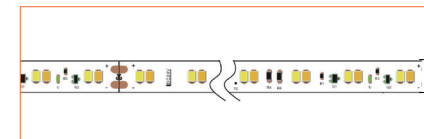

Ref: NOVA TAPE

Ref: NOVA TAPE S

Ref: AERO TAPE IP54

Ref: AERO TAPE CC IP20

Ref: AERO TAPE CC IP65

Ref: NOVA TAPE IP67

Ref: NOVA TAPE IP54

Ref: AERO TAPE IP68

Ref: ALTA TAPE IP68

RGB / RGBW

Ref: BELA TAPE RGBW

Ref: BELA TAPE RGBWW

Ref: NOVA TAPE RGB

Ref: NOVA TAPE RGBW

Ref: NOVA TAPE RGBWW

TUNABLE WHITE / DIM TO WARM

Ref: NOVA TAPE DTW

Ref: NOVA TAPE TW

Ref: NOVA TAPE S TW

Ref: AERO TAPE TW