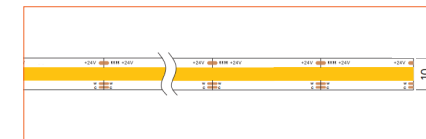

Ref: ALTA TAPE IP68

RGB / RGBW

Ref: BELA TAPE RGBW

Ref: BELA TAPE RGBWW

Ref: NOVA TAPE RGB

Ref: NOVA TAPE RGBW

Ref: NOVA TAPE RGBWW

TUNABLE WHITE / DIM TO WARM

Ref: NOVA TAPE DTW

Ref: NOVA TAPE TW

Ref: NOVA TAPE S TW

Ref: AERO TAPE TW