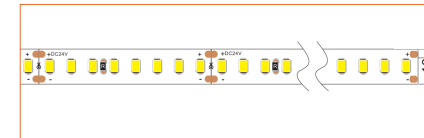

LED TAPES

HIGH EFFICACY

Ref: AERO TAPE HD