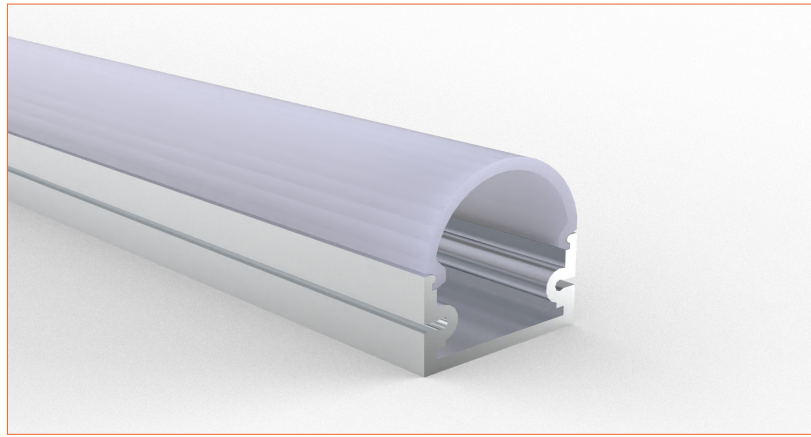

PRO PROFILE SURFACE BE2019

ACCESSORIES

Plastic End Cap

Metal Clip

TECHNICAL DRAWING

TECHNICAL DATA

Product Options	Materials	Order Code		
Aluminium Profile	AL6063-T5	BE-AP2019	Length	2m/6.56ft
Opal PC Cover	PC	BE-PC2019	Dimension (W*H)	19.8*20.8mm/0.77"*0.81"
Plastic End Cap	/	BE-PEC2019	Max Flex Width	17.2mm/0.67"
Metal Clip	/	BE-MC2019	Pitch for Diffusion	240LED/m

*Please note that unless otherwise indicated, tape lights, extrusions and lenses will come separately and not assembled.
Standard is 1m/3.28ft per piece, other lengths can be customized.
Maximum: 2m/6.56ft per piece.

LED TAPES

HIGH EFFICACY

Ref: AERO TAPE HD

Ref: AERO TAPE HD IP54

WHITE

Ref: AERO TAPE

Ref: AERO TAPE HD

Ref: ALTA TAPE