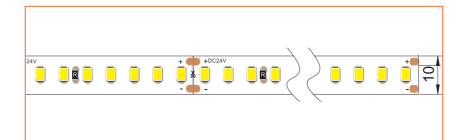

Ref: ALTA TAPE