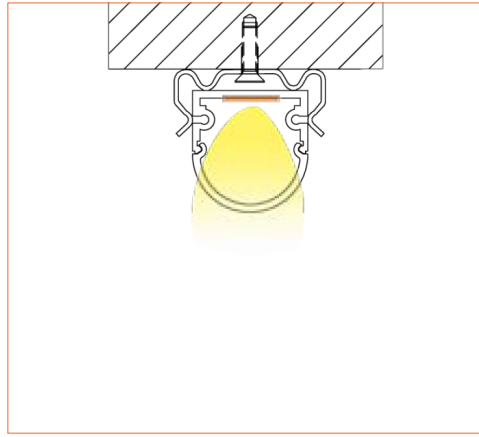

PRO PROFILE SURFACE BE2019

ACCESSORIES

Plastic End Cap

Metal Clip

TECHNICAL DRAWING

TECHNICAL DATA

Product Options	Materials	Order Code		
Aluminium Profile	AL6063-T5	BE-AP2019	Length	2m/6.56ft
Opal PC Cover	PC	BE-PC2019	Dimension (W*H)	19.8*20.8mm/0.77"*0.81"
Plastic End Cap	/	BE-PEC2019	Max Flex Width	17.2mm/0.67"
Metal Clip	/	BE-MC2019	Pitch for Diffusion	240LED/m

*Please note that unless otherwise indicated, tape lights, extrusions and lenses will come separately and not assembled.
Standard is 1m/3.28ft per piece, other lengths can be customized.
Maximum: 2m/6.56ft per piece.