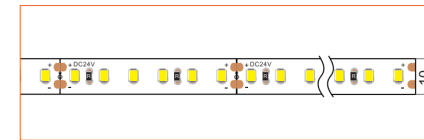

*Please note that unless otherwise indicated, tape lights, extrusions and lenses will come separately and not assembled.
Standard is 1m/3.28ft per piece, other lengths can be customized.
Maximum: 2m/6.56ft per piece.

LED TAPES

HIGH EFFICACY

Ref: AERO TAPE HD

Ref: AERO TAPE HD IP54

WHITE

Ref: AERO TAPE

Ref: AERO TAPE HD

Ref: ALTA TAPE

Ref: NOVA TAPE

Ref: NOVA TAPE S

Ref: AERO TAPE IP54

Ref: AERO TAPE CC IP20

Ref: AERO TAPE CC IP65

Ref: NOVA TAPE IP67

Ref: NOVA TAPE IP54

Ref: AERO TAPE IP68