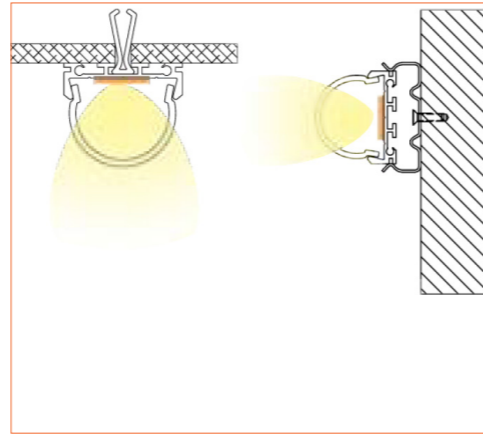

PRO PROFILE SURFACE BE2401

ACCESSORIES

Plastic End Cap

Metal Clip

Suspend Accessories

TECHNICAL DRAWING

TECHNICAL DATA

Product Options	Materials	Order Code
Aluminium Profile	AL6063-T5	BE-AP2401
Opal PC Cover	PC	BE-PC2401
Plastic End Cap	/	BE-PEC2401
Metal Clip	/	BE-MC2401
Spring Clip	/	BE-SC2401

Length	2m/6.56ft
Dimension (W*H)	26.1*23.1mm/1.02"*0.90"
Max Flex Width	23.75mm/0.93"
Pitch for Diffusion	120LED/m

*Please note that unless otherwise indicated, tape lights, extrusions and lenses will come separately and not assembled.

Standard is 1m/3.28ft per piece, other lengths can be customized.

Maximum: 2m/6.56ft per piece.

LED TAPES

HIGH EFFICACY

Ref: AERO TAPE HD

Ref: AERO TAPE HD IP54

WHITE

Ref: AERO TAPE