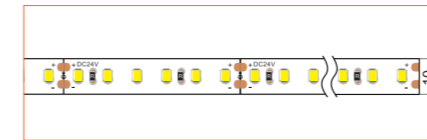

Length	2m/6.56ft
Dimension (W*H)	26.1*23.1mm/1.02"*0.90"
Max Flex Width	23.75mm/0.93"
Pitch for Diffusion	120LED/m

*Please note that unless otherwise indicated, tape lights, extrusions and lenses will come separately and not assembled.

Standard is 1m/3.28ft per piece, other lengths can be customized.

Maximum: 2m/6.56ft per piece.

LED TAPES

HIGH EFFICACY

Ref: AERO TAPE HD

Ref: AERO TAPE HD IP54

WHITE

Ref: AERO TAPE

Ref: AERO TAPE HD

Ref: ALTA TAPE

Ref: NOVA TAPE

Ref: NOVA TAPE S

Ref: AERO TAPE IP54

Ref: AERO TAPE CC IP20

Ref: AERO TAPE CC IP65

Ref: NOVA TAPE IP67