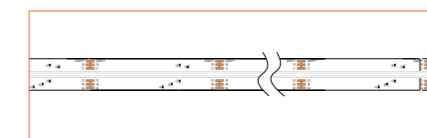

Standard is 1m/3.28ft per piece, other lengths can be customized.

Maximum: 2m/6.56ft per piece.

LED TAPES

HIGH EFFICACY

Ref: AERO TAPE HD

Ref: AERO TAPE HD IP54

WHITE

Ref: AERO TAPE

Ref: NOVA TAPE IP54

Ref: AERO TAPE IP68

Ref: ALTA TAPE IP68

RGB / RGBW

Ref: BELA TAPE RGBW

Ref: BELA TAPE RGBWW

Ref: NOVA TAPE RGB

Ref: NOVA TAPE RGBW

Ref: NOVA TAPE RGBWW

TUNABLE WHITE / DIM TO WARM

Ref: NOVA TAPE DTW

Ref: NOVA TAPE TW

Ref: NOVA TAPE S TW

Ref: AERO TAPE TW