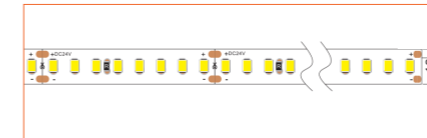

PRO PROFILE SURFACE BE2401

ACCESSORIES

Plastic End Cap

Metal Clip

Suspend Accessories

TECHNICAL DRAWING

TECHNICAL DATA

Product Options	Materials	Order Code
Aluminium Profile	AL6063-T5	BE-AP2401
Opal PC Cover	PC	BE-PC2401
Plastic End Cap	/	BE-PEC2401
Metal Clip	/	BE-MC2401
Spring Clip	/	BE-SC2401

Length	2m/6.56ft
Dimension (W*H)	26.1*23.1mm/1.02"*0.90"
Max Flex Width	23.75mm/0.93"
Pitch for Diffusion	120LED/m

*Please note that unless otherwise indicated, tape lights, extrusions and lenses will come separately and not assembled.

Standard is 1m/3.28ft per piece, other lengths can be customized.

Maximum: 2m/6.56ft per piece.

LED TAPES

HIGH EFFICACY

Ref: AERO TAPE HD

Ref: AERO TAPE HD IP54

WHITE

Ref: AERO TAPE