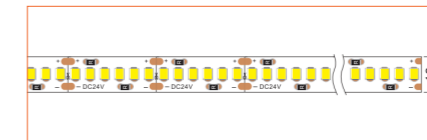

Length	2m/6.56ft
Dimension (W*H)	26.1*23.1mm/1.02"*0.90"
Max Flex Width	23.75mm/0.93"
Pitch for Diffusion	120LED/m

*Please note that unless otherwise indicated, tape lights, extrusions and lenses will come separately and not assembled.

Standard is 1m/3.28ft per piece, other lengths can be customized.

Maximum: 2m/6.56ft per piece.

LED TAPES

HIGH EFFICACY

Ref: AERO TAPE HD

Ref: AERO TAPE HD IP54

WHITE

Ref: AERO TAPE

Ref: AERO TAPE HD

Ref: ALTA TAPE

Ref: NOVA TAPE

Ref: NOVA TAPE S

Ref: AERO TAPE IP54

Ref: AERO TAPE CC IP20

Ref: AERO TAPE CC IP65

Ref: NOVA TAPE IP67