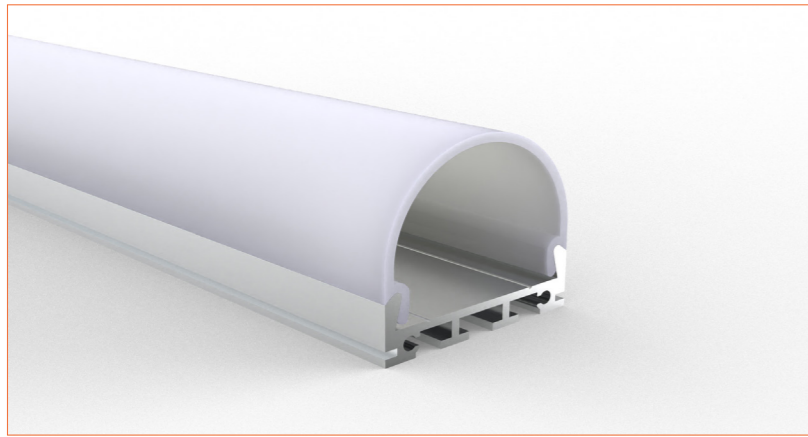

PRO PROFILE SURFACE BE2401

ACCESSORIES

Plastic End Cap

Metal Clip

Suspend Accessories

TECHNICAL DRAWING

TECHNICAL DATA

Product Options	Materials	Order Code
Aluminium Profile	AL6063-T5	BE-AP2401
Opal PC Cover	PC	BE-PC2401
Plastic End Cap	/	BE-PEC2401
Metal Clip	/	BE-MC2401
Spring Clip	/	BE-SC2401

Length	2m/6.56ft
Dimension (W*H)	26.1*23.1mm/1.02"*0.90"
Max Flex Width	23.75mm/0.93"
Pitch for Diffusion	120LED/m

*Please note that unless otherwise indicated, tape lights, extrusions and lenses will come separately and not assembled.

Standard is 1m/3.28ft per piece, other lengths can be customized.

Maximum: 2m/6.56ft per piece.

LED TAPES

HIGH EFFICACY

Ref: AERO TAPE HD

Ref: AERO TAPE HD IP54

WHITE

Ref: AERO TAPE