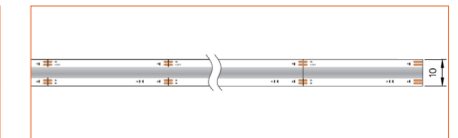

Standard is 1m/3.28ft per piece, other lengths can be customized.

Maximum: 2m/6.56ft per piece.

LED TAPES

HIGH EFFICACY

Ref: AERO TAPE HD

Ref: AERO TAPE HD IP54

WHITE

Ref: AERO TAPE

Ref: NOVA TAPE IP54

Ref: AERO TAPE IP68

Ref: ALTA TAPE IP68

RGB / RGBW

Ref: BELA TAPE RGBW

Ref: BELA TAPE RGBWW

Ref: NOVA TAPE RGB

Ref: NOVA TAPE RGBW