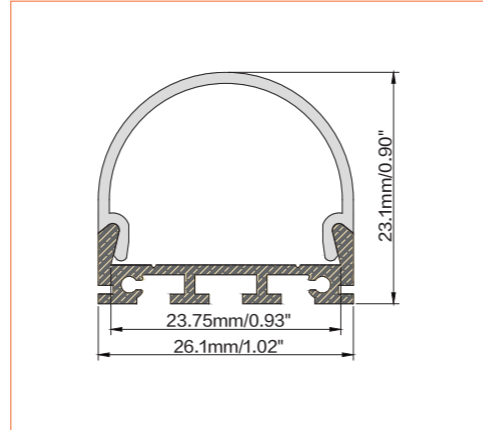

PRO PROFILE SURFACE BE2401

ACCESSORIES

Plastic End Cap

Metal Clip

Suspend Accessories

TECHNICAL DRAWING

TECHNICAL DATA

Product Options	Materials	Order Code
Aluminium Profile	AL6063-T5	BE-AP2401
Opal PC Cover	PC	BE-PC2401
Plastic End Cap	/	BE-PEC2401
Metal Clip	/	BE-MC2401
Spring Clip	/	BE-SC2401

Length	2m/6.56ft
Dimension (W*H)	26.1*23.1mm/1.02"*0.90"
Max Flex Width	23.75mm/0.93"
Pitch for Diffusion	120LED/m

*Please note that unless otherwise indicated, tape lights, extrusions and lenses will come separately and not assembled.

Standard is 1m/3.28ft per piece, other lengths can be customized.

Maximum: 2m/6.56ft per piece.

LED TAPES

HIGH EFFICACY

Ref: AERO TAPE HD

Ref: AERO TAPE HD IP54

WHITE

Ref: AERO TAPE