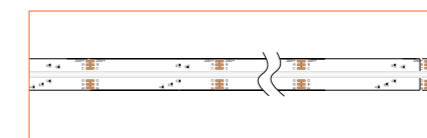

Ref: NOVA TAPE

Ref: NOVA TAPE S

Ref: AERO TAPE IP54

Ref: AERO TAPE CC IP20

Ref: AERO TAPE CC IP65

Ref: NOVA TAPE IP67

Ref: NOVA TAPE IP54

Ref: AERO TAPE IP68

Ref: ALTA TAPE IP68

RGB / RGBW

Ref: BELA TAPE RGBW

Ref: BELA TAPE RGBWW

Ref: NOVA TAPE RGB

Ref: NOVA TAPE RGBW

Ref: NOVA TAPE RGBWW

TUNABLE WHITE / DIM TO WARM

Ref: NOVA TAPE DTW

Ref: NOVA TAPE TW

Ref: NOVA TAPE S TW

Ref: AERO TAPE TW