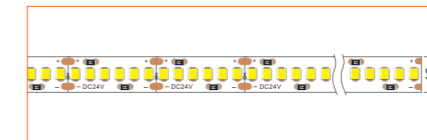

*Please note that unless otherwise indicated, tape lights, extrusions and lenses will come separately and not assembled.

Standard is 1m/3.28ft per piece, other lengths can be customized.

Maximum: 2m/6.56ft per piece.

LED TAPES

HIGH EFFICACY

Ref: AERO TAPE HD

Ref: AERO TAPE HD IP54

WHITE

Ref: AERO TAPE

Ref: AERO TAPE HD

Ref: ALTA TAPE

Ref: NOVA TAPE

Ref: NOVA TAPE S

Ref: AERO TAPE IP54

Ref: AERO TAPE CC IP20

Ref: AERO TAPE CC IP65

Ref: NOVA TAPE IP67

Ref: NOVA TAPE IP54

Ref: AERO TAPE IP68