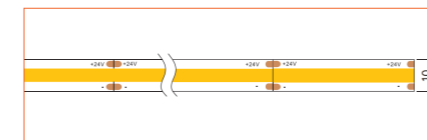

*Please note that unless otherwise indicated, tape lights, extrusions and lenses will come separately and not assembled.

Standard is 1m/3.28ft per piece, other lengths can be customized.

Maximum: 2m/6.56ft per piece.

LED TAPES

HIGH EFFICACY

Ref: AERO TAPE HD

Ref: AERO TAPE HD IP54

WHITE

Ref: AERO TAPE

Ref: AERO TAPE HD

Ref: ALTA TAPE

Ref: NOVA TAPE

Ref: NOVA TAPE S

Ref: AERO TAPE IP54

Ref: AERO TAPE CC IP20

Ref: AERO TAPE CC IP65

Ref: NOVA TAPE IP67

Ref: NOVA TAPE IP54

Ref: AERO TAPE IP68