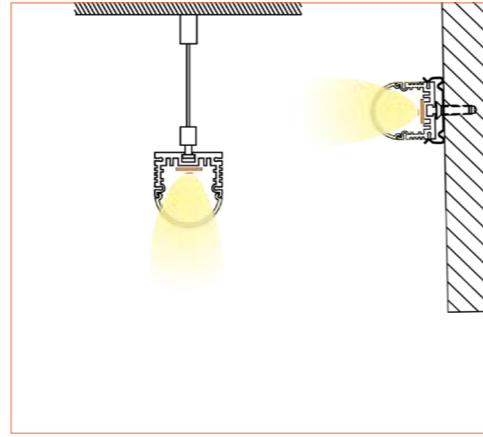

PRO PROFILE SURFACE BE2831

ACCESSORIES

Plastic End Cap

Metal Clip

Suspend Accessories

TECHNICAL DRAWING

TECHNICAL DATA

Product Options	Materials	Order Code		
Aluminium Profile	AL6063-T5	BE-AP2831	Length	2m/6.56ft
Opal PC Cover	PC	BE-PC2831	Dimension (W*H)	28*31.1mm/1.09"*1.21"
Plastic End Cap	/	BE-PEC2831	Max Flex Width	23mm/0.90"
Metal Clip	/	BE-MC2831	Pitch for Diffusion	180LED/m
Suspended Wire	/	BE-SW2831		

*Please note that unless otherwise indicated, tape lights, extrusions and lenses will come separately and not assembled.

Standard is 1m/3.28ft per piece, other lengths can be customized.

Maximum: 2m/6.56ft per piece.