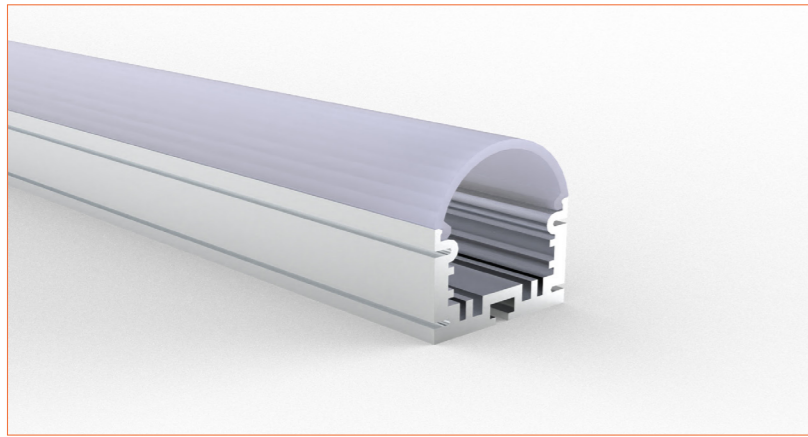

PRO PROFILE SURFACE BE2831

ACCESSORIES

Plastic End Cap

Metal Clip

Suspend Accessories

TECHNICAL DRAWING

TECHNICAL DATA

Product Options	Materials	Order Code		
Aluminium Profile	AL6063-T5	BE-AP2831	Length	2m/6.56ft
Opal PC Cover	PC	BE-PC2831	Dimension (W*H)	28*31.1mm/1.09"*1.21"
Plastic End Cap	/	BE-PEC2831	Max Flex Width	23mm/0.90"
Metal Clip	/	BE-MC2831	Pitch for Diffusion	180LED/m
Suspended Wire	/	BE-SW2831		

*Please note that unless otherwise indicated, tape lights, extrusions and lenses will come separately and not assembled.

Standard is 1m/3.28ft per piece, other lengths can be customized.

Maximum: 2m/6.56ft per piece.

LED TAPES

HIGH EFFICACY

Ref: AERO TAPE HD

Ref: AERO TAPE HD IP54

WHITE

Ref: AERO TAPE

Ref: AERO TAPE HD

Ref: ALTA TAPE