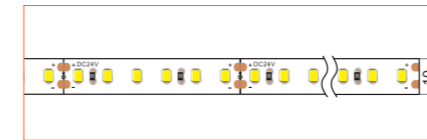

*Please note that unless otherwise indicated, tape lights, extrusions and lenses will come separately and not assembled.

Standard is 1m/3.28ft per piece, other lengths can be customized.

Maximum: 2m/6.56ft per piece.

LED TAPES

HIGH EFFICACY

Ref: AERO TAPE HD

Ref: AERO TAPE HD IP54

WHITE

Ref: AERO TAPE

Ref: AERO TAPE HD

Ref: ALTA TAPE

Ref: NOVA TAPE

Ref: NOVA TAPE S

Ref: AERO TAPE IP54

Ref: AERO TAPE CC IP20

Ref: AERO TAPE CC IP65

Ref: NOVA TAPE IP67

Ref: NOVA TAPE IP54

Ref: AERO TAPE IP68

Ref: ALTA TAPE IP68

RGB / RGBW

Ref: BELA TAPE RGBW

Ref: BELA TAPE RGBWW

Ref: NOVA TAPE RGB

Ref: NOVA TAPE RGBW

Ref: NOVA TAPE RGBWW

TUNABLE WHITE / DIM TO WARM