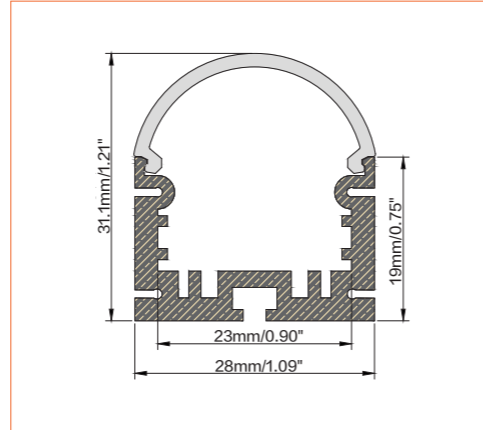

PRO PROFILE SURFACE BE2831

ACCESSORIES

Plastic End Cap

Metal Clip

Suspend Accessories

TECHNICAL DRAWING

TECHNICAL DATA

Product Options	Materials	Order Code		
Aluminium Profile	AL6063-T5	BE-AP2831	Length	2m/6.56ft
Opal PC Cover	PC	BE-PC2831	Dimension (W*H)	28*31.1mm/1.09"*1.21"
Plastic End Cap	/	BE-PEC2831	Max Flex Width	23mm/0.90"
Metal Clip	/	BE-MC2831	Pitch for Diffusion	180LED/m
Suspended Wire	/	BE-SW2831		

*Please note that unless otherwise indicated, tape lights, extrusions and lenses will come separately and not assembled.

Standard is 1m/3.28ft per piece, other lengths can be customized.

Maximum: 2m/6.56ft per piece.