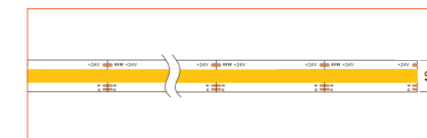

Ref: ALTA TAPE IP68

RGB / RGBW

Ref: BELA TAPE RGBW

Ref: BELA TAPE RGBWW

Ref: NOVA TAPE RGB

Ref: NOVA TAPE RGBW

Ref: NOVA TAPE RGBWW

TUNABLE WHITE / DIM TO WARM

Ref: NOVA TAPE DTW

Ref: NOVA TAPE TW

Ref: NOVA TAPE S TW

Ref: AERO TAPE TW