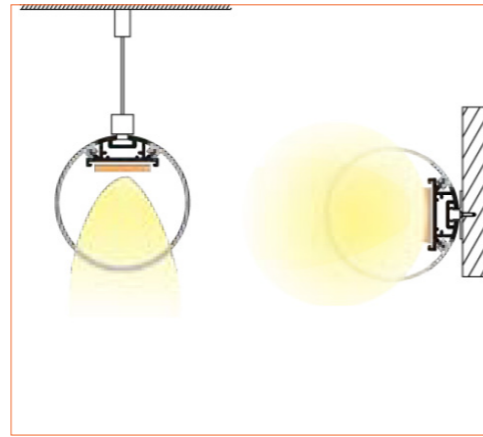

PRO PROFILE SURFACE BE60

ACCESSORIES

Metal End Cap

Metal Clip

Suspend Accessories

TECHNICAL DRAWING

TECHNICAL DATA

Product Options	Materials	Order Code
Aluminium Profile	AL6063-T5	BE-AP60
Opal PC Cover	PC	BE-PC60
Plastic End Cap	/	BE-PEC60
Metal Clip	/	BE-MC60
Suspended Wire	/	BE-SW60

Length	2m/6.56ft
Dimension (W*H)	60mm/2.34"
Max Flex Width	30.2mm/1.18"
Pitch for Diffusion	240LED/m

*Please note that unless otherwise indicated, tape lights, extrusions and lenses will come separately and not assembled.

Standard is 1m/3.28ft per piece, other lengths can be customized.

Maximum: 2m/6.56ft per piece.

LED TAPES

HIGH EFFICACY

Ref: AERO TAPE HD

Ref: AERO TAPE HD IP54

WHITE

Ref: AERO TAPE