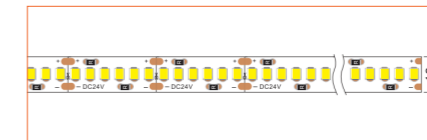

Length	2m/6.56ft
Dimension (W*H)	60mm/2.34"
Max Flex Width	30.2mm/1.18"
Pitch for Diffusion	240LED/m

*Please note that unless otherwise indicated, tape lights, extrusions and lenses will come separately and not assembled.

Standard is 1m/3.28ft per piece, other lengths can be customized.

Maximum: 2m/6.56ft per piece.

LED TAPES

HIGH EFFICACY

Ref: AERO TAPE HD

Ref: AERO TAPE HD IP54

WHITE

Ref: AERO TAPE

Ref: AERO TAPE HD

Ref: ALTA TAPE

Ref: NOVA TAPE

Ref: NOVA TAPE S

Ref: AERO TAPE IP54

Ref: AERO TAPE CC IP20

Ref: AERO TAPE CC IP65

Ref: NOVA TAPE IP67