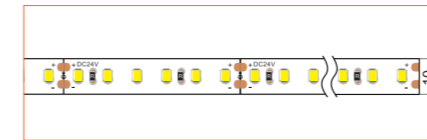

Length	2m/6.56ft
Dimension (W*H)	60mm/2.34"
Max Flex Width	30.2mm/1.18"
Pitch for Diffusion	240LED/m

*Please note that unless otherwise indicated, tape lights, extrusions and lenses will come separately and not assembled.

Standard is 1m/3.28ft per piece, other lengths can be customized.

Maximum: 2m/6.56ft per piece.

LED TAPES

HIGH EFFICACY

Ref: AERO TAPE HD

Ref: AERO TAPE HD IP54

WHITE

Ref: AERO TAPE

Ref: AERO TAPE HD

Ref: ALTA TAPE

Ref: NOVA TAPE

Ref: NOVA TAPE S

Ref: AERO TAPE IP54

Ref: AERO TAPE CC IP20

Ref: AERO TAPE CC IP65

Ref: NOVA TAPE IP67