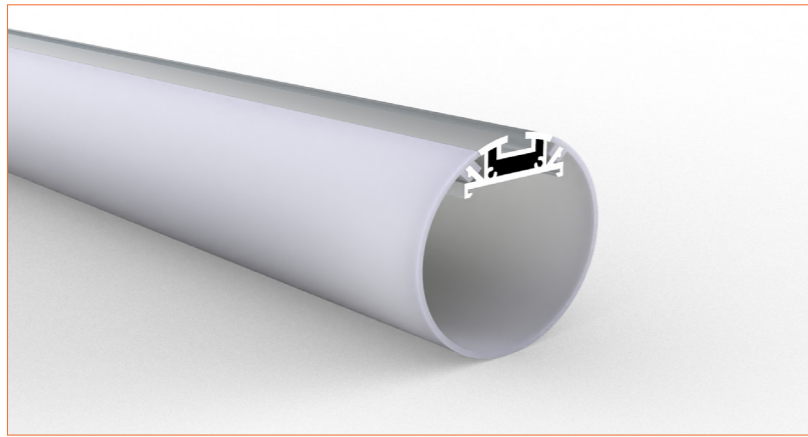

PRO PROFILE SURFACE BE60

ACCESSORIES

Metal End Cap

Metal Clip

Suspend Accessories

TECHNICAL DRAWING

TECHNICAL DATA

Product Options	Materials	Order Code
Aluminium Profile	AL6063-T5	BE-AP60
Opal PC Cover	PC	BE-PC60
Plastic End Cap	/	BE-PEC60
Metal Clip	/	BE-MC60
Suspended Wire	/	BE-SW60

Length	2m/6.56ft
Dimension (W*H)	60mm/2.34"
Max Flex Width	30.2mm/1.18"
Pitch for Diffusion	240LED/m

*Please note that unless otherwise indicated, tape lights, extrusions and lenses will come separately and not assembled.

Standard is 1m/3.28ft per piece, other lengths can be customized.

Maximum: 2m/6.56ft per piece.

LED TAPES

HIGH EFFICACY

Ref: AERO TAPE HD

Ref: AERO TAPE HD IP54

WHITE

Ref: AERO TAPE