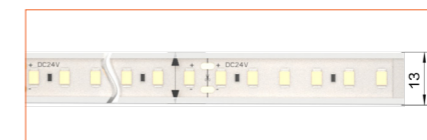

Standard is 1m/3.28ft per piece, other lengths can be customized.

Maximum: 2m/6.56ft per piece.

LED TAPES

HIGH EFFICACY

Ref: AERO TAPE HD

Ref: AERO TAPE HD IP54

WHITE

Ref: AERO TAPE

Ref: AERO TAPE HD

Ref: ALTA TAPE

Ref: NOVA TAPE

Ref: NOVA TAPE S

Ref: AERO TAPE IP54

Ref: AERO TAPE CC IP20

Ref: AERO TAPE CC IP65

Ref: NOVA TAPE IP67

Ref: NOVA TAPE IP54

Ref: AERO TAPE IP68

Ref: ALTA TAPE IP68

RGB / RGBW

Ref: BELA TAPE RGBW

Ref: BELA TAPE RGBWW

Ref: NOVA TAPE RGB

Ref: NOVA TAPE RGBW