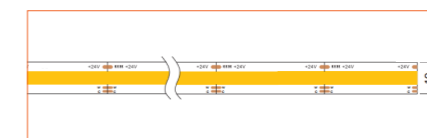

Standard is 1m/3.28ft per piece, other lengths can be customized.

Maximum: 2m/6.56ft per piece.

LED TAPES

HIGH EFFICACY

Ref: AERO TAPE HD

Ref: AERO TAPE HD IP54

WHITE

Ref: AERO TAPE

Ref: NOVA TAPE IP54

Ref: AERO TAPE IP68

Ref: ALTA TAPE IP68

RGB / RGBW

Ref: BELA TAPE RGBW

Ref: BELA TAPE RGBWW

Ref: NOVA TAPE RGB

Ref: NOVA TAPE RGBW

Ref: NOVA TAPE RGBWW

TUNABLE WHITE / DIM TO WARM

Ref: NOVA TAPE DTW

Ref: NOVA TAPE TW

Ref: NOVA TAPE S TW

Ref: AERO TAPE TW