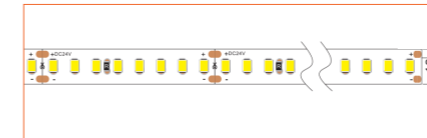

PRO PROFILE SURFACE BE60

ACCESSORIES

Metal End Cap

Metal Clip

Suspend Accessories

TECHNICAL DRAWING

TECHNICAL DATA

Product Options	Materials	Order Code
Aluminium Profile	AL6063-T5	BE-AP60
Opal PC Cover	PC	BE-PC60
Plastic End Cap	/	BE-PEC60
Metal Clip	/	BE-MC60
Suspended Wire	/	BE-SW60

Length	2m/6.56ft
Dimension (W*H)	60mm/2.34"
Max Flex Width	30.2mm/1.18"
Pitch for Diffusion	240LED/m

*Please note that unless otherwise indicated, tape lights, extrusions and lenses will come separately and not assembled.

Standard is 1m/3.28ft per piece, other lengths can be customized.

Maximum: 2m/6.56ft per piece.

LED TAPES

HIGH EFFICACY

Ref: AERO TAPE HD

Ref: AERO TAPE HD IP54

WHITE

Ref: AERO TAPE