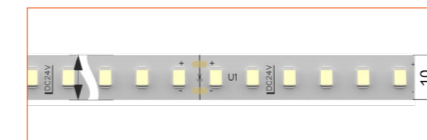

Standard is 1m/3.28ft per piece, other lengths can be customized.

Maximum: 2m/6.56ft per piece.

LED TAPES

HIGH EFFICACY

Ref: AERO TAPE HD

Ref: AERO TAPE HD IP54

WHITE

Ref: AERO TAPE

Ref: AERO TAPE HD

Ref: ALTA TAPE

Ref: NOVA TAPE

Ref: NOVA TAPE S

Ref: AERO TAPE IP54

Ref: AERO TAPE CC IP20

Ref: AERO TAPE CC IP65

Ref: NOVA TAPE IP67

Ref: NOVA TAPE IP54

Ref: AERO TAPE IP68

Ref: ALTA TAPE IP68

RGB / RGBW

Ref: BELA TAPE RGBW

Ref: BELA TAPE RGBWW

Ref: NOVA TAPE RGB

Ref: NOVA TAPE RGBW