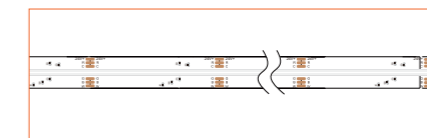

Standard is 1m/3.28ft per piece, other lengths can be customized.

Maximum: 2m/6.56ft per piece.

LED TAPES

HIGH EFFICACY

Ref: AERO TAPE HD

Ref: AERO TAPE HD IP54

WHITE

Ref: AERO TAPE

Ref: AERO TAPE HD

Ref: ALTA TAPE

Ref: NOVA TAPE

Ref: NOVA TAPE S

Ref: AERO TAPE IP54

Ref: AERO TAPE CC IP20

Ref: AERO TAPE CC IP65

Ref: NOVA TAPE IP67

Ref: NOVA TAPE IP54

Ref: AERO TAPE IP68

Ref: ALTA TAPE IP68

RGB / RGBW

Ref: BELA TAPE RGBW

Ref: BELA TAPE RGBWW

Ref: NOVA TAPE RGB

Ref: NOVA TAPE RGBW

Ref: NOVA TAPE RGBWW

TUNABLE WHITE / DIM TO WARM

Ref: NOVA TAPE DTW

Ref: NOVA TAPE TW

Ref: NOVA TAPE S TW

Ref: AERO TAPE TW