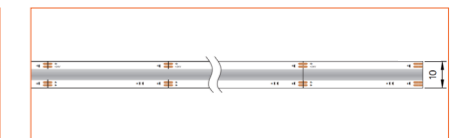

Standard is 1m/3.28ft per piece, other lengths can be customized.

Maximum: 2m/6.56ft per piece.

LED TAPES

HIGH EFFICACY

Ref: AERO TAPE HD

Ref: AERO TAPE HD IP54

WHITE

Ref: AERO TAPE

Ref: NOVA TAPE IP54

Ref: AERO TAPE IP68

Ref: ALTA TAPE IP68

RGB / RGBW

Ref: BELA TAPE RGBW

Ref: BELA TAPE RGBWW

Ref: NOVA TAPE RGB

Ref: NOVA TAPE RGBW