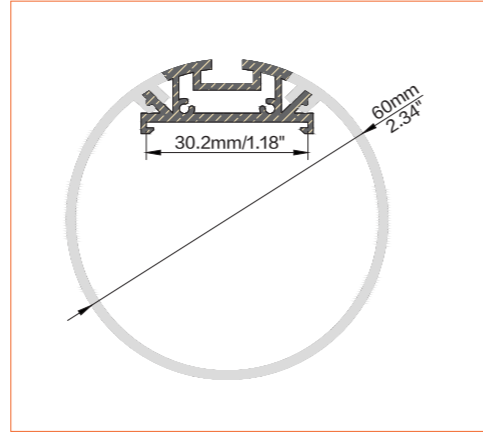

PRO PROFILE SURFACE BE60

ACCESSORIES

Metal End Cap

Metal Clip

Suspend Accessories

TECHNICAL DRAWING

TECHNICAL DATA

Product Options	Materials	Order Code
Aluminium Profile	AL6063-T5	BE-AP60
Opal PC Cover	PC	BE-PC60
Plastic End Cap	/	BE-PEC60
Metal Clip	/	BE-MC60
Suspended Wire	/	BE-SW60

Length	2m/6.56ft
Dimension (W*H)	60mm/2.34"
Max Flex Width	30.2mm/1.18"
Pitch for Diffusion	240LED/m

*Please note that unless otherwise indicated, tape lights, extrusions and lenses will come separately and not assembled.

Standard is 1m/3.28ft per piece, other lengths can be customized.

Maximum: 2m/6.56ft per piece.

LED TAPES

HIGH EFFICACY

Ref: AERO TAPE HD

Ref: AERO TAPE HD IP54

WHITE

Ref: AERO TAPE