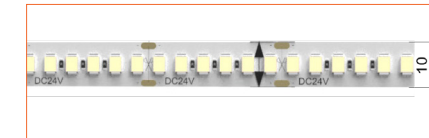

Ref: AERO TAPE HD IP54