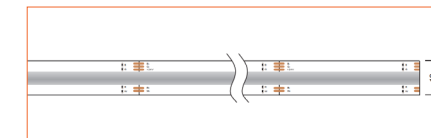

### RGB / RGBW

Ref: BELA TAPE RGBW

Ref: BELA TAPE RGBWW

Ref: NOVA TAPE RGB

Ref: NOVA TAPE RGBW

Ref: NOVA TAPE RGBWW

### TUNABLE WHITE / DIM TO WARM

Ref: NOVA TAPE DTW

Ref: NOVA TAPE TW

Ref: NOVA TAPE S TW

Ref: AERO TAPE TW