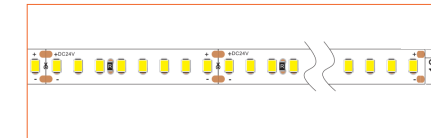

LED TAPES

HIGH EFFICACY

Ref: AERO TAPE HD