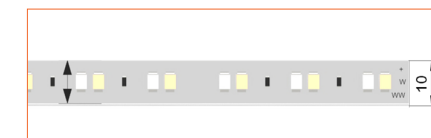

### TUNABLE WHITE / DIM TO WARM

Ref: NOVA TAPE DTW

Ref: NOVA TAPE TW

Ref: NOVA TAPE S TW

Ref: AERO TAPE TW