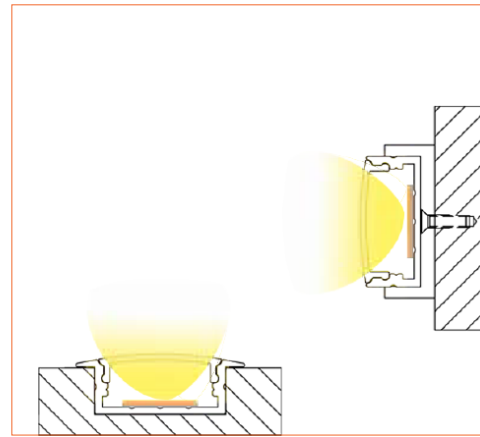

## ACCESSORIES

Plastic End Cap

Adjustable Angle Clips

Plastic Clip

Metal Clip

Length	2m/6.56ft
Dimension (W*H)	30.3*9.75mm/1.19"*0.38"
Max Flex Width	20.7mm/0.81"
Pitch for Diffusion	180LED/m

\*Please note that unless otherwise indicated, tape lights, extrusions and lenses will come separately and not assembled.  
Standard is 1m/3.28ft per piece, other lengths can be customized.  
Maximum: 2m/6.56ft per piece.