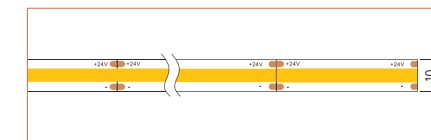

### WHITE

Ref: AERO TAPE

Ref: AERO TAPE HD

Ref: ALTA TAPE

Ref: NOVA TAPE

Ref: NOVA TAPE S

Ref: AERO TAPE IP54

Ref: AERO TAPE CC IP20

Ref: AERO TAPE CC IP65

Ref: NOVA TAPE IP67

Ref: NOVA TAPE IP54

Ref: AERO TAPE IP68

Ref: ALTA TAPE IP68