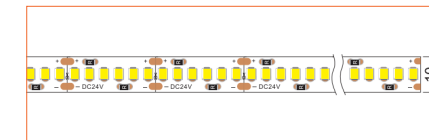

Ref: AERO TAPE HD