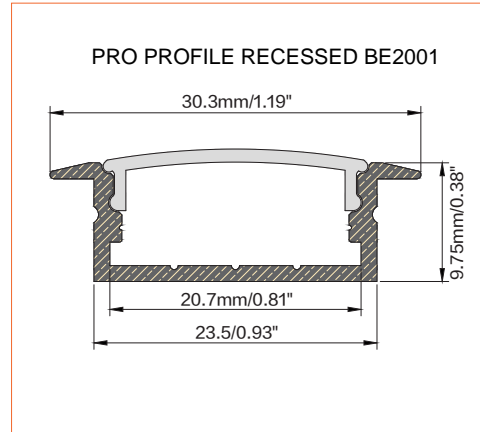

## ACCESSORIES

Plastic End Cap

Adjustable Angle Clips

Plastic Clip

Metal Clip

## TECHNICAL DRAWING

Length	2m/6.56ft
Dimension (W*H)	30.3*9.75mm/1.19"*0.38"
Max Flex Width	20.7mm/0.81"
Pitch for Diffusion	180LED/m

\*Please note that unless otherwise indicated, tape lights, extrusions and lenses will come separately and not assembled.  
Standard is 1m/3.28ft per piece, other lengths can be customized.  
Maximum: 2m/6.56ft per piece.