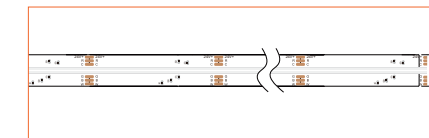

### RGB / RGBW

Ref: BELA TAPE RGBW

Ref: BELA TAPE RGBWW

Ref: NOVA TAPE RGB

Ref: NOVA TAPE RGBW

Ref: NOVA TAPE RGBWW

### TUNABLE WHITE / DIM TO WARM

Ref: NOVA TAPE DTW

Ref: NOVA TAPE TW

Ref: NOVA TAPE S TW

Ref: AERO TAPE TW