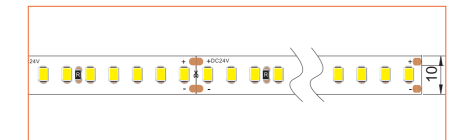

Ref: ALTA TAPE