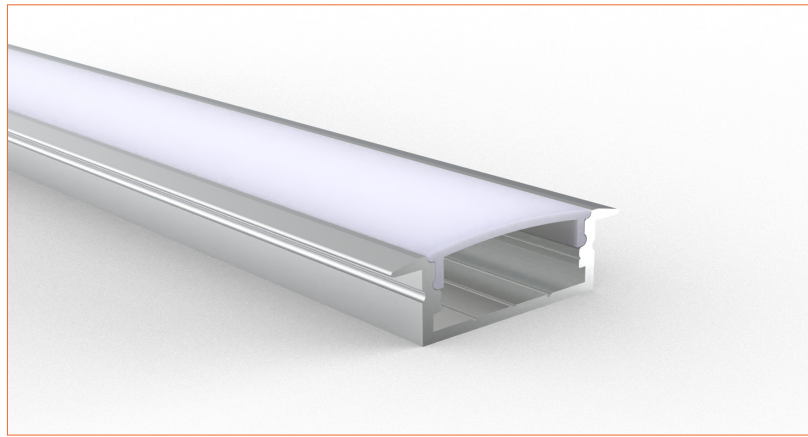

# PRO PROFILE RECESSED BE2001

## ACCESSORIES

Plastic End Cap

Adjustable Angle Clips

Plastic Clip

Metal Clip

Length	2m/6.56ft
Dimension (W*H)	30.3*9.75mm/1.19"*0.38"
Max Flex Width	20.7mm/0.81"
Pitch for Diffusion	180LED/m

\*Please note that unless otherwise indicated, tape lights, extrusions and lenses will come separately and not assembled.  
Standard is 1m/3.28ft per piece, other lengths can be customized.  
Maximum: 2m/6.56ft per piece.