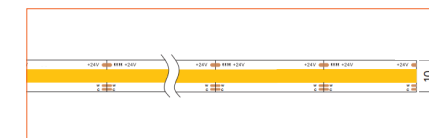

### RGB / RGBW

Ref: BELA TAPE RGBW

Ref: BELA TAPE RGBWW

Ref: NOVA TAPE RGB

Ref: NOVA TAPE RGBW

Ref: NOVA TAPE RGBWW

### TUNABLE WHITE / DIM TO WARM

Ref: NOVA TAPE DTW

Ref: NOVA TAPE TW

Ref: NOVA TAPE S TW

Ref: AERO TAPE TW