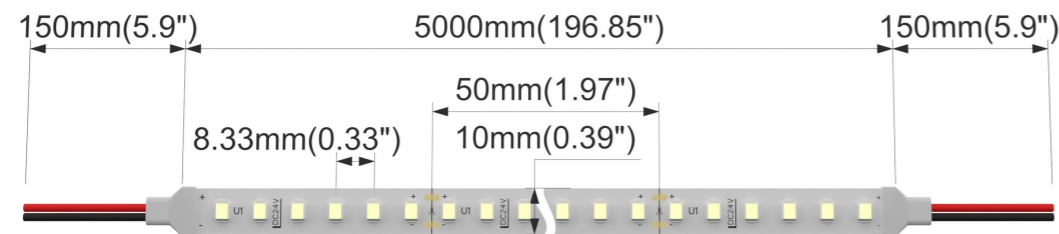

AERO TAPE CC IP20

Flexible,
cuttable and dimmable tape.
Pre-wired tape, simple and
quick installation.
Easy to mount on smooth
surfaces thanks to high quality
3M tape at the back.

One BIN Only to ensure perfect
color consistency

AERO TAPE CC IP20

- With 120 LEDs per meter of high quality SMD2835 and a width of 10mm/0.39".
- Running on 24 VDC, it is designed to use no more than 14.4Watts/m(4.39Watts/ft).
- Using SMD2835 with SDCM3 and One BIN Only to ensure perfect color consistency.
- High CRI90 to present ultra-real colors.

Electrical data

Voltage	DC24V(±0.5V)	
LED PIN Temperature	Max.65°C /149°F	
Storage Temperature	-25°C /-13°F _{min} / 60°C /140°F _{max}	
SMD Type	2835	
LEDs/m	120LEDs/m	
Efficiency(lm/W)	104lm/w(4000K)	
SDCM	3 (2700K, 3000K, 4000K)	
CRI	Ra90	
Max current/LED	30mA	
Cut Increments	50mm/1.97"	
Waterproof rate	IP20	
Warranty	5 Years	

Example 2:
AERP TAPE CC-30-10000-040
AERO TAPE CC, 3000K, 10M/reel (32.8ft/
reel) , 4W/FT

Accessories

Art.#	Description	Picture	Art.#	Description	Picture
C0001	Connector for Strip to strip connection, IP20		T0001	VHB 3M adhesive tape	
C0002	Connector for Strip to cable connection, IP20		XLG-150-24-A	PSU 24V/150W IP67, Non-dimmable, White, 100-305V supply	
MF001	Male and Female connector, IP20		ELG-150-24B	PSU 24V/150W IP67, 3 in 1 dimming function, White, 100-305V supply	
MF002	Male and Female DC connector, IP44		ELG-150-24DA	PSU 24V/150W IP67, Non-dimmable, White, 100-305V supply	