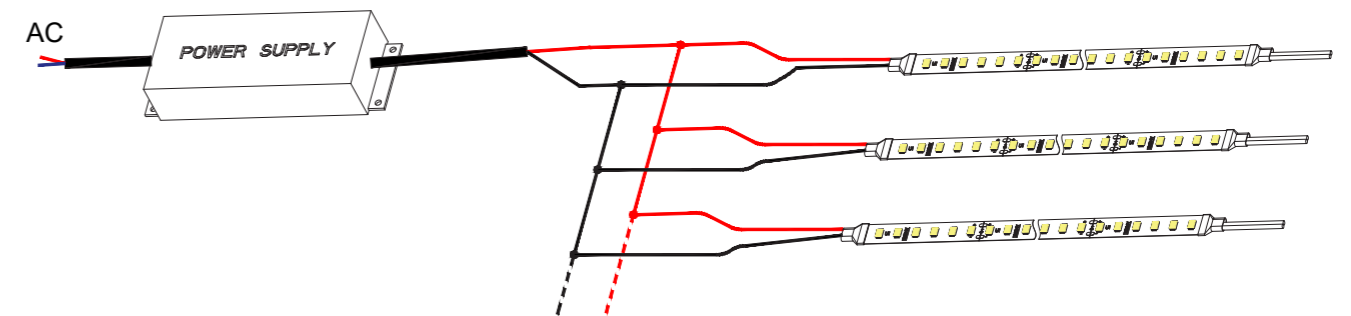

Wiring connection