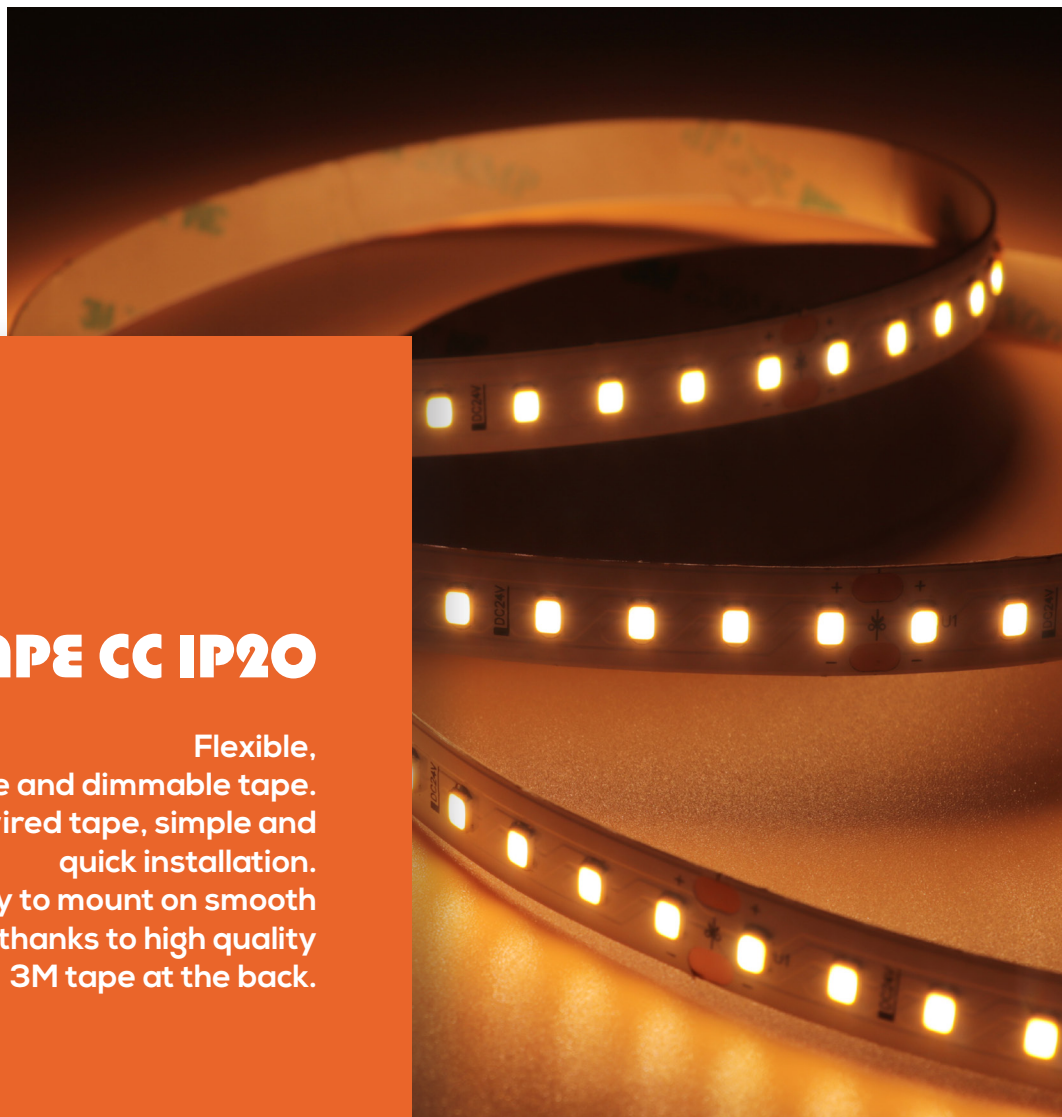

AERO TAPE CC IP20

Flexible,
cuttable and dimmable tape.
Pre-wired tape, simple and
quick installation.
Easy to mount on smooth
surfaces thanks to high quality
3M tape at the back.

One BIN Only to ensure perfect
color consistency

AERO TAPE CC IP20

- With 120 LEDs per meter of high quality SMD2835 and a width of 10mm/0.39".
- Running on 24 VDC, it is designed to use no more than 14.4Watts/m(4.39Watts/ft).
- Using SMD2835 with SDCM3 and One BIN Only to ensure perfect color consistency.
- High CRI90 to present ultra-real colors.

Product Features:

- Flexible, cuttable and dimmable LED strip.
- Easy mounting on most smooth surfaces thanks to self-adhesive tape on tape back.
- Complete color temperatures with long runs for low-voltage light strip.

Electrical data

Voltage	DC24V(±0.5V)	
LED PIN Temperature	Max.65°C /149°F	
Storage Temperature	-25°C /-13°F _{min} / 60°C /140°F _{max}	
SMD Type	2835	
LEDs/m	120LEDs/m	
Efficiency(lm/W)	104lm/w(4000K)	
SDCM	3 (2700K, 3000K, 4000K)	
CRI	Ra90	
Max current/LED	30mA	
Cut Increments	50mm/1.97"	
Waterproof rate	IP20	
Warranty	5 Years	