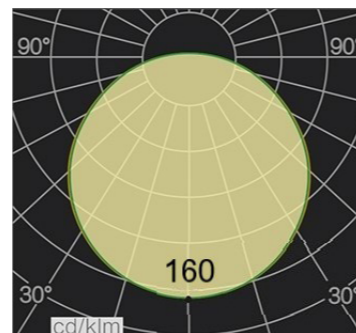

Important notice

-The given data are typical values due to the tolerances of the production process and the electrical components, values for light output and electrical power can vary up to 10%.

Order code

SERIES NAME	COLOR	LENGTH	POWER
AERO TAPE CC	27=2700K	05000=5m/196.85"	293=2.93W
	30=3000K		439=4.39W
	40=4000K		
	65=6500K		

Example 1:
AERP TAPE CC-27-05000-029
AERO TAPE CC, 2700K, 5M/reel (16.4ft/
reel=196.85"/reel) , 2.9W/FT

Example 2:
AERP TAPE CC-30-10000-040
AERO TAPE CC, 3000K, 10M/reel (32.8ft/
reel) , 4W/FT

Accessories

Art.#	Description	Picture	Art.#	Description	Picture
C0001	Connector for Strip to strip connection, IP20		T0001	VHB 3M adhesive tape	
C0002	Connector for Strip to cable connection, IP20		XLG-150-24-A	PSU 24V/150W IP67, Non-dimmable, White, 100-305V supply	
MF001	Male and Female connector, IP20		ELG-150-24B	PSU 24V/150W IP67, 3 in 1 dimming function, White, 100-305V supply	
MF002	Male and Female DC connector, IP44		ELG-150-24DA	PSU 24V/150W IP67, Non-dimmable, White, 100-305V supply