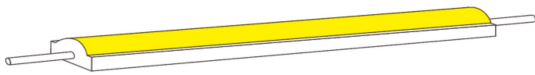

Feed Entry Options

Front+Front feed entry (FF)