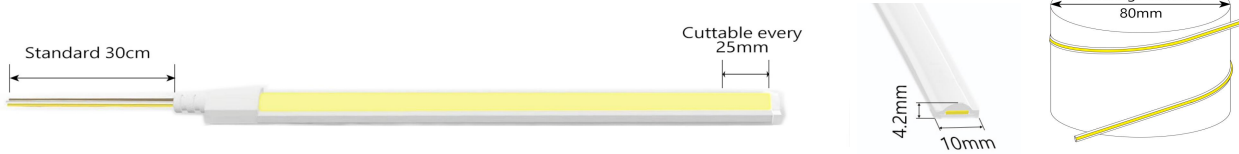

LINIO NEON EOS TV HE

Indoor · Field Cuttable · High Efficacy

Beamever

Features

- High efficacy up to 102lm/W
- Hybrid neon tape, completely dot-free
- Field cuttable & joinable
- UV stable without yellowing or cracking over time
- All dimming protocols dimmable
- 5 years warranty

Fixture type	
Project name	
Project phase	
Date	

Dimension & Bending

Physical

Dimensions	Width 10mm
Bend Direction	Vertical bending
Bend Diameter	80mm
Cutting Interval	25mm
Field Cuttable	Yes
Housing Material	Dow Corning
Housing Technique	Co-extrusion
Body Color	White
Finish	Matte
Feed Entry	Front
Feed Length	Standard length 30cm
End Cap	Injected (Factory made only)/Silicone
Mounting	Clips/extrusion/adhesive tape
Storage Temperature	-40~60°C (-40~140°F)
Ambient Temperature	-20~40°C (-4~104°F)
Max. Production Length	30m

Performance & Electrical

Voltage	24VDC (23.5Vmin, 24.5Vmax)
Beam Angle	110°
MacAdam	3 steps
Efficacy (lm/W)	102.08lm/W @4000K
CRI	≥90
Lumen Maintenance	> 54,000 hours
IP Rating	IP65
Resistance	UV, solvent, saltwater, flame
Dimming	Triac, ELV, PWM, 0-10V, DMX
Control Protocol	N/A
Warranty	5 years

* Standard length is 1m/pcs.

Name	Straight aluminum channel
Code	LNEOS-SC-10
Material	Aluminum
Mounting style	Surface mounted
Length	1m
Width	11.7mm
Height	5.8mm
Internal width	/

* Standard length is 1m/pcs.