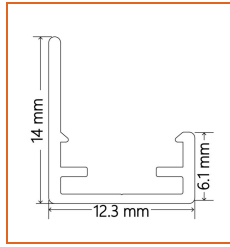

Fixture type	
Project name	
Project phase	
Date	

Dimension & Bending

Physical

Dimensions	Width 10mm
Bend Direction	Vertical bending
Bend Diameter	80mm
Cutting Interval	25mm
Field Cuttable	Yes
Housing Material	Dow Corning
Housing Technique	Co-extrusion
Body Color	White
Finish	Matte
Feed Entry	Front
Feed Length	Standard length 30cm
End Cap	Injected (Factory made only)/Silicone
Mounting	Clips/extrusion/adhesive tape
Storage Temperature	-40~60°C (-40~140°F)
Ambient Temperature	-20~40°C (-4~104°F)
Max. Production Length	30m

* Standard length is 1m/pcs.

Name	Straight aluminum channel
Code	LNEOS-SC-10
Material	Aluminum
Mounting style	Surface mounted
Length	1m
Width	11.7mm
Height	5.8mm
Internal width	/

* Standard length is 1m/pcs.

Name	Recessed aluminum channel
Code	LNEOS-RC-10
Material	Aluminum
Mounting style	Recessed mounted
Length	1m
Width	19mm
Height	5.8mm
Internal width	/

LINIO NEON EOS TV HE

Indoor · Field Cuttable · High Efficacy

Beamever

* Standard length is 1m/pcs.

Name	Light-block aluminum channel
Code	LNEOS-LBC-10
Material	Aluminum
Mounting style	Surface mounted
Length	1m
Width	12.3mm
Height	14mm
Internal width	/

* Standard length is 1m/pcs.