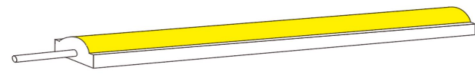

Front+Closed feed entry (FC)