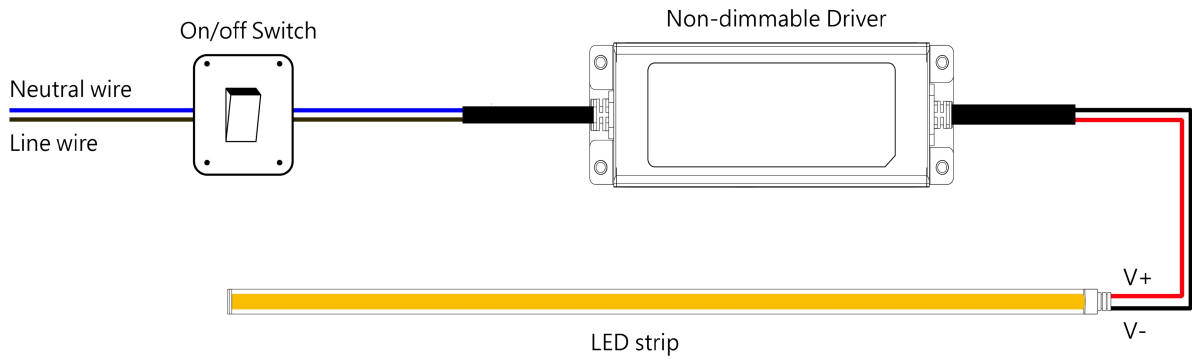

Name Silicone front end cap
Code LNEOS-SEC-F-2P-10

Silicone end cap front entry with 20cm 2 pin cable

Name Strip to cable connector
Code LNEOS-STC-2P-10

Strip-to-cable connector with 15cm cable, IP20, 2 pin

Name Male and female connectors
Code MFC-2P-20

Male and female connectors with 30cm cable, IP20, 2 pin

Name Silicone glue
Code SG

Silicone glue

Name VHB 3M adhesive back tape
Code VHB

EOS already comes with normal 3M back tape, VHB 3M tape has stronger stickiness.

LINIO NEON EOS TV HE

Indoor · Field Cuttable · High Efficacy

Beamever

Wiring Diagram

Non Dimmable

Dimmable