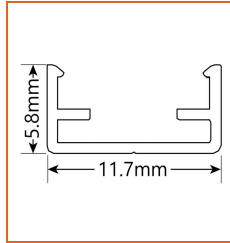

Fixture type	
Project name	
Project phase	
Date	

Dimension & Bending

Physical

Dimensions	Width 10mm
Bend Direction	Vertical bending
Bend Diameter	80mm
Cutting Interval	25mm
Field Cuttable	Yes
Housing Material	Dow Corning
Housing Technique	Co-extrusion
Body Color	White
Finish	Matte
Feed Entry	Front
Feed Length	Standard length 30cm
End Cap	Injected (Factory made only)/Silicone
Mounting	Clips/extrusion/adhesive tape
Storage Temperature	-40~60°C (-40~140°F)
Ambient Temperature	-20~40°C (-4~104°F)
Max. Production Length	30m

* Standard length is 1m/pcs.

Name	Straight aluminum channel
Code	LNEOS-SC-10
Material	Aluminum
Mounting style	Surface mounted
Length	1m
Width	11.7mm
Height	5.8mm
Internal width	/

* Standard length is 1m/pcs.

Name	Recessed aluminum channel
Code	LNEOS-RC-10
Material	Aluminum
Mounting style	Recessed mounted
Length	1m
Width	19mm
Height	5.8mm
Internal width	/

LINIO NEON EOS TV HE

Indoor · Field Cuttable · High Efficacy

Beamever

* Standard length is 1m/pcs.

Name	Light-block aluminum channel
Code	LNEOS-LBC-10
Material	Aluminum
Mounting style	Surface mounted
Length	1m
Width	12.3mm
Height	14mm
Internal width	/

* Standard length is 1m/pcs.