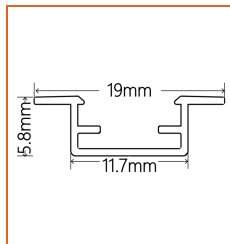

Fixture type	
Project name	
Project phase	
Date	

Dimension & Bending

Physical

Dimensions	Width 10mm
Bend Direction	Vertical bending
Bend Diameter	80mm
Cutting Interval	25mm
Field Cuttable	Yes
Housing Material	Dow Corning
Housing Technique	Co-extrusion
Body Color	White
Finish	Matte
Feed Entry	Front
Feed Length	Standard length 30cm
End Cap	Injected (Factory made only)/Silicone
Mounting	Clips/extrusion/adhesive tape
Storage Temperature	-40~60°C (-40~140°F)
Ambient Temperature	-20~40°C (-4~104°F)
Max. Production Length	30m

* Standard length is 1m/pcs.

Name	Straight aluminum channel
Code	LNEOS-SC-10
Material	Aluminum
Mounting style	Surface mounted
Length	1m
Width	11.7mm
Height	5.8mm
Internal width	/

* Standard length is 1m/pcs.

Name	Recessed aluminum channel
Code	LNEOS-RC-10
Material	Aluminum
Mounting style	Recessed mounted
Length	1m
Width	19mm
Height	5.8mm
Internal width	/

LINIO NEON EOS TV HE

Indoor · Field Cuttable · High Efficacy

Beamever

* Standard length is 1m/pcs.

Name	Light-block aluminum channel
Code	LNEOS-LBC-10
Material	Aluminum
Mounting style	Surface mounted
Length	1m
Width	12.3mm
Height	14mm
Internal width	/

* Standard length is 1m/pcs.