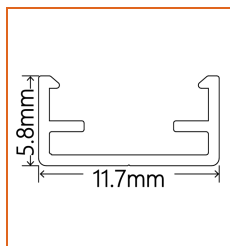

Fixture type	
Project name	
Project phase	
Date	

Dimension & Bending

Physical

Dimensions	Width 10mm
Bend Direction	Vertical bending
Bend Diameter	80mm
Cutting Interval	25mm
Field Cuttable	Yes
Housing Material	Dow Corning
Housing Technique	Co-extrusion
Body Color	White
Finish	Matte
Feed Entry	Front
Feed Length	Standard length 30cm
End Cap	Injected (Factory made only)/Silicone
Mounting	Clips/extrusion/adhesive tape
Storage Temperature	-40~60°C (-40~140°F)
Ambient Temperature	-20~40°C (-4~104°F)
Max. Production Length	30m

* Standard length is 1m/pcs.

Name	Straight aluminum channel
Code	LNEOS-SC-10
Material	Aluminum
Mounting style	Surface mounted
Length	1m
Width	11.7mm
Height	5.8mm
Internal width	/

* Standard length is 1m/pcs.

Name	Recessed aluminum channel
Code	LNEOS-RC-10
Material	Aluminum
Mounting style	Recessed mounted
Length	1m
Width	19mm
Height	5.8mm
Internal width	/

LINIO NEON EOS TV HE

Indoor · Field Cuttable · High Efficacy

Beamever

* Standard length is 1m/pcs.

Name	Light-block aluminum channel
Code	LNEOS-LBC-10
Material	Aluminum
Mounting style	Surface mounted
Length	1m
Width	12.3mm
Height	14mm
Internal width	/

* Standard length is 1m/pcs.