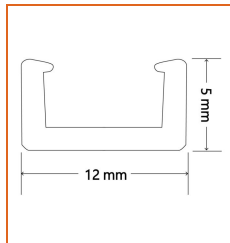

Mounting Options

* Recommend use 3 mounting clip for 1m of neon.

Name	Mounting clip
Code	LNEOS-CL-10
Material	PC
Mounting style	Surface mounted
Length	14mm
Width	12mm
Height	5mm
Internal Width	/