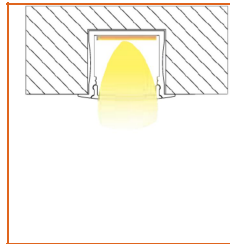

## Mounting Options

\* Standard length is 1m/pcs.

Name	Straight aluminum channel
Code	BE1202
Material	Alluminum
Mounting style	Surface mounted
Length	1m
Width	17.3mm
Height	14.5mm
Internal width	12.5mm

\* Standard length is 1m/pcs.