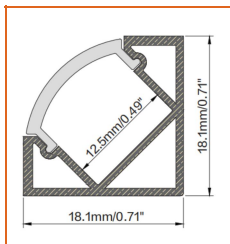

## Order Code

Series	Temp./Color	Power	Connector Wire	IP Rating	Length (mm)
AERO	27=2700K 30=3000K 40=4000K 65=6500K	048=4.8W 096=9.6W 144=14.4W 192=19.2W 240=24W	OW=Open wire 15cm MFC=Male & female connector 20cm	67=IP67	Min. 50mm Max. 30000mm Cut Inc. 50mm

## Mounting Options

\* Standard length is 1m/pcs.

Name	Straight aluminum channel
Code	BE1202
Material	Alluminum
Mounting style	Surface mounted
Length	1m
Width	17.3mm
Height	14.5mm
Internal width	12.5mm

\* Standard length is 1m/pcs.

Name	Straight aluminum channel
Code	BE1201
Material	Alluminum
Mounting style	Recessed mounted
Length	1m
Width	17.3mm
Height	14.5mm
Internal width	12.5mm

\* Standard length is 1m/pcs.

Name	Straight aluminum channel
Code	BE1203
Material	Alluminum
Mounting style	Angled mounted
Length	1m
Width	18.1mm
Height	18.1mm
Internal width	12.5mm

\* Standard length is 1m/pcs.

Name	Straight aluminum channel
Code	BE5615
Material	Alluminum
Mounting style	Mud-in
Length	1m
Width	15.5mm
Height	15mm
Internal width	12.5mm

\* For more options, please refer to "Beamever Profile Spec Sheet"