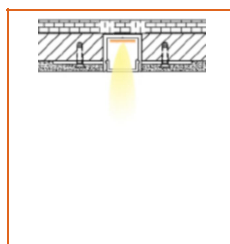

* Standard length is 1m/pcs.

Name	Straight aluminum channel
Code	BE5615
Material	Alluminum
Mounting style	Mud-in
Length	1m
Width	15.5mm
Height	15mm
Internal width	12.5mm

* For more options, please refer to "Beamever Profile Spec Sheet"