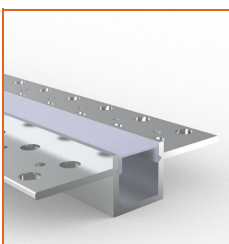

## Mounting Options

\* Standard length is 1m/pcs.

Name	Straight aluminum channel
Code	BE1202
Material	Alluminum
Mounting style	Surface mounted
Length	1m
Width	17.3mm
Height	14.5mm
Internal width	12.5mm

\* Standard length is 1m/pcs.

Name	Straight aluminum channel
Code	BE1201
Material	Alluminum
Mounting style	Recessed mounted
Length	1m
Width	17.3mm
Height	14.5mm
Internal width	12.5mm

\* Standard length is 1m/pcs.

Name	Straight aluminum channel
Code	BE1203
Material	Alluminum
Mounting style	Angled mounted
Length	1m
Width	18.1mm
Height	18.1mm
Internal width	12.5mm