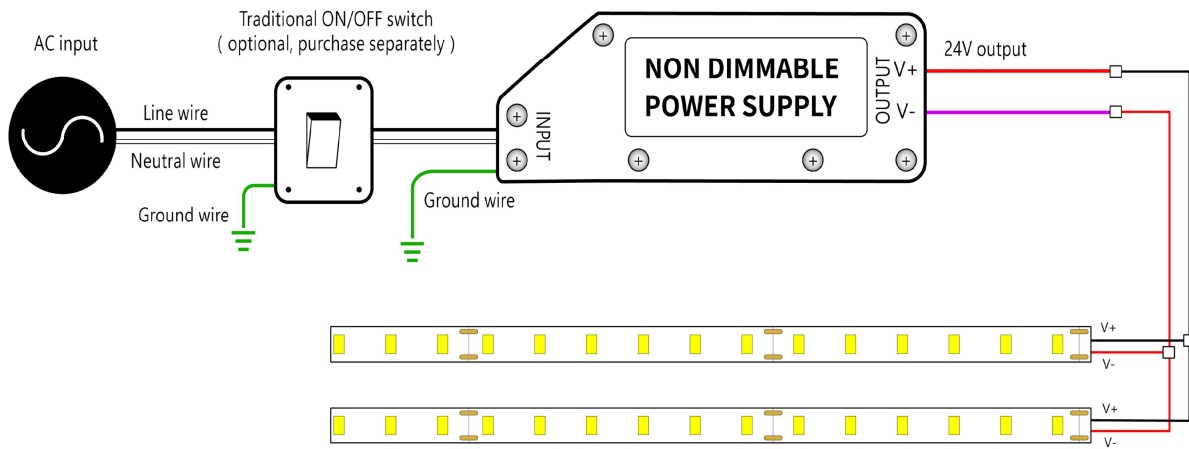

AERO TAPE IP67

Outdoor · White

Wiring Diagram

Non Dimmable