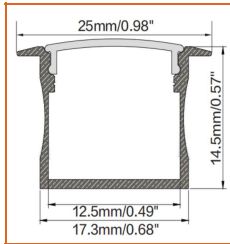

## Order Code

Series	Temp./Color	Power	Connector Wire	IP Rating	Length (mm)
AERO	27=2700K 30=3000K 40=4000K 65=6500K	048=4.8W 096=9.6W 144=14.4W 192=19.2W 240=24W	OW=Open wire 15cm MFC=Male & female connector 20cm	67=IP67	Min. 50mm Max. 30000mm Cut Inc. 50mm

## Mounting Options

\* Standard length is 1m/pcs.

Name	Straight aluminum channel
Code	BE1202
Material	Alluminum
Mounting style	Surface mounted
Length	1m
Width	17.3mm
Height	14.5mm
Internal width	12.5mm

\* Standard length is 1m/pcs.

Name	Straight aluminum channel
Code	BE1201
Material	Alluminum
Mounting style	Recessed mounted
Length	1m
Width	17.3mm
Height	14.5mm
Internal width	12.5mm

\* Standard length is 1m/pcs.

Name	Straight aluminum channel
Code	BE1203
Material	Alluminum
Mounting style	Angled mounted
Length	1m
Width	18.1mm
Height	18.1mm
Internal width	12.5mm

\* Standard length is 1m/pcs.

Name	Straight aluminum channel
Code	BE5615
Material	Alluminum
Mounting style	Mud-in
Length	1m
Width	15.5mm
Height	15mm
Internal width	12.5mm

\* For more options, please refer to "Beamever Profile Spec Sheet"