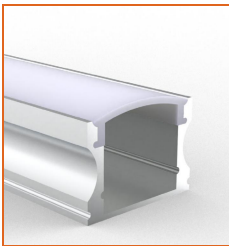

AERO TAPE IP67

Outdoor · White

Order Code

Series	Temp./Color	Power	Connector Wire	IP Rating	Length (mm)
AERO	27=2700K 30=3000K 40=4000K 65=6500K	048=4.8W 096=9.6W 144=14.4W 192=19.2W 240=24W	OW=Open wire 15cm MFC=Male & female connector 20cm	67=IP67	Min. 50mm Max. 30000mm Cut Inc. 50mm

Example: AERO-30-048-OW-67-05000

* Customizable—Contact Beamever representatives

Mounting Options

* Standard length is 1m/pcs.

Name	Straight aluminum channel
Code	BE1202
Material	Alluminum
Mounting style	Surface mounted
Length	1m
Width	17.3mm
Height	14.5mm
Internal width	12.5mm