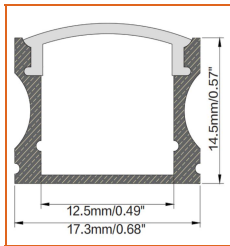

## Dimension & Bending

## Order Code

Series	Temp./Color	Power	Connector Wire	IP Rating	Length (mm)
AERO	27=2700K 30=3000K 40=4000K 65=6500K	048=4.8W 096=9.6W 144=14.4W 192=19.2W 240=24W	OW=Open wire 15cm MFC=Male & female connector 20cm	67=IP67	Min. 50mm Max. 30000mm Cut Inc. 50mm

## Mounting Options

\* Standard length is 1m/pcs.

Name	Straight aluminum channel
Code	BE1202
Material	Alluminum
Mounting style	Surface mounted
Length	1m
Width	17.3mm
Height	14.5mm
Internal width	12.5mm

\* Standard length is 1m/pcs.

Name	Straight aluminum channel
Code	BE1201
Material	Alluminum
Mounting style	Recessed mounted
Length	1m
Width	17.3mm
Height	14.5mm
Internal width	12.5mm

\* Standard length is 1m/pcs.

Name	Straight aluminum channel
Code	BE1203
Material	Alluminum
Mounting style	Angled mounted
Length	1m
Width	18.1mm
Height	18.1mm
Internal width	12.5mm