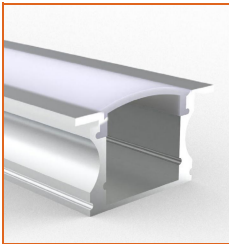

## Mounting Options

\* Standard length is 1m/pcs.

Name	Straight aluminum channel
Code	BE1202
Material	Alluminum
Mounting style	Surface mounted
Length	1m
Width	17.3mm
Height	14.5mm
Internal width	12.5mm

\* Standard length is 1m/pcs.