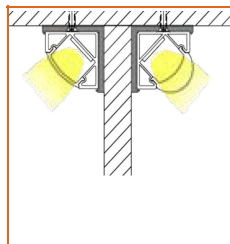

## Mounting Options

\* Standard length is 1m/pcs.

Name	Straight aluminum channel
Code	BE1202
Material	Alluminum
Mounting style	Surface mounted
Length	1m
Width	17.3mm
Height	14.5mm
Internal width	12.5mm

\* Standard length is 1m/pcs.

Name	Straight aluminum channel
Code	BE1201
Material	Alluminum
Mounting style	Recessed mounted
Length	1m
Width	17.3mm
Height	14.5mm
Internal width	12.5mm

\* Standard length is 1m/pcs.

Name	Straight aluminum channel
Code	BE1203
Material	Alluminum
Mounting style	Angled mounted
Length	1m
Width	18.1mm
Height	18.1mm
Internal width	12.5mm