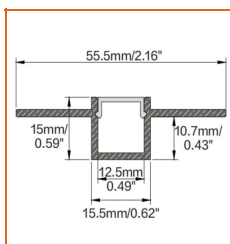

## Mounting Options

\* Standard length is 1m/pcs.

Name	Straight aluminum channel
Code	BE1202
Material	Alluminum
Mounting style	Surface mounted
Length	1m
Width	17.3mm
Height	14.5mm
Internal width	12.5mm

\* Standard length is 1m/pcs.

Name	Straight aluminum channel
Code	BE1201
Material	Alluminum
Mounting style	Recessed mounted
Length	1m
Width	17.3mm
Height	14.5mm
Internal width	12.5mm

\* Standard length is 1m/pcs.

Name	Straight aluminum channel
Code	BE1203
Material	Alluminum
Mounting style	Angled mounted
Length	1m
Width	18.1mm
Height	18.1mm
Internal width	12.5mm

\* Standard length is 1m/pcs.

Name	Straight aluminum channel
Code	BE5615
Material	Alluminum
Mounting style	Mud-in
Length	1m
Width	15.5mm
Height	15mm
Internal width	12.5mm

\* For more options, please refer to "Beamever Profile Spec Sheet"