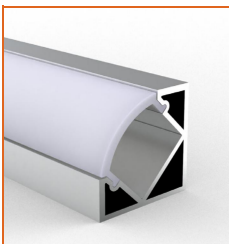

## Mounting Options

\* Standard length is 1m/pcs.

Name	Straight aluminum channel
Code	BE1202
Material	Alluminum
Mounting style	Surface mounted
Length	1m
Width	17.3mm
Height	14.5mm
Internal width	12.5mm

\* Standard length is 1m/pcs.

Name	Straight aluminum channel
Code	BE1201
Material	Alluminum
Mounting style	Recessed mounted
Length	1m
Width	17.3mm
Height	14.5mm
Internal width	12.5mm

\* Standard length is 1m/pcs.

Name	Straight aluminum channel
Code	BE1203
Material	Alluminum
Mounting style	Angled mounted
Length	1m
Width	18.1mm
Height	18.1mm
Internal width	12.5mm