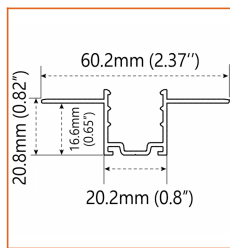

## Physical

Dimensions	16mm x 17mm (width x height)
Bend Direction	Vertical bending
Bend Diameter	300mm
Cutting Interval	50mm
Field Cuttable	No
Housing Material	Dow Corning
Housing Technique	Co-extrusion
Body Color	White
Finish	Matte
Feed Entry	Front, side, bottom
Feed Length	Standard length 30cm
End Cap	Injected
Mounting	Clips or channels (rigid or bendable)
Storage Temperature	-25°C~60°C (-13°F~140°F)
Ambient Temperature	T <sub>min</sub> = -25°C/-13°F, T <sub>max</sub> (See below)
Max. Production Length	30m

## Mounting Options

\* Standard length is 1m/pcs.

\* Standard length is 1m/pcs.

\* Standard length is 1m/pcs.

\* Standard length is 1m/pcs.

\* Standard length is 1m/pcs.

Name	Straight surface channel
Code	LN1617-SC
Material	Aluminum
Mounting style	Surface mounted
Length	1m
Width	20.2mm
Height	20.8mm
Internal width	/

Name	Bendable surface channel
Code	LN1617-BC
Material	Aluminum
Mounting style	Surface mounted
Length	1m
Width	20.2mm
Height	20.8mm
Internal Width	/

Name	Straight recessed channel
Code	LN1617-RSC
Material	Aluminum
Mounting style	Recessed mounted
Length	1m
Width	30mm
Height	19.9mm
Internal width	/