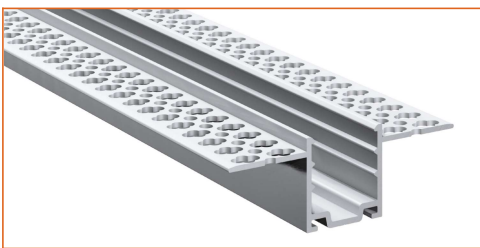

## Mounting Options

\* Standard length is 1m/pcs.

\* Standard length is 1m/pcs.

\* Standard length is 1m/pcs.

\* Standard length is 1m/pcs.

\* Standard length is 1m/pcs.

Name	Straight surface channel
Code	LN1617-SC
Material	Aluminum
Mounting style	Surface mounted
Length	1m
Width	20.2mm
Height	20.8mm
Internal width	/