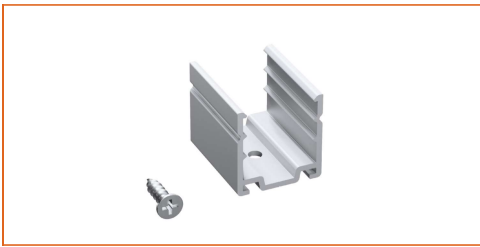

LINIO NEON 1617 TV

Outdoor · Vertical Bending · Long run

* Recommend use 4 mounting clip for 1m of neon.

Name	Mounting clip
Code	LN1617-CL
Material	Aluminum
Mounting style	Surface mounted
Length	25mm
Width	20.2mm
Height	20.8mm
Internal Width	/

Driver Options

Code	Max Load	Input	Output	Dimming	Environment	Size
XLG-150-24-A	150W	100-305VAC	24VDC	Non-Dim	Dry/Damp/IP67	180x63x35.5mm (L x W x H)
ELG-150-24B-3Y	150W	100-305VAC	24VDC	3 in 1 dimming	Dry/Damp/IP67	219x63x35.5mm (LxWxH)
ELG-150-24DA-3Y	150W	100-305VAC	24VDC	DALI control technology	Dry/Damp/IP67	219x63x35.5mm (L x W x H)
LPV-150-24	150W	180-305VAC	24VDC	Non-Dim	Dry/Damp/IP67	148x40x30mm (L x W x H)
LRS-150-24	150W	85-132V / 170-264VAC	24VDC	Non-Dim	Dry	99x97x30mm (L x W x H)
PWM-120-24	120W	90 ~ 305V / 127 ~ 431VAC	24VDC	3 in 1 dimming	Dry/Damp/IP67	191x63x37.5mm (LxWxH)

* Please refer to the spec sheet of each power supply for more detailed information

Accessories Options (Optional, purchase for extra)

Name Male and female connectors

Code MFC-2P-67-W

Male and female connectors with 30cm white cable, 2 pin

Name Male and female connectors

Code MFC-2P-67-B

Male and female connectors with 30cm black cable, 2 pin

Name Extension connectors

Code ETC-2P-67-1M

Extension Male and female connectors with 1m white cable, 2 pin

Name Extension connectors

Code ETC-2P-67-5M

Extension Male and female connectors with 5m white cable, 2 pin