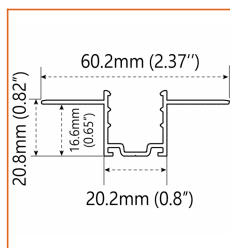

## Physical

Dimensions	16mm x 17mm (width x height)
Bend Direction	Vertical bending
Bend Diameter	300mm
Cutting Interval	50mm
Field Cuttable	No
Housing Material	Dow Corning
Housing Technique	Co-extrusion
Body Color	White
Finish	Matte
Feed Entry	Front, side, bottom
Feed Length	Standard length 30cm
End Cap	Injected
Mounting	Clips or channels (rigid or bendable)
Storage Temperature	-25°C~60°C (-13°F~140°F)
Ambient Temperature	T <sub>min</sub> = -25°C/-13°F, T <sub>max</sub> (See below)
Max. Production Length	30m

## Mounting Options

\* Standard length is 1m/pcs.

\* Standard length is 1m/pcs.

\* Standard length is 1m/pcs.

\* Standard length is 1m/pcs.

\* Standard length is 1m/pcs.

Name	Straight surface channel
Code	LN1617-SC
Material	Aluminum
Mounting style	Surface mounted
Length	1m
Width	20.2mm
Height	20.8mm
Internal width	/

Name	Bendable surface channel
Code	LN1617-BC
Material	Aluminum
Mounting style	Surface mounted
Length	1m
Width	20.2mm
Height	20.8mm
Internal Width	/

Name	Straight recessed channel
Code	LN1617-RSC
Material	Aluminum
Mounting style	Recessed mounted
Length	1m
Width	30mm
Height	19.9mm
Internal width	/