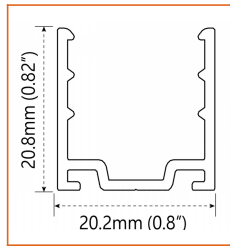

## Physical

Dimensions	16mm x 17mm (width x height)
Bend Direction	Vertical bending
Bend Diameter	300mm
Cutting Interval	50mm
Field Cuttable	No
Housing Material	Dow Corning
Housing Technique	Co-extrusion
Body Color	White
Finish	Matte
Feed Entry	Front, side, bottom
Feed Length	Standard length 30cm
End Cap	Injected
Mounting	Clips or channels (rigid or bendable)
Storage Temperature	-25°C~60°C (-13°F~140°F)
Ambient Temperature	T <sub>min</sub> = -25°C/-13°F, T <sub>max</sub> (See below)
Max. Production Length	30m

Front+Right Side feed entry (FRS)

Bottom+Closed feed entry (BC)

Bottom+Left Side feed entry (BLS)

Bottom+Right Side feed entry (BRS)

Left Side+Closed feed entry (LSC)

Right Side+Closed feed entry (RSC)

## Mounting Options

\* Standard length is 1m/pcs.

\* Standard length is 1m/pcs.

\* Standard length is 1m/pcs.

\* Standard length is 1m/pcs.

\* Standard length is 1m/pcs.

Name	Straight surface channel
Code	LN1617-SC
Material	Aluminum
Mounting style	Surface mounted
Length	1m
Width	20.2mm
Height	20.8mm
Internal width	/

Name	Bendable surface channel
Code	LN1617-BC
Material	Aluminum
Mounting style	Surface mounted
Length	1m
Width	20.2mm
Height	20.8mm
Internal Width	/

Name	Straight recessed channel
Code	LN1617-RSC
Material	Aluminum
Mounting style	Recessed mounted
Length	1m
Width	30mm
Height	19.9mm
Internal width	/