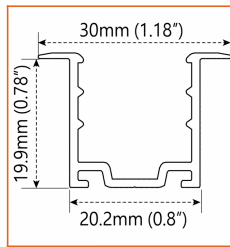

## Physical

Dimensions	16mm x 17mm (width x height)
Bend Direction	Vertical bending
Bend Diameter	300mm
Cutting Interval	50mm
Field Cuttable	No
Housing Material	Dow Corning
Housing Technique	Co-extrusion
Body Color	White
Finish	Matte
Feed Entry	Front, side, bottom
Feed Length	Standard length 30cm
End Cap	Injected
Mounting	Clips or channels (rigid or bendable)
Storage Temperature	-25°C~60°C (-13°F~140°F)
Ambient Temperature	T <sub>min</sub> = -25°C/-13°F, T <sub>max</sub> (See below)
Max. Production Length	30m

Front+Right Side feed entry (FRS)

Bottom+Closed feed entry (BC)

Bottom+Left Side feed entry (BLS)

Bottom+Right Side feed entry (BRS)

Left Side+Closed feed entry (LSC)

Right Side+Closed feed entry (RSC)

## Mounting Options

\* Standard length is 1m/pcs.

\* Standard length is 1m/pcs.

\* Standard length is 1m/pcs.

\* Standard length is 1m/pcs.

\* Standard length is 1m/pcs.

Name	Straight surface channel
Code	LN1617-SC
Material	Aluminum
Mounting style	Surface mounted
Length	1m
Width	20.2mm
Height	20.8mm
Internal width	/

Name	Bendable surface channel
Code	LN1617-BC
Material	Aluminum
Mounting style	Surface mounted
Length	1m
Width	20.2mm
Height	20.8mm
Internal Width	/

Name	Straight recessed channel
Code	LN1617-RSC
Material	Aluminum
Mounting style	Recessed mounted
Length	1m
Width	30mm
Height	19.9mm
Internal width	/