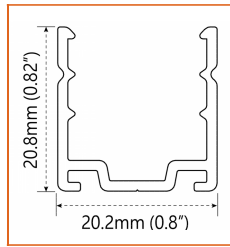

LINIO NEON 1617 TV

Outdoor · Vertical Bending · Long run

* Recommend use 4 mounting clip for 1m of neon.

Name	Mounting clip
Code	LN1617-CL
Material	Aluminum
Mounting style	Surface mounted
Length	25mm
Width	20.2mm
Height	20.8mm
Internal Width	/

Driver Options

Code	Max Load	Input	Output	Dimming	Environment	Size
XLG-150-24-A	150W	100-305VAC	24VDC	Non-Dim	Dry/Damp/IP67	180x63x35.5mm (L x W x H)
ELG-150-24B-3Y	150W	100-305VAC	24VDC	3 in 1 dimming	Dry/Damp/IP67	219x63x35.5mm (LxWxH)
ELG-150-24DA-3Y	150W	100-305VAC	24VDC	DALI control technology	Dry/Damp/IP67	219x63x35.5mm (L x W x H)
LPV-150-24	150W	180-305VAC	24VDC	Non-Dim	Dry/Damp/IP67	148x40x30mm (L x W x H)
LRS-150-24	150W	85-132V / 170-264VAC	24VDC	Non-Dim	Dry	99x97x30mm (L x W x H)
PWM-120-24	120W	90 ~ 305V / 127 ~ 431VAC	24VDC	3 in 1 dimming	Dry/Damp/IP67	191x63x37.5mm (LxWxH)

* Please refer to the spec sheet of each power supply for more detailed information