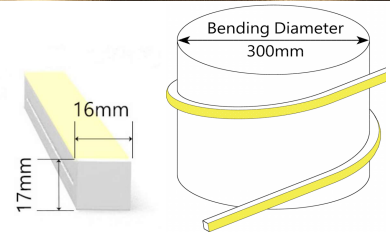

## Dimension & Bending

## Physical

Dimensions	16mm x 17mm (width x height)
Bend Direction	Vertical bending
Bend Diameter	300mm
Cutting Interval	50mm
Field Cuttable	No
Housing Material	Dow Corning
Housing Technique	Co-extrusion
Body Color	White
Finish	Matte
Feed Entry	Front, side, bottom
Feed Length	Standard length 30cm
End Cap	Injected
Mounting	Clips or channels (rigid or bendable)
Storage Temperature	-25°C~60°C (-13°F~140°F)
Ambient Temperature	T <sub>min</sub> = -25°C/-13°F, T <sub>max</sub> (See below)
Max. Production Length	30m

## Mounting Options

\* Standard length is 1m/pcs.

\* Standard length is 1m/pcs.

\* Standard length is 1m/pcs.

\* Standard length is 1m/pcs.

\* Standard length is 1m/pcs.

Name	Straight surface channel
Code	LN1617-SC
Material	Aluminum
Mounting style	Surface mounted
Length	1m
Width	20.2mm
Height	20.8mm
Internal width	/