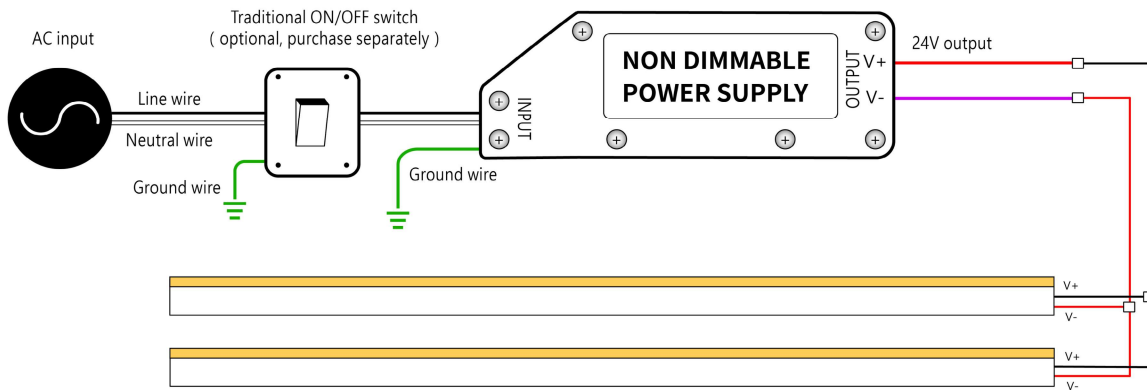

Wiring Diagram

Non Dimmable