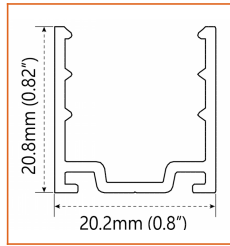

## Physical

Dimensions	16mm x 17mm (width x height)
Bend Direction	Vertical bending
Bend Diameter	300mm
Cutting Interval	50mm
Field Cuttable	No
Housing Material	Dow Corning
Housing Technique	Co-extrusion
Body Color	White
Finish	Matte
Feed Entry	Front, side, bottom
Feed Length	Standard length 30cm
End Cap	Injected
Mounting	Clips or channels (rigid or bendable)
Storage Temperature	-25°C~60°C (-13°F~140°F)
Ambient Temperature	T <sub>min</sub> = -25°C/-13°F, T <sub>max</sub> (See below)
Max. Production Length	30m

## Feed Entry Options

Front+Front feed entry (FF)

Bottom+Bottom feed entry (BB)

Side+Side feed entry (SS)

Front+Closed feed entry (FC)

Front+Bottom feed entry (FB)

Bottom+Front feed entry (BF)

Front+Left Side feed entry (FLS)

Front+Right Side feed entry (FRS)

Bottom+Closed feed entry (BC)

Bottom+Left Side feed entry (BLS)

Bottom+Right Side feed entry (BRS)

Left Side+Closed feed entry (LSC)

Right Side+Closed feed entry (RSC)

## Mounting Options

\* Standard length is 1m/pcs.

\* Standard length is 1m/pcs.

\* Standard length is 1m/pcs.

\* Standard length is 1m/pcs.

\* Standard length is 1m/pcs.

Name	Straight surface channel
Code	LN1617-SC
Material	Aluminum
Mounting style	Surface mounted
Length	1m
Width	20.2mm
Height	20.8mm
Internal width	/