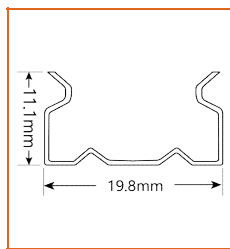

Fixture type	
Project name	
Project phase	
Date	

Dimension & Bending

Physical

Dimensions	19.5mm x 10mm (width x height)
Bend Direction	Vertical bending
Bend Diameter	150mm
Cutting Interval	62.5mm
Field Cuttable	No
Housing Material	PU
Housing Technique	N/A
Body Color	White
Finish	N/A
Feed Entry	Front
Feed Length	Standard length 20cm
End Cap	Injected (Factory made only)
Mounting	Clips or channel (rigid)
Storage Temperature	-40~60°C (-40~140°F)
Ambient Temperature	-40~45°C (-40~113°F)
Max. Production Length	5m

Example: LMG-27-30-018-FF-OW-IJ-05000

* Customizable—Contact Beamever representatives

Feed Entry Options

Front feed entry (F)

Closed feed entry (C)

Mounting Options

* Standard length is 1m/pcs.

Name	Straight Aluminum channel
Code	LMG-SC
Material	Aluminum
Mounting style	Surface mounted
Length	1m
Width	23.6mm
Height	8.4mm
Internal width	19.4mm

* Used with aluminum channel.

Name	Angled mounting clip
Code	LMG-AC
Material	Aluminum
Mounting style	Surface mounted
Length	7.11mm
Width	24.4mm
Height	23mm
Internal Width	/

* Recommend use 3 mounting clips for 1m of product.

Name	Mounting clip
Code	LMG-CL
Material	Stainless steel
Mounting style	Surface mounted
Length	20mm
Width	19.8mm
Height	11.1mm
Internal Width	/

Name	Silicone mounting clip
------	------------------------