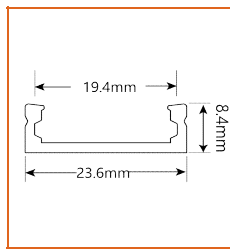

Fixture type	
Project name	
Project phase	
Date	

Dimension & Bending

Physical

Dimensions	19.5mm x 10mm (width x height)
Bend Direction	Vertical bending
Bend Diameter	150mm
Cutting Interval	62.5mm
Field Cuttable	No
Housing Material	PU
Housing Technique	N/A
Body Color	White
Finish	N/A
Feed Entry	Front
Feed Length	Standard length 20cm
End Cap	Injected (Factory made only)
Mounting	Clips or channel (rigid)
Storage Temperature	-40~60°C (-40~140°F)
Ambient Temperature	-40~45°C (-40~113°F)
Max. Production Length	5m

Example: LMG-27-30-018-FF-OW-IJ-05000

* Customizable—Contact Beamever representatives

Feed Entry Options

Front feed entry (F)

Closed feed entry (C)

Mounting Options

* Standard length is 1m/pcs.

Name	Straight Aluminum channel
Code	LMG-SC
Material	Aluminum
Mounting style	Surface mounted
Length	1m
Width	23.6mm
Height	8.4mm
Internal width	19.4mm

* Used with aluminum channel.

Name	Angled mounting clip
Code	LMG-AC
Material	Aluminum
Mounting style	Surface mounted
Length	7.11mm
Width	24.4mm
Height	23mm
Internal Width	/

* Recommend use 3 mounting clips for 1m of product.

Name	Mounting clip
Code	LMG-CL
Material	Stainless steel
Mounting style	Surface mounted
Length	20mm
Width	19.8mm
Height	11.1mm
Internal Width	/

Name	Silicone mounting clip
------	------------------------