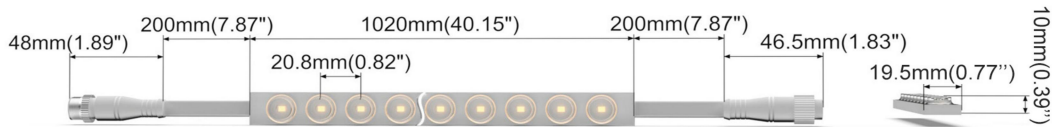

LUMI GRAZER

Outdoor · Vertical Bending · Flexible

Beamever

Features

- Various beam angles 30°, 45°, 60°, 20*45°
- Discreet design (small in size and light in weight)
- Ideal flexibility for creating unique shapes and designs
- Low voltage 24V DC
- IP67 rated, ideal for outdoor uses
- PU material for UV-stablized, high temperature resistancy etc.

Fixture type	
Project name	
Project phase	
Date	

Dimension & Bending

Physical

Dimensions	19.5mm x 10mm (width x height)
Bend Direction	Vertical bending
Bend Diameter	150mm
Cutting Interval	62.5mm
Field Cuttable	No
Housing Material	PU
Housing Technique	N/A
Body Color	White
Finish	N/A
Feed Entry	Front
Feed Length	Standard length 20cm
End Cap	Injected (Factory made only)
Mounting	Clips or channel (rigid)
Storage Temperature	-40~60°C (-40~140°F)
Ambient Temperature	-40~45°C (-40~113°F)
Max. Production Length	5m

Performance & Electrical

Voltage	24VDC (23.5Vmin, 24.5Vmax)
Beam Angle	30°, 45°, 60°, 20*45°
MacAdam	3 steps
Efficacy (lm/W)	103lm/W @4000K, 30°
CRI	Ra90
Lumen Maintenance	> 54,000 hours
IP Rating	IP67
Resistance	UV, solvent, saltwater, flame
Dimming	PWM, 0-10V, DMX
Control Protocol	N/A
Warranty	5 years

Example: LMG-27-30-018-FF-OW-IJ-05000

* Customizable—Contact Beamever representatives

Feed Entry Options

Front feed entry (F)

Closed feed entry (C)

Mounting Options

* Standard length is 1m/pcs.

Name	Straight Aluminum channel
Code	LMG-SC
Material	Aluminum
Mounting style	Surface mounted
Length	1m
Width	23.6mm
Height	8.4mm
Internal width	19.4mm