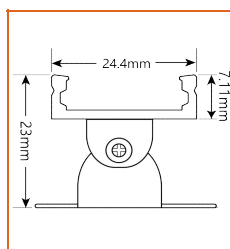

Fixture type	
Project name	
Project phase	
Date	

Dimension & Bending

Physical

Dimensions	19.5mm x 10mm (width x height)
Bend Direction	Vertical bending
Bend Diameter	150mm
Cutting Interval	62.5mm
Field Cuttable	No
Housing Material	PU
Housing Technique	N/A
Body Color	White
Finish	N/A
Feed Entry	Front
Feed Length	Standard length 20cm
End Cap	Injected (Factory made only)
Mounting	Clips or channel (rigid)
Storage Temperature	-40~60°C (-40~140°F)
Ambient Temperature	-40~45°C (-40~113°F)
Max. Production Length	5m

Example: LMG-27-30-018-FF-OW-IJ-05000

* Customizable—Contact Beamever representatives

Feed Entry Options

Front feed entry (F)

Closed feed entry (C)

Mounting Options

* Standard length is 1m/pcs.

Name	Straight Aluminum channel
Code	LMG-SC
Material	Aluminum
Mounting style	Surface mounted
Length	1m
Width	23.6mm
Height	8.4mm
Internal width	19.4mm

* Used with aluminum channel.

Name	Angled mounting clip
Code	LMG-AC
Material	Aluminum
Mounting style	Surface mounted
Length	7.11mm
Width	24.4mm
Height	23mm
Internal Width	/

* Recommend use 3 mounting clips for 1m of product.

Name	Mounting clip
Code	LMG-CL
Material	Stainless steel
Mounting style	Surface mounted
Length	20mm
Width	19.8mm
Height	11.1mm
Internal Width	/

Name	Silicone mounting clip
------	------------------------