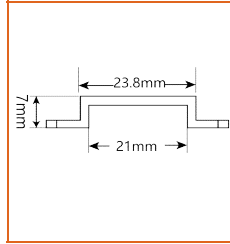

LUMI GRAZER

Outdoor · Vertical Bending · Flexible

* Recommend use 3 mounting clips for 1m of product.

Code	LMG-SCL
Material	Silicone
Mounting style	Surface mounted
Length	35.3mm
Width	23.8mm
Height	7mm
Internal Width	21mm

Driver Options

Code	Max Load	Input	Output	Dimming	Environment	Size
XLG-150-24-A	150W	100-305VAC	24VDC	Non-Dim	Dry/Damp/IP67	180x63x35.5mm (L x W x H)
ELG-150-24B-3Y	150W	100-305VAC	24VDC	3 in 1 dimming	Dry/Damp/IP67	219x63x35.5mm (LxWxH)
ELG-150-24DA-3Y	150W	100-305VAC	24VDC	DALI control technology	Dry/Damp/IP67	219x63x35.5mm (L x W x H)
LPV-150-24	150W	180-305VAC	24VDC	Non-Dim	Dry/Damp/IP67	148x40x30mm (L x W x H)
LRS-150-24	150W	85-132V / 170-264VAC	24VDC	Non-Dim	Dry	99x97x30mm (L x W x H)
PWM-120-24	120W	90 ~ 305V / 127 ~ 431VAC	24VDC	3 in 1 dimming	Dry/Damp/IP67	191x63x37.5mm (LxWxH)

* Please refer to the spec sheet of each power supply for more detailed information