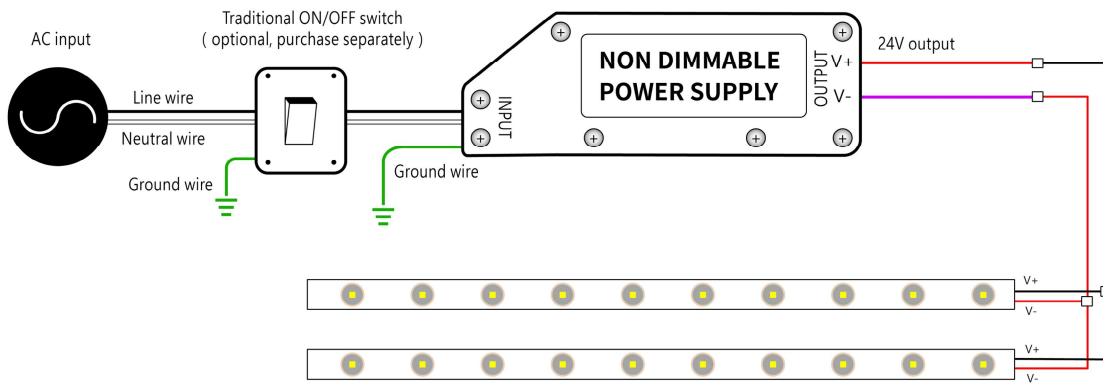

* Please refer to the spec sheet of each power supply for more detailed information

Accessories Options (Optional, purchase for extra)

Name Male and female connectors

Code MFC-PU-2P-67

Male and female connectors with 30cm PU cable, IP67, 2 pin

Name T-shaped M&F connectors

Code MFCT-PU-2P-67

T-shaped male and female connectors with 20cm PU cable, IP67, 2 pin

Name VHB 3M adhesive tape

Code VHB-18

VHB 3M adhesive back tape, stronger stickiness.

LUMI GRAZER

Outdoor · Vertical Bending · Flexible

Wiring Diagram

Non Dimmable

Dimmable