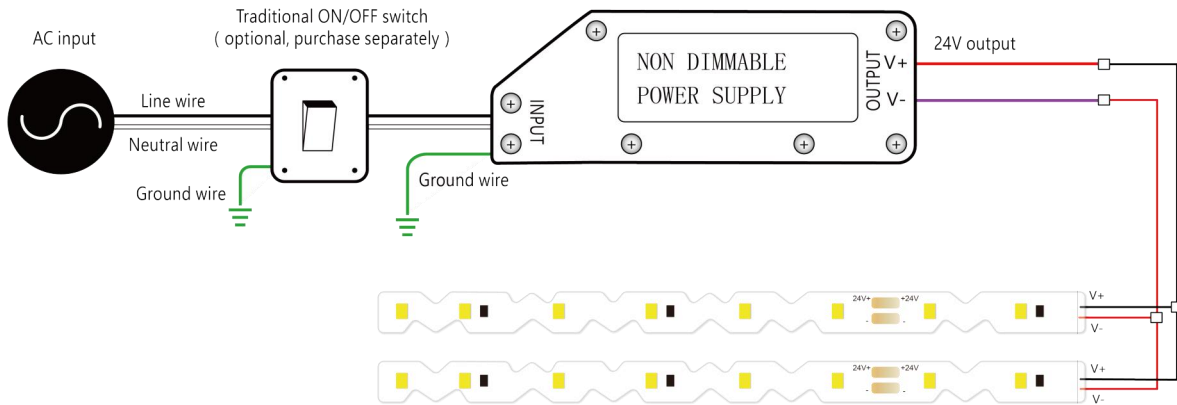

AERO TAPE WAVE

Indoor · White · Bendable

Wiring Diagram

Non Dimmable