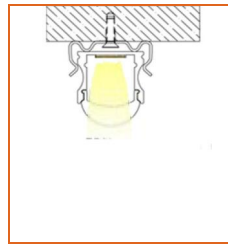

AERO TAPE WAVE

Indoor · White · Bendable

Order Code

Series	Temp./Color	Power	Feed Entry	Connector Wire	IP Rating	Length (mm)
AEROW	27=2700K 30=3000K 40=4000K 65=6500K	048=4.8W 096=9.6W 120=12W	FF=Front + Front FC=Front + Closed	OW=Open wire 3.28' MFC=Male & female connector 0.98'	20=IP20	Min. - 100mm Max. run - 5000mm Cut Inc. - 100mm

Example: AEROW-30-048-FF-OW-20-05000

* Customizable—Contact Beamever representatives

Mounting Options

* Standard length is 1m/pcs.

Name	Straight aluminum channel
Code	BE1202
Material	Aluminum
Mounting style	Surface mounted
Length	1m
Width	17.3mm
Height	14.5mm
Internal width	12.5mm