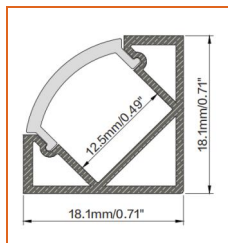

## Mounting Options

\* Standard length is 1m/pcs.

Name	Straight aluminum channel
Code	BE1202
Material	Aluminum
Mounting style	Surface mounted
Length	1m
Width	17.3mm
Height	14.5mm
Internal width	12.5mm

\* Standard length is 1m/pcs.

Name	Straight aluminum channel
Code	BE1201
Material	Aluminum
Mounting style	Recessed mounted
Length	1m
Width	17.3mm
Height	14.5mm
Internal width	12.5mm

\* Standard length is 1m/pcs.

Name	Straight aluminum channel
Code	BE1203
Material	Aluminum
Mounting style	Angled mounted
Length	1m
Width	18.1mm
Height	18.1mm
Internal width	12.5mm

\* Standard length is 1m/pcs.

Name	Straight aluminum channel
Code	BE5615
Material	Aluminum
Mounting style	Mud-in
Length	1m
Width	15.5mm
Height	15mm
Internal width	12.5mm

\* For more options, please refer to "Beamever Profile Spec Sheet"