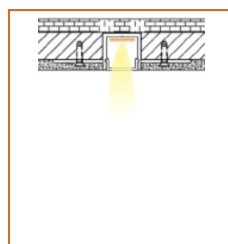

* Standard length is 1m/pcs.

Name	Straight aluminum channel
Code	BE5615
Material	Aluminum
Mounting style	Mud-in
Length	1m
Width	15.5mm
Height	15mm
Internal width	12.5mm

* For more options, please refer to "Beamever Profile Spec Sheet"