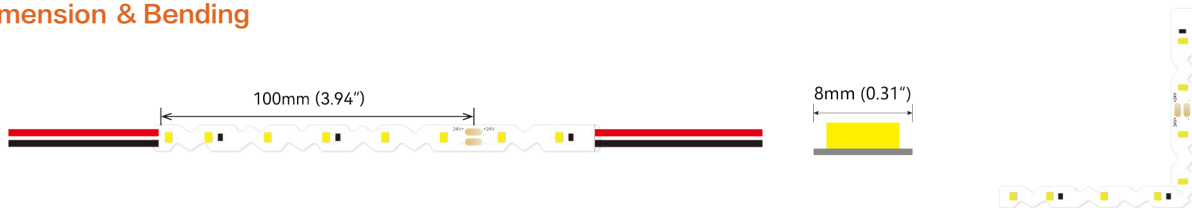

## Features

- Field cuttable & joinable
- Flexible with an adjustable bending angle of up to 90°
- Slim and elegant, ideal for indoor applications
- 3M tape on the back makes it easy to install
- Available in a variety of CCT color options
- 5 years warranty

## Dimension & Bending