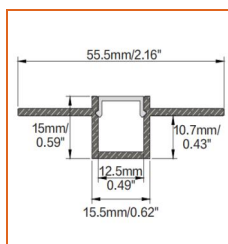

## Mounting Options

\* Standard length is 1m/pcs.

Name	Straight aluminum channel
Code	BE1202
Material	Aluminum
Mounting style	Surface mounted
Length	1m
Width	17.3mm
Height	14.5mm
Internal width	12.5mm

\* Standard length is 1m/pcs.

Name	Straight aluminum channel
Code	BE1201
Material	Aluminum
Mounting style	Recessed mounted
Length	1m
Width	17.3mm
Height	14.5mm
Internal width	12.5mm

\* Standard length is 1m/pcs.

Name	Straight aluminum channel
Code	BE1203
Material	Aluminum
Mounting style	Angled mounted
Length	1m
Width	18.1mm
Height	18.1mm
Internal width	12.5mm

\* Standard length is 1m/pcs.

Name	Straight aluminum channel
Code	BE5615
Material	Aluminum
Mounting style	Mud-in
Length	1m
Width	15.5mm
Height	15mm
Internal width	12.5mm

\* For more options, please refer to "Beamever Profile Spec Sheet"