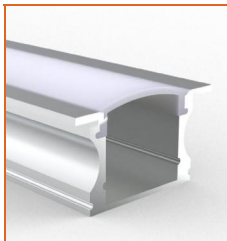

* Standard length is 1m/pcs.

Name	Straight aluminum channel
Code	BE1201
Material	Aluminum
Mounting style	Recessed mounted
Length	1m
Width	17.3mm
Height	14.5mm
Internal width	12.5mm