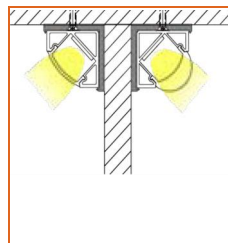

## Mounting Options

\* Standard length is 1m/pcs.

Name	Straight aluminum channel
Code	BE1202
Material	Aluminum
Mounting style	Surface mounted
Length	1m
Width	17.3mm
Height	14.5mm
Internal width	12.5mm

\* Standard length is 1m/pcs.

Name	Straight aluminum channel
Code	BE1201
Material	Aluminum
Mounting style	Recessed mounted
Length	1m
Width	17.3mm
Height	14.5mm
Internal width	12.5mm

\* Standard length is 1m/pcs.

Name	Straight aluminum channel
Code	BE1203
Material	Aluminum
Mounting style	Angled mounted
Length	1m
Width	18.1mm
Height	18.1mm
Internal width	12.5mm