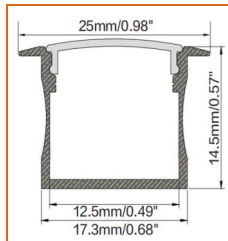

## Order Code

Series	Temp./Color	Power	Feed Entry	Connector Wire	IP Rating	Length (mm)
AEROW	27=2700K 30=3000K 40=4000K 65=6500K	048=4.8W 096=9.6W 120=12W	FF=Front + Front FC=Front + Closed	OW=Open wire 3.28' MFC=Male & female connector 0.98'	20=IP20	Min. - 100mm Max. run - 5000mm Cut Inc. - 100mm

## Mounting Options

\* Standard length is 1m/pcs.

Name	Straight aluminum channel
Code	BE1202
Material	Aluminum
Mounting style	Surface mounted
Length	1m
Width	17.3mm
Height	14.5mm
Internal width	12.5mm

\* Standard length is 1m/pcs.

Name	Straight aluminum channel
Code	BE1201
Material	Aluminum
Mounting style	Recessed mounted
Length	1m
Width	17.3mm
Height	14.5mm
Internal width	12.5mm

\* Standard length is 1m/pcs.

Name	Straight aluminum channel
Code	BE1203
Material	Aluminum
Mounting style	Angled mounted
Length	1m
Width	18.1mm
Height	18.1mm
Internal width	12.5mm

\* Standard length is 1m/pcs.

Name	Straight aluminum channel
Code	BE5615
Material	Aluminum
Mounting style	Mud-in
Length	1m
Width	15.5mm
Height	15mm
Internal width	12.5mm

\* For more options, please refer to "Beamever Profile Spec Sheet"