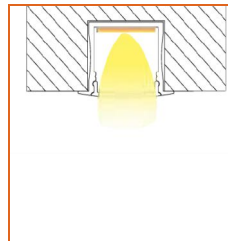

## Mounting Options

\* Standard length is 1m/pcs.

Name	Straight aluminum channel
Code	BE1202
Material	Aluminum
Mounting style	Surface mounted
Length	1m
Width	17.3mm
Height	14.5mm
Internal width	12.5mm

\* Standard length is 1m/pcs.