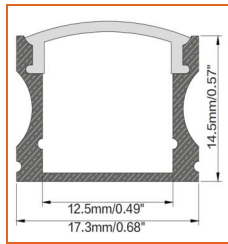

## Dimension & Bending

## Order Code

Series	Temp./Color	Power	Feed Entry	Connector Wire	IP Rating	Length (mm)
AEROW	27=2700K 30=3000K 40=4000K 65=6500K	048=4.8W 096=9.6W 120=12W	FF=Front + Front FC=Front + Closed	OW=Open wire 3.28' MFC=Male & female connector 0.98'	20=IP20	Min. - 100mm Max. run - 5000mm Cut Inc. - 100mm

## Mounting Options

\* Standard length is 1m/pcs.

Name	Straight aluminum channel
Code	BE1202
Material	Aluminum
Mounting style	Surface mounted
Length	1m
Width	17.3mm
Height	14.5mm
Internal width	12.5mm

\* Standard length is 1m/pcs.

Name	Straight aluminum channel
Code	BE1201
Material	Aluminum
Mounting style	Recessed mounted
Length	1m
Width	17.3mm
Height	14.5mm
Internal width	12.5mm

\* Standard length is 1m/pcs.

Name	Straight aluminum channel
Code	BE1203
Material	Aluminum
Mounting style	Angled mounted
Length	1m
Width	18.1mm
Height	18.1mm
Internal width	12.5mm