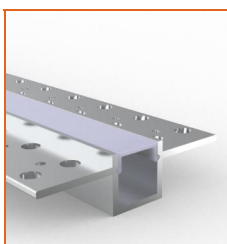

## Mounting Options

\* Standard length is 1m/pcs.

Name	Straight aluminum channel
Code	BE1202
Material	Aluminum
Mounting style	Surface mounted
Length	1m
Width	17.3mm
Height	14.5mm
Internal width	12.5mm

\* Standard length is 1m/pcs.

Name	Straight aluminum channel
Code	BE1201
Material	Aluminum
Mounting style	Recessed mounted
Length	1m
Width	17.3mm
Height	14.5mm
Internal width	12.5mm

\* Standard length is 1m/pcs.

Name	Straight aluminum channel
Code	BE1203
Material	Aluminum
Mounting style	Angled mounted
Length	1m
Width	18.1mm
Height	18.1mm
Internal width	12.5mm