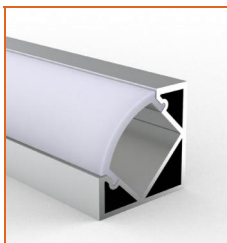

## Mounting Options

\* Standard length is 1m/pcs.

Name	Straight aluminum channel
Code	BE1202
Material	Aluminum
Mounting style	Surface mounted
Length	1m
Width	17.3mm
Height	14.5mm
Internal width	12.5mm

\* Standard length is 1m/pcs.

Name	Straight aluminum channel
Code	BE1201
Material	Aluminum
Mounting style	Recessed mounted
Length	1m
Width	17.3mm
Height	14.5mm
Internal width	12.5mm

\* Standard length is 1m/pcs.

Name	Straight aluminum channel
Code	BE1203
Material	Aluminum
Mounting style	Angled mounted
Length	1m
Width	18.1mm
Height	18.1mm
Internal width	12.5mm