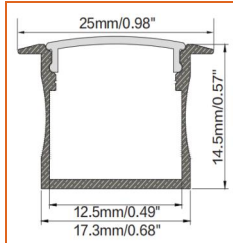

## Order Code

Series	Temp./Color	Power	Feed Entry	Connector Wire	IP Rating	Length (mm)
AEROE	27=2700K 30=3000K 40=4000K 65=6500K	048=4.8W 096=9.6W 144=14.4W	FF=Front + Front FC=Front + Closed	OW=Open wire 3.28' MFC=Male & female connector 0.98'	20=IP20	Min. - 100mm Max. run - 5000mm Cut Inc. - 100mm

## Mounting Options

\* Standard length is 1m/pcs.

Name	Straight aluminum channel
Code	BE1202
Material	Alluminum
Mounting style	Surface mounted
Length	1m
Width	17.3mm
Height	14.5mm
Internal width	12.5mm

\* Standard length is 1m/pcs.

Name	Straight aluminum channel
Code	BE1201
Material	Alluminum
Mounting style	Recessed mounted
Length	1m
Width	17.3mm
Height	14.5mm
Internal width	12.5mm

\* Standard length is 1m/pcs.

Name	Straight aluminum channel
Code	BE1203
Material	Alluminum
Mounting style	Angled mounted
Length	1m
Width	18.1mm
Height	18.1mm
Internal width	12.5mm

\* Standard length is 1m/pcs.

\* For more options, please refer to "Beamever Profile Spec Sheet"

Name	Straight aluminum channel
Code	BE5615
Material	Alluminum
Mounting style	Mud-in
Length	1m
Width	15.5mm
Height	15mm
Internal width	12.5mm