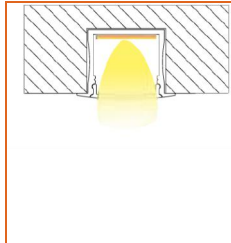

## Mounting Options

\* Standard length is 1m/pcs.

Name	Straight aluminum channel
Code	BE1202
Material	Alluminum
Mounting style	Surface mounted
Length	1m
Width	17.3mm
Height	14.5mm
Internal width	12.5mm

\* Standard length is 1m/pcs.