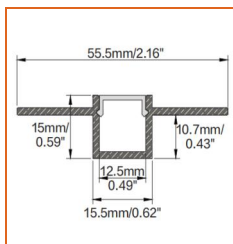

## Mounting Options

\* Standard length is 1m/pcs.

Name	Straight aluminum channel
Code	BE1202
Material	Alluminum
Mounting style	Surface mounted
Length	1m
Width	17.3mm
Height	14.5mm
Internal width	12.5mm

\* Standard length is 1m/pcs.

Name	Straight aluminum channel
Code	BE1201
Material	Alluminum
Mounting style	Recessed mounted
Length	1m
Width	17.3mm
Height	14.5mm
Internal width	12.5mm

\* Standard length is 1m/pcs.

Name	Straight aluminum channel
Code	BE1203
Material	Alluminum
Mounting style	Angled mounted
Length	1m
Width	18.1mm
Height	18.1mm
Internal width	12.5mm

\* Standard length is 1m/pcs.

\* For more options, please refer to "Beamever Profile Spec Sheet"

Name	Straight aluminum channel
Code	BE5615
Material	Alluminum
Mounting style	Mud-in
Length	1m
Width	15.5mm
Height	15mm
Internal width	12.5mm