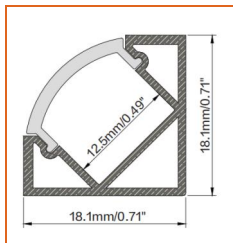

## Dimension & Bending

## Mounting Options

\* Standard length is 1m/pcs.

Name	Straight aluminum channel
Code	BE1202
Material	Alluminum
Mounting style	Surface mounted
Length	1m
Width	17.3mm
Height	14.5mm
Internal width	12.5mm

\* Standard length is 1m/pcs.

Name	Straight aluminum channel
Code	BE1201
Material	Alluminum
Mounting style	Recessed mounted
Length	1m
Width	17.3mm
Height	14.5mm
Internal width	12.5mm

\* Standard length is 1m/pcs.

Name	Straight aluminum channel
Code	BE1203
Material	Alluminum
Mounting style	Angled mounted
Length	1m
Width	18.1mm
Height	18.1mm
Internal width	12.5mm

\* Standard length is 1m/pcs.

\* For more options, please refer to "Beamever Profile Spec Sheet"

Name	Straight aluminum channel
Code	BE5615
Material	Alluminum
Mounting style	Mud-in
Length	1m
Width	15.5mm
Height	15mm
Internal width	12.5mm