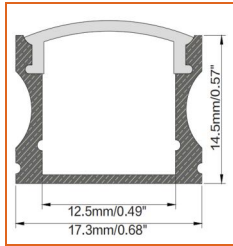

## Dimension & Bending

## Order Code

Series	Temp./Color	Power	Feed Entry	Connector Wire	IP Rating	Length (mm)
AEROE	27=2700K 30=3000K 40=4000K 65=6500K	048=4.8W 096=9.6W 144=14.4W	FF=Front + Front FC=Front + Closed	OW=Open wire 3.28' MFC=Male & female connector 0.98'	20=IP20	Min. - 100mm Max. run - 5000mm Cut Inc. - 100mm

## Mounting Options

\* Standard length is 1m/pcs.

Name	Straight aluminum channel
Code	BE1202
Material	Alluminum
Mounting style	Surface mounted
Length	1m
Width	17.3mm
Height	14.5mm
Internal width	12.5mm

\* Standard length is 1m/pcs.

Name	Straight aluminum channel
Code	BE1201
Material	Alluminum
Mounting style	Recessed mounted
Length	1m
Width	17.3mm
Height	14.5mm
Internal width	12.5mm

\* Standard length is 1m/pcs.

Name	Straight aluminum channel
Code	BE1203
Material	Alluminum
Mounting style	Angled mounted
Length	1m
Width	18.1mm
Height	18.1mm
Internal width	12.5mm