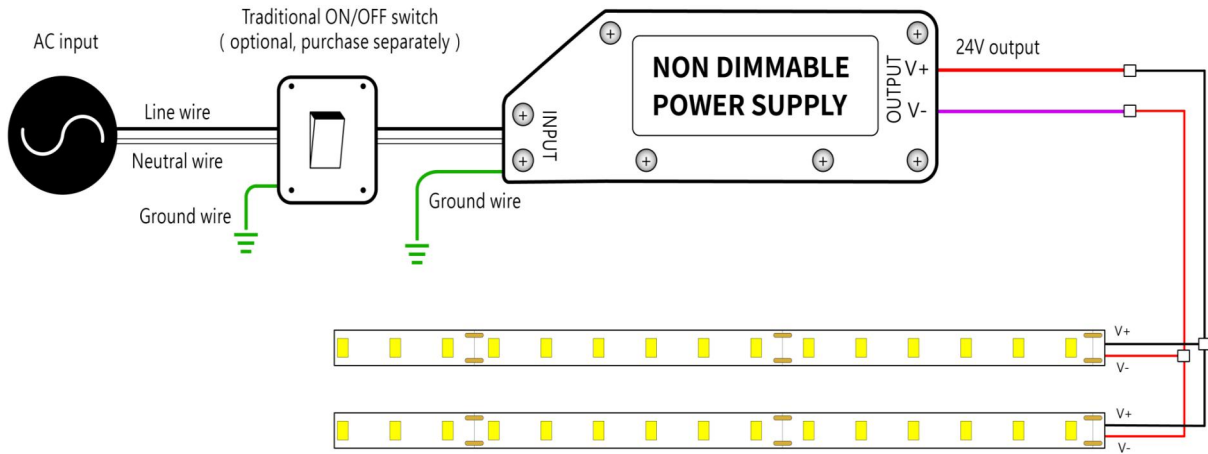

AERO TAPE ECO

Indoor · White

Wiring Diagram

Non Dimmable