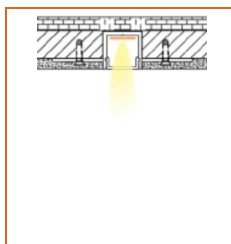

* Standard length is 1m/pcs.

* For more options, please refer to "Beamever Profile Spec Sheet"

Name	Straight aluminum channel
Code	BE5615
Material	Alluminum
Mounting style	Mud-in
Length	1m
Width	15.5mm
Height	15mm
Internal width	12.5mm