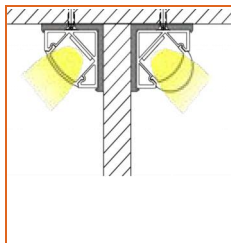

## Mounting Options

\* Standard length is 1m/pcs.

Name	Straight aluminum channel
Code	BE1202
Material	Alluminum
Mounting style	Surface mounted
Length	1m
Width	17.3mm
Height	14.5mm
Internal width	12.5mm

\* Standard length is 1m/pcs.

Name	Straight aluminum channel
Code	BE1201
Material	Alluminum
Mounting style	Recessed mounted
Length	1m
Width	17.3mm
Height	14.5mm
Internal width	12.5mm

\* Standard length is 1m/pcs.

Name	Straight aluminum channel
Code	BE1203
Material	Alluminum
Mounting style	Angled mounted
Length	1m
Width	18.1mm
Height	18.1mm
Internal width	12.5mm