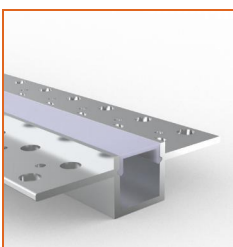

* Standard length is 1m/pcs.

Name	Straight alluminum channel
Code	BE1202
Material	Alluminum
Mounting style	Surface mounted
Length	1m
Width	17.3mm
Height	14.5mm
Internal width	12.5mm

* Standard length is 1m/pcs.

Name	Straight alluminum channel
Code	BE1201
Material	Alluminum
Mounting style	Recessed mounted
Length	1m
Width	17.3mm
Height	14.5mm
Internal width	12.5mm

* Standard length is 1m/pcs.

Name	Straight alluminum channel
Code	BE1203
Material	Alluminum
Mounting style	Angled mounted
Length	1m
Width	18.1mm
Height	18.1mm
Internal width	12.5mm