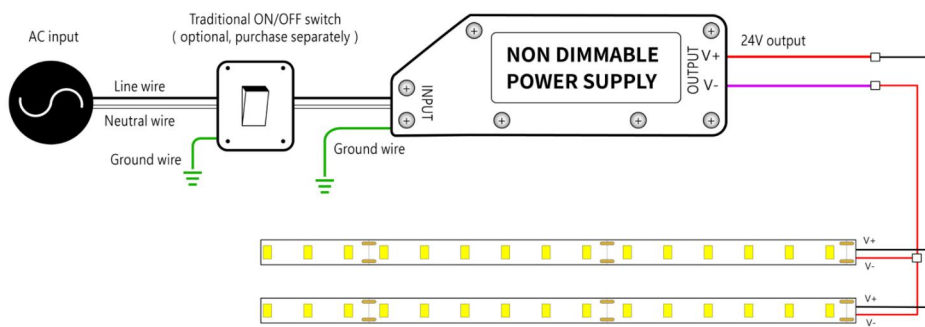

* Please refer to the spec sheet of each power supply for more detailed information

Accessories Options (Optional)

Name Mounting clip
Code AERO-MC-12
Mounting clip for SMD series, IP65

Name Silicone closed end cap
Code AERO-SEC-C-12
Closed silicone end cap, IP65

Name Silicone glue
Code SG
Silicone glue

Wiring Diagram

Non Dimmable

Dimmable