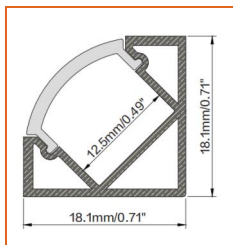

AERO TAPE SAUNA

Indoor · White · High-temperature

Order Code

Series	Temp./Color	Power	Feed Entry	Connector Wire	IP Rating	Length (mm)
AEROS	27=2700K 30=3000K 40=4000K 50=5000K 65=6500K	048=4.8W 096=9.6W	FF=Front + Front FC=Front + Closed	OW=Open wire 3.28' MFC=Male & female connector 0.98'	65=IP65	Min. - 50mm Max. run - 5000mm Cut Inc. - 50mm

* Standard length is 1m/pcs.

Name	Straight alluminum channel
Code	BE1202
Material	Alluminum
Mounting style	Surface mounted
Length	1m
Width	17.3mm
Height	14.5mm
Internal width	12.5mm

* Standard length is 1m/pcs.

Name	Straight alluminum channel
Code	BE1201
Material	Alluminum
Mounting style	Recessed mounted
Length	1m
Width	17.3mm
Height	14.5mm
Internal width	12.5mm

* Standard length is 1m/pcs.

Name	Straight alluminum channel
Code	BE1203
Material	Alluminum
Mounting style	Angled mounted
Length	1m
Width	18.1mm
Height	18.1mm
Internal width	12.5mm

* Standard length is 1m/pcs.

* For more options, please refer to "Beamever Profile Spec Sheet"

Name	Straight alluminum channel
Code	BE5615
Material	Alluminum
Mounting style	Mud-in
Length	1m
Width	15.5mm
Height	15mm
Internal width	12.5mm