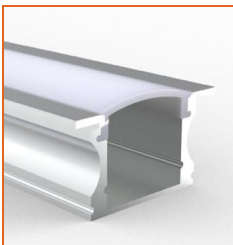

Example: AEROS-30-048-FF-OW-65-05000

* Customizable—Contact Beamever representatives

*This product is not rated as submersible. Do not install in a location where water may pool or collect.

Mounting Options

* Standard length is 1m/pcs.

Name	Straight alluminum channel
Code	BE1202
Material	Alluminum
Mounting style	Surface mounted
Length	1m
Width	17.3mm
Height	14.5mm
Internal width	12.5mm

* Standard length is 1m/pcs.

Name	Straight alluminum channel
Code	BE1201
Material	Alluminum
Mounting style	Recessed mounted
Length	1m
Width	17.3mm
Height	14.5mm
Internal width	12.5mm

* Standard length is 1m/pcs.

Name	Straight alluminum channel
Code	BE1203
Material	Alluminum
Mounting style	Angled mounted
Length	1m
Width	18.1mm
Height	18.1mm
Internal width	12.5mm