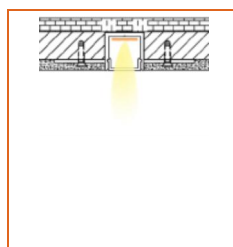

* Standard length is 1m/pcs.

* For more options, please refer to "Beamever Profile Spec Sheet"

Name	Straight alluminum channel
Code	BE5615
Material	Alluminum
Mounting style	Mud-in
Length	1m
Width	15.5mm
Height	15mm
Internal width	12.5mm