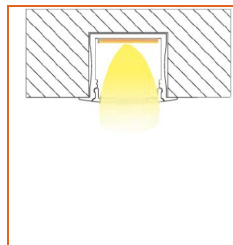

* Standard length is 1m/pcs.

Name	Straight alluminum channel
Code	BE1201
Material	Alluminum
Mounting style	Recessed mounted
Length	1m
Width	17.3mm
Height	14.5mm
Internal width	12.5mm