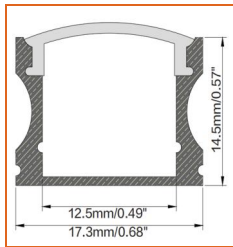

Fixture type	
Project name	
Project phase	
Date	

Dimension & Bending

Physical

PCB Width	10mm
LED Pitch	12.5mm
Cutting Interval	50mm
LED Brand	Sanan
LED Size	2835
LED Quantity	120 LEDs/m
Housing Material	N/A
Adhesive Type	Yellow 3M tape
Feed Entry	Front
Feed Length	Standard length 15cm
Storage Temperature	-25~100°C (-13~212°F)
Ambient Temperature	-25~100°C (-13~212°F)
Max Production Length	30m

AERO TAPE SAUNA

Indoor · White · High-temperature

Order Code

Series	Temp./Color	Power	Feed Entry	Connector Wire	IP Rating	Length (mm)
AEROS	27=2700K 30=3000K 40=4000K 50=5000K 65=6500K	048=4.8W 096=9.6W	FF=Front + Front FC=Front + Closed	OW=Open wire 3.28' MFC=Male & female connector 0.98'	65=IP65	Min. - 50mm Max. run - 5000mm Cut Inc. - 50mm

* Standard length is 1m/pcs.

Name	Straight alluminum channel
Code	BE1202
Material	Alluminum
Mounting style	Surface mounted
Length	1m
Width	17.3mm
Height	14.5mm
Internal width	12.5mm

* Standard length is 1m/pcs.

Name	Straight alluminum channel
Code	BE1201
Material	Alluminum
Mounting style	Recessed mounted
Length	1m
Width	17.3mm
Height	14.5mm
Internal width	12.5mm

* Standard length is 1m/pcs.

Name	Straight alluminum channel
Code	BE1203
Material	Alluminum
Mounting style	Angled mounted
Length	1m
Width	18.1mm
Height	18.1mm
Internal width	12.5mm