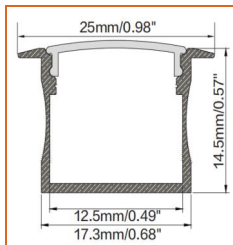

AERO TAPE SAUNA

Indoor · White · High-temperature

Order Code

Series	Temp./Color	Power	Feed Entry	Connector Wire	IP Rating	Length (mm)
AEROS	27=2700K 30=3000K 40=4000K 50=5000K 65=6500K	048=4.8W 096=9.6W	FF=Front + Front FC=Front + Closed	OW=Open wire 3.28' MFC=Male & female connector 0.98'	65=IP65	Min. - 50mm Max. run - 5000mm Cut Inc. - 50mm

* Standard length is 1m/pcs.

Name	Straight alluminum channel
Code	BE1202
Material	Alluminum
Mounting style	Surface mounted
Length	1m
Width	17.3mm
Height	14.5mm
Internal width	12.5mm

* Standard length is 1m/pcs.

Name	Straight alluminum channel
Code	BE1201
Material	Alluminum
Mounting style	Recessed mounted
Length	1m
Width	17.3mm
Height	14.5mm
Internal width	12.5mm

* Standard length is 1m/pcs.

Name	Straight alluminum channel
Code	BE1203
Material	Alluminum
Mounting style	Angled mounted
Length	1m
Width	18.1mm
Height	18.1mm
Internal width	12.5mm

* Standard length is 1m/pcs.

* For more options, please refer to "Beamever Profile Spec Sheet"

Name	Straight alluminum channel
Code	BE5615
Material	Alluminum
Mounting style	Mud-in
Length	1m
Width	15.5mm
Height	15mm
Internal width	12.5mm