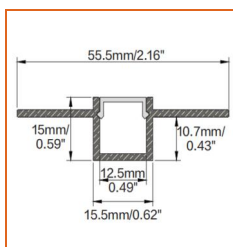

* Standard length is 1m/pcs.

Name	Straight alluminum channel
Code	BE1202
Material	Alluminum
Mounting style	Surface mounted
Length	1m
Width	17.3mm
Height	14.5mm
Internal width	12.5mm

* Standard length is 1m/pcs.

Name	Straight alluminum channel
Code	BE1201
Material	Alluminum
Mounting style	Recessed mounted
Length	1m
Width	17.3mm
Height	14.5mm
Internal width	12.5mm

* Standard length is 1m/pcs.

Name	Straight alluminum channel
Code	BE1203
Material	Alluminum
Mounting style	Angled mounted
Length	1m
Width	18.1mm
Height	18.1mm
Internal width	12.5mm

* Standard length is 1m/pcs.

* For more options, please refer to "Beamever Profile Spec Sheet"

Name	Straight alluminum channel
Code	BE5615
Material	Alluminum
Mounting style	Mud-in
Length	1m
Width	15.5mm
Height	15mm
Internal width	12.5mm