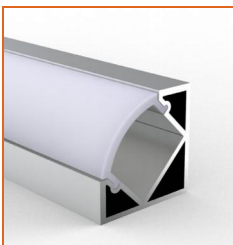

* Standard length is 1m/pcs.

Name	Straight alluminum channel
Code	BE1203
Material	Alluminum
Mounting style	Angled mounted
Length	1m
Width	18.1mm
Height	18.1mm
Internal width	12.5mm