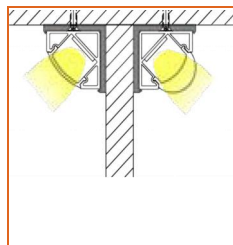

Example: AEROS-30-048-FF-OW-65-05000

* Customizable—Contact Beamever representatives

*This product is not rated as submersible. Do not install in a location where water may pool or collect.

Mounting Options

* Standard length is 1m/pcs.

Name	Straight alluminum channel
Code	BE1202
Material	Alluminum
Mounting style	Surface mounted
Length	1m
Width	17.3mm
Height	14.5mm
Internal width	12.5mm

* Standard length is 1m/pcs.

Name	Straight alluminum channel
Code	BE1201
Material	Alluminum
Mounting style	Recessed mounted
Length	1m
Width	17.3mm
Height	14.5mm
Internal width	12.5mm

* Standard length is 1m/pcs.

Name	Straight alluminum channel
Code	BE1203
Material	Alluminum
Mounting style	Angled mounted
Length	1m
Width	18.1mm
Height	18.1mm
Internal width	12.5mm