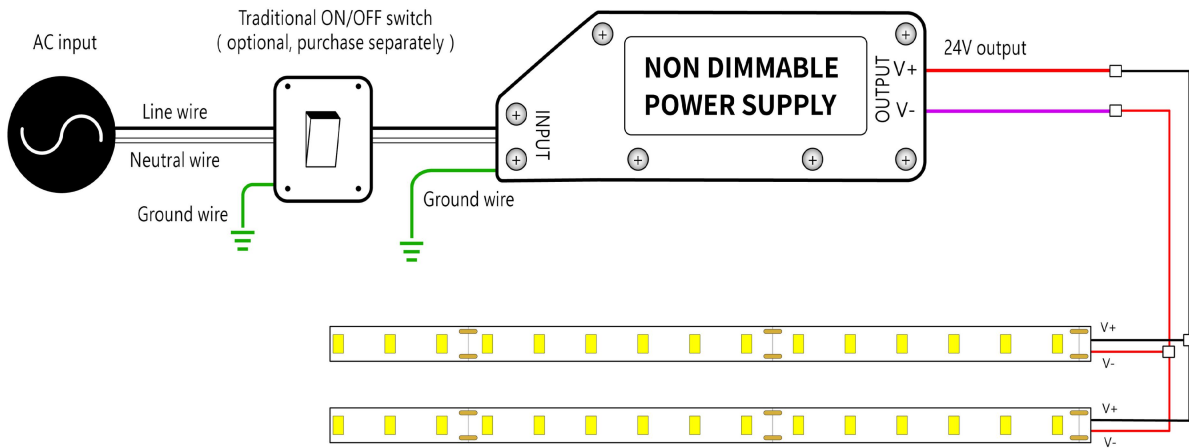

Code AERO67-CL

Mounting clip for 12mm strip

Name Male & female connector

Code MFC-2P-20

Male and female connector with 20cm cable, IP20, 2 pin

Name Male & female DC connector

Code MFC-DC-44

Male and female DC connector with 20cm cable, IP44

Name VHB 3M adhesive tape

Code VHB

VHB 3M adhesive back tape, stronger stickiness.

AERO TAPE IP67

Outdoor · White

Beamever

Wiring Diagram

Non Dimmable