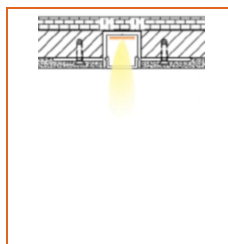

* Standard length is 1m/pcs.

* For more options, please refer to "Beamever Profile Spec Sheet"

Name	Straight alluminum channel
Code	BE5615
Material	Alluminum
Mounting style	Mud-in
Length	1m
Width	15.5mm
Height	15mm
Internal width	12.5mm