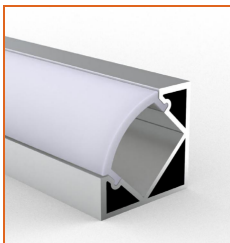

Example: AERO-30-048-FF-OW-67-01000

* Customizable—Contact Beamever representatives

Mounting Options

* Standard length is 1m/pcs.

Name	Straight alluminum channel
Code	BE1202
Material	Alluminum
Mounting style	Surface mounted
Length	1m
Width	17.3mm
Height	14.5mm
Internal width	12.5mm

* Standard length is 1m/pcs.

Name	Straight alluminum channel
Code	BE1201
Material	Alluminum
Mounting style	Recessed mounted
Length	1m
Width	17.3mm
Height	14.5mm
Internal width	12.5mm

* Standard length is 1m/pcs.