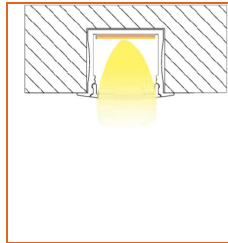

AERO TAPE IP67

Outdoor · White

Order Code

Series	Temp./Color	Power	Feed Entry	Connector Wire	IP Rating	Length (mm)
AERO	27=2700K 30=3000K 40=4000K 65=6500K	048=4.8W 096=9.6W 144=14.4W 192=19.2W 240=24W	FF=Front + Front FC=Front + Closed	OW=Open wire 15cm MFC=Male & female connector 20cm	67=IP67	Min. - 50mm Max. run - 5000mm Cut Inc. - 50mm

Example: AERO-30-048-FF-OW-67-01000

* Customizable—Contact Beamever representatives

Mounting Options

* Standard length is 1m/pcs.

Name	Straight alluminum channel
Code	BE1202
Material	Alluminum
Mounting style	Surface mounted
Length	1m
Width	17.3mm
Height	14.5mm
Internal width	12.5mm

* Standard length is 1m/pcs.

Name	Straight alluminum channel
Code	BE1201
Material	Alluminum
Mounting style	Recessed mounted
Length	1m
Width	17.3mm
Height	14.5mm
Internal width	12.5mm

* Standard length is 1m/pcs.