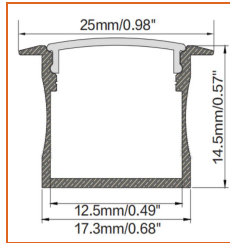

AERO TAPE IP67

Outdoor · White

Order Code

Series	Temp./Color	Power	Feed Entry	Connector Wire	IP Rating	Length (mm)
AERO	27=2700K 30=3000K 40=4000K 65=6500K	048=4.8W 096=9.6W 144=14.4W 192=19.2W 240=24W	FF=Front + Front FC=Front + Closed	OW=Open wire 15cm MFC=Male & female connector 20cm	67=IP67	Min. - 50mm Max. run - 5000mm Cut Inc. - 50mm

Example: AERO-30-048-FF-OW-67-01000

* Customizable—Contact Beamever representatives

Mounting Options

* Standard length is 1m/pcs.

Name	Straight alluminum channel
Code	BE1202
Material	Alluminum
Mounting style	Surface mounted
Length	1m
Width	17.3mm
Height	14.5mm
Internal width	12.5mm

* Standard length is 1m/pcs.

Name	Straight alluminum channel
Code	BE1201
Material	Alluminum
Mounting style	Recessed mounted
Length	1m
Width	17.3mm
Height	14.5mm
Internal width	12.5mm

* Standard length is 1m/pcs.

Name	Straight alluminum channel
Code	BE1203
Material	Alluminum
Mounting style	Angled mounted
Length	1m
Width	18.1mm
Height	18.1mm
Internal width	12.5mm

* Standard length is 1m/pcs.

* For more options, please refer to "Beamever Profile Spec Sheet"