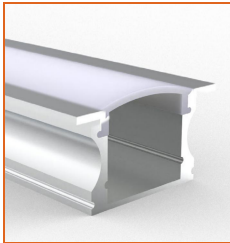

Example: AERO-30-048-FF-OW-67-01000

* Customizable—Contact Beamever representatives

Mounting Options

* Standard length is 1m/pcs.

Name	Straight alluminum channel
Code	BE1202
Material	Alluminum
Mounting style	Surface mounted
Length	1m
Width	17.3mm
Height	14.5mm
Internal width	12.5mm

* Standard length is 1m/pcs.

Name	Straight alluminum channel
Code	BE1201
Material	Alluminum
Mounting style	Recessed mounted
Length	1m
Width	17.3mm
Height	14.5mm
Internal width	12.5mm

* Standard length is 1m/pcs.