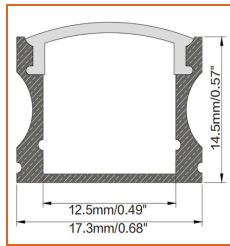

AERO TAPE IP67

Outdoor · White

Order Code

Series	Temp./Color	Power	Feed Entry	Connector Wire	IP Rating	Length (mm)
AERO	27=2700K 30=3000K 40=4000K 65=6500K	048=4.8W 096=9.6W 144=14.4W 192=19.2W 240=24W	FF=Front + Front FC=Front + Closed	OW=Open wire 15cm MFC=Male & female connector 20cm	67=IP67	Min. - 50mm Max. run - 5000mm Cut Inc. - 50mm

Example: AERO-30-048-FF-OW-67-01000

* Customizable—Contact Beamever representatives

Mounting Options

* Standard length is 1m/pcs.

Name	Straight alluminum channel
Code	BE1202
Material	Alluminum
Mounting style	Surface mounted
Length	1m
Width	17.3mm
Height	14.5mm
Internal width	12.5mm

* Standard length is 1m/pcs.

Name	Straight alluminum channel
Code	BE1201
Material	Alluminum
Mounting style	Recessed mounted
Length	1m
Width	17.3mm
Height	14.5mm
Internal width	12.5mm

* Standard length is 1m/pcs.

Name	Straight alluminum channel
Code	BE1203
Material	Alluminum
Mounting style	Angled mounted
Length	1m
Width	18.1mm
Height	18.1mm
Internal width	12.5mm

* Standard length is 1m/pcs.

* For more options, please refer to "Beamever Profile Spec Sheet"