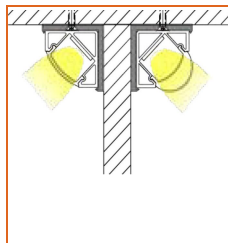

AERO TAPE IP67

Outdoor · White

Order Code

Series	Temp./Color	Power	Feed Entry	Connector Wire	IP Rating	Length (mm)
AERO	27=2700K 30=3000K 40=4000K 65=6500K	048=4.8W 096=9.6W 144=14.4W 192=19.2W 240=24W	FF=Front + Front FC=Front + Closed	OW=Open wire 15cm MFC=Male & female connector 20cm	67=IP67	Min. - 50mm Max. run - 5000mm Cut Inc. - 50mm

Example: AERO-30-048-FF-OW-67-01000

* Customizable—Contact Beamever representatives

Mounting Options

* Standard length is 1m/pcs.

Name	Straight alluminum channel
Code	BE1202
Material	Alluminum
Mounting style	Surface mounted
Length	1m
Width	17.3mm
Height	14.5mm
Internal width	12.5mm

* Standard length is 1m/pcs.

Name	Straight alluminum channel
Code	BE1201
Material	Alluminum
Mounting style	Recessed mounted
Length	1m
Width	17.3mm
Height	14.5mm
Internal width	12.5mm

* Standard length is 1m/pcs.

Name	Straight alluminum channel
Code	BE1203
Material	Alluminum
Mounting style	Angled mounted
Length	1m
Width	18.1mm
Height	18.1mm
Internal width	12.5mm

* Standard length is 1m/pcs.

* For more options, please refer to "Beamever Profile Spec Sheet"