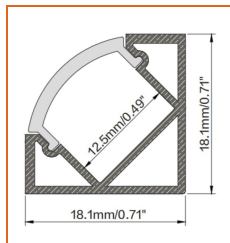

AERO TAPE IP67

Outdoor · White

Order Code

Series	Temp./Color	Power	Feed Entry	Connector Wire	IP Rating	Length (mm)
AERO	27=2700K 30=3000K 40=4000K 65=6500K	048=4.8W 096=9.6W 144=14.4W 192=19.2W 240=24W	FF=Front + Front FC=Front + Closed	OW=Open wire 15cm MFC=Male & female connector 20cm	67=IP67	Min. - 50mm Max. run - 5000mm Cut Inc. - 50mm

Example: AERO-30-048-FF-OW-67-01000

* Customizable—Contact Beamever representatives

Mounting Options

* Standard length is 1m/pcs.

Name	Straight alluminum channel
Code	BE1202
Material	Alluminum
Mounting style	Surface mounted
Length	1m
Width	17.3mm
Height	14.5mm
Internal width	12.5mm

* Standard length is 1m/pcs.

Name	Straight alluminum channel
Code	BE1201
Material	Alluminum
Mounting style	Recessed mounted
Length	1m
Width	17.3mm
Height	14.5mm
Internal width	12.5mm

* Standard length is 1m/pcs.

Name	Straight alluminum channel
Code	BE1203
Material	Alluminum
Mounting style	Angled mounted
Length	1m
Width	18.1mm
Height	18.1mm
Internal width	12.5mm

* Standard length is 1m/pcs.

* For more options, please refer to "Beamever Profile Spec Sheet"