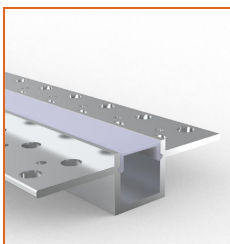

Example: AERO-30-048-FF-OW-67-01000

* Customizable—Contact Beamever representatives

Mounting Options

* Standard length is 1m/pcs.

Name	Straight alluminum channel
Code	BE1202
Material	Alluminum
Mounting style	Surface mounted
Length	1m
Width	17.3mm
Height	14.5mm
Internal width	12.5mm

* Standard length is 1m/pcs.

Name	Straight alluminum channel
Code	BE1201
Material	Alluminum
Mounting style	Recessed mounted
Length	1m
Width	17.3mm
Height	14.5mm
Internal width	12.5mm

* Standard length is 1m/pcs.

Name	Straight alluminum channel
Code	BE1203
Material	Alluminum
Mounting style	Angled mounted
Length	1m
Width	18.1mm
Height	18.1mm
Internal width	12.5mm

* Standard length is 1m/pcs.

* For more options, please refer to "Beamever Profile Spec Sheet"