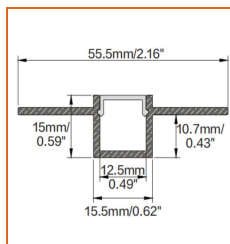

AERO TAPE IP67

Outdoor · White

Order Code

Series	Temp./Color	Power	Feed Entry	Connector Wire	IP Rating	Length (mm)
AERO	27=2700K 30=3000K 40=4000K 65=6500K	048=4.8W 096=9.6W 144=14.4W 192=19.2W 240=24W	FF=Front + Front FC=Front + Closed	OW=Open wire 15cm MFC=Male & female connector 20cm	67=IP67	Min. - 50mm Max. run - 5000mm Cut Inc. - 50mm

Example: AERO-30-048-FF-OW-67-01000

* Customizable—Contact Beamever representatives

Mounting Options

* Standard length is 1m/pcs.

Name	Straight alluminum channel
Code	BE1202
Material	Alluminum
Mounting style	Surface mounted
Length	1m
Width	17.3mm
Height	14.5mm
Internal width	12.5mm

* Standard length is 1m/pcs.

Name	Straight alluminum channel
Code	BE1201
Material	Alluminum
Mounting style	Recessed mounted
Length	1m
Width	17.3mm
Height	14.5mm
Internal width	12.5mm

* Standard length is 1m/pcs.

Name	Straight alluminum channel
Code	BE1203
Material	Alluminum
Mounting style	Angled mounted
Length	1m
Width	18.1mm
Height	18.1mm
Internal width	12.5mm

* Standard length is 1m/pcs.

* For more options, please refer to "Beamever Profile Spec Sheet"