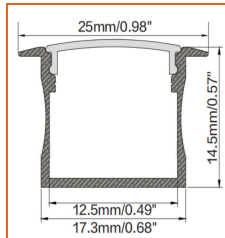

AERO TAPE WAVE

Indoor · White · Bendable

Order Code

Series	Temp./Color	Power	Feed Entry	Connector Wire	IP Rating	Length (mm)
AEROW	27=2700K 30=3000K 40=4000K 65=6500K	048=4.8W 098=9.8W 120=12W	FF=Front + Front FC=Front + Closed	OW=Open wire 15cm MFC=Male & female connector 20cm	20=IP20	Min. - 100mm Max. run - 5000mm Cut Inc. - 100mm

Example: AEROW-30-048-FF-OW-20-01000

* Customizable—Contact Beamever representatives

Mounting Options

* Standard length is 1m/pcs.

Name	Straight aluminum channel
Code	BE1202
Material	Aluminum
Mounting style	Surface mounted
Length	1m
Width	17.3mm
Height	14.5mm
Internal width	12.5mm

* Standard length is 1m/pcs.

Name	Straight aluminum channel
Code	BE1201
Material	Aluminum
Mounting style	Recessed mounted
Length	1m
Width	17.3mm
Height	14.5mm
Internal width	12.5mm

* Standard length is 1m/pcs.

Name	Straight aluminum channel
Code	BE1203
Material	Aluminum
Mounting style	Angled mounted
Length	1m
Width	18.1mm
Height	18.1mm
Internal width	12.5mm

* Standard length is 1m/pcs.

Name	Straight aluminum channel
Code	BE5615
Material	Aluminum
Mounting style	Mud-in
Length	1m
Width	15.5mm
Height	15mm
Internal width	12.5mm