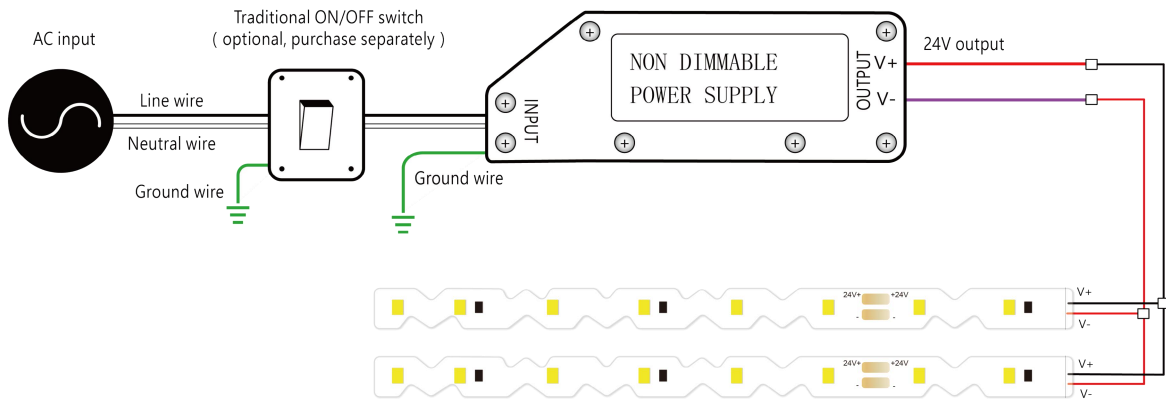

* Please refer to the spec sheet of each power supply for more detailed information

Accessories Options (Optional)

Name Strip to strip connector

Code AERO20-ST5-2P-8

Strip to strip connector, 2 pin, IP20

Name Strip to strip jumper connector

Code AERO20-ST5J-2P-8

Strip to strip jumper connector with 15cm cable, 2 pin, IP20

Name Strip to cable connector

Code AERO20-STC-2P-8

Strip to cable connector with 15cm cable, 2 pin, IP20

Name L-shaped connector

Code AERO20-L-2P-8

L-shaped connector, 2 pin, IP20

Name Male & female connector

Code MFC-2P-20

Male and female connector with 20cm cable, IP20, 2 pin

Name Male & female DC connector

Code MFC-DC-44

Male and female DC connector with 20cm cable, IP44

Name VHB 3M adhesive tape

Code VHB

VHB 3M adhesive back tape, stronger stickiness.

AERO TAPE WAVE

Indoor · White · Bendable

Wiring Diagram

Non Dimmable

Dimmable