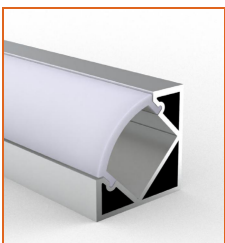

Example: AEROW-30-048-FF-OW-20-01000

* Customizable—Contact Beamever representatives

Mounting Options

* Standard length is 1m/pcs.

Name	Straight aluminum channel
Code	BE1202
Material	Aluminum
Mounting style	Surface mounted
Length	1m
Width	17.3mm
Height	14.5mm
Internal width	12.5mm

* Standard length is 1m/pcs.

Name	Straight aluminum channel
Code	BE1201
Material	Aluminum
Mounting style	Recessed mounted
Length	1m
Width	17.3mm
Height	14.5mm
Internal width	12.5mm

* Standard length is 1m/pcs.

Name	Straight aluminum channel
Code	BE1203
Material	Aluminum
Mounting style	Angled mounted
Length	1m
Width	18.1mm
Height	18.1mm
Internal width	12.5mm

* Standard length is 1m/pcs.

Name	Straight aluminum channel
Code	BE5615
Material	Aluminum
Mounting style	Mud-in
Length	1m
Width	15.5mm
Height	15mm
Internal width	12.5mm