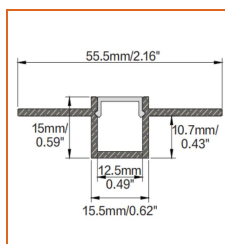

Example: AEROW-30-048-FF-OW-20-01000

* Customizable—Contact Beamever representatives

Mounting Options

* Standard length is 1m/pcs.

Name	Straight aluminum channel
Code	BE1202
Material	Aluminum
Mounting style	Surface mounted
Length	1m
Width	17.3mm
Height	14.5mm
Internal width	12.5mm

* Standard length is 1m/pcs.

Name	Straight aluminum channel
Code	BE1201
Material	Aluminum
Mounting style	Recessed mounted
Length	1m
Width	17.3mm
Height	14.5mm
Internal width	12.5mm

* Standard length is 1m/pcs.

Name	Straight aluminum channel
Code	BE1203
Material	Aluminum
Mounting style	Angled mounted
Length	1m
Width	18.1mm
Height	18.1mm
Internal width	12.5mm

* Standard length is 1m/pcs.

Name	Straight aluminum channel
Code	BE5615
Material	Aluminum
Mounting style	Mud-in
Length	1m
Width	15.5mm
Height	15mm
Internal width	12.5mm