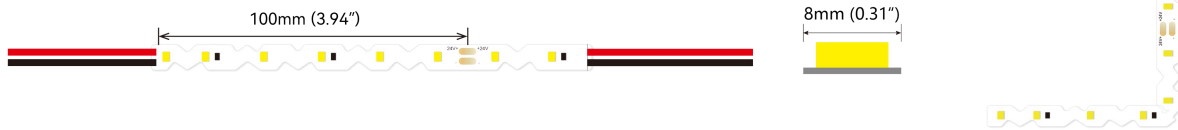

Dimension & Bending

Physical

PCB Width	8mm
LED Pitch	16.7mm
Cutting Interval	100mm
LED Brand	Sanan
LED Size	2835
LED Quantity	60 LEDs/m
Housing Material	N/A
Housing Technique	N/A
Adhesive Type	Yellow 3M tape
Feed Entry	Front
Feed Length	Standard length 15cm
Storage Temperature	-25~60°C (-13~140°F)
Ambient Temperature	-20~40°C (-4~104°F)
Max Production Length	30m

Performance & Electrical

Voltage	24VDC (23.5Vmin, 24.5Vmax)
Beam Angle	120°
MacAdam	3 steps
Efficacy (lm/W)	95.8lm/W @4000K 12W
CRI	Ra90
Lumen Maintenance	> 54,000 hours
IP Rating	IP20
Resistance	UV, solvent, saltwater, flame
Dimming	Triac, ELV, PWM, 0-10V, DMX
Warranty	5 years

Certification & Safety

Certifications	UL, CE, REACH, RoHS, CB
Environment	Dry location

Lumen/m	4.8W	9.8W	12W
■ 2700K	423	796	909
■ 3000K	465	884	1008
■ 4000K	507	979	1136
■ 6500K	518	989	1151
Max. Run Length (m)	5	5	5