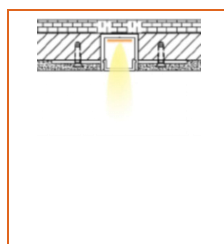

* Standard length is 1m/pcs.

Name	Straight aluminum channel
Code	BE5615
Material	Aluminum
Mounting style	Mud-in
Length	1m
Width	15.5mm
Height	15mm
Internal width	12.5mm

* For more options, please refer to "Beamever Profile Spec Sheet"