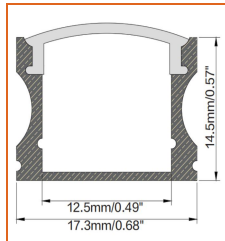

AERO TAPE WAVE

Indoor · White · Bendable

Order Code

Series	Temp./Color	Power	Feed Entry	Connector Wire	IP Rating	Length (mm)
AEROW	27=2700K 30=3000K 40=4000K 65=6500K	048=4.8W 098=9.8W 120=12W	FF=Front + Front FC=Front + Closed	OW=Open wire 15cm MFC=Male & female connector 20cm	20=IP20	Min. - 100mm Max. run - 5000mm Cut Inc. - 100mm

Example: AEROW-30-048-FF-OW-20-01000

* Customizable—Contact Beamever representatives

Mounting Options

* Standard length is 1m/pcs.

Name	Straight aluminum channel
Code	BE1202
Material	Aluminum
Mounting style	Surface mounted
Length	1m
Width	17.3mm
Height	14.5mm
Internal width	12.5mm

* Standard length is 1m/pcs.

Name	Straight aluminum channel
Code	BE1201
Material	Aluminum
Mounting style	Recessed mounted
Length	1m
Width	17.3mm
Height	14.5mm
Internal width	12.5mm

* Standard length is 1m/pcs.

Name	Straight aluminum channel
Code	BE1203
Material	Aluminum
Mounting style	Angled mounted
Length	1m
Width	18.1mm
Height	18.1mm
Internal width	12.5mm

* Standard length is 1m/pcs.

Name	Straight aluminum channel
Code	BE5615
Material	Aluminum
Mounting style	Mud-in
Length	1m
Width	15.5mm
Height	15mm
Internal width	12.5mm