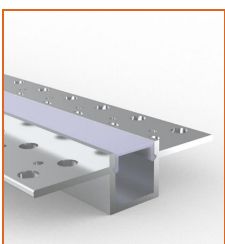

Example: AEROW-30-048-FF-OW-20-01000

* Customizable—Contact Beamever representatives

Mounting Options

* Standard length is 1m/pcs.

Name	Straight aluminum channel
Code	BE1202
Material	Aluminum
Mounting style	Surface mounted
Length	1m
Width	17.3mm
Height	14.5mm
Internal width	12.5mm

* Standard length is 1m/pcs.

Name	Straight aluminum channel
Code	BE1201
Material	Aluminum
Mounting style	Recessed mounted
Length	1m
Width	17.3mm
Height	14.5mm
Internal width	12.5mm

* Standard length is 1m/pcs.

Name	Straight aluminum channel
Code	BE1203
Material	Aluminum
Mounting style	Angled mounted
Length	1m
Width	18.1mm
Height	18.1mm
Internal width	12.5mm

* Standard length is 1m/pcs.

Name	Straight aluminum channel
Code	BE5615
Material	Aluminum
Mounting style	Mud-in
Length	1m
Width	15.5mm
Height	15mm
Internal width	12.5mm