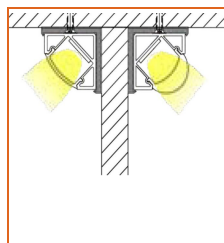

AERO TAPE WAVE

Indoor · White · Bendable

Order Code

Series	Temp./Color	Power	Feed Entry	Connector Wire	IP Rating	Length (mm)
AEROW	27=2700K 30=3000K 40=4000K 65=6500K	048=4.8W 098=9.8W 120=12W	FF=Front + Front FC=Front + Closed	OW=Open wire 15cm MFC=Male & female connector 20cm	20=IP20	Min. - 100mm Max. run - 5000mm Cut Inc. - 100mm

Example: AEROW-30-048-FF-OW-20-01000

* Customizable—Contact Beamever representatives

Mounting Options

* Standard length is 1m/pcs.

Name	Straight aluminum channel
Code	BE1202
Material	Aluminum
Mounting style	Surface mounted
Length	1m
Width	17.3mm
Height	14.5mm
Internal width	12.5mm

* Standard length is 1m/pcs.

Name	Straight aluminum channel
Code	BE1201
Material	Aluminum
Mounting style	Recessed mounted
Length	1m
Width	17.3mm
Height	14.5mm
Internal width	12.5mm

* Standard length is 1m/pcs.

Name	Straight aluminum channel
Code	BE1203
Material	Aluminum
Mounting style	Angled mounted
Length	1m
Width	18.1mm
Height	18.1mm
Internal width	12.5mm

* Standard length is 1m/pcs.

Name	Straight aluminum channel
Code	BE5615
Material	Aluminum
Mounting style	Mud-in
Length	1m
Width	15.5mm
Height	15mm
Internal width	12.5mm