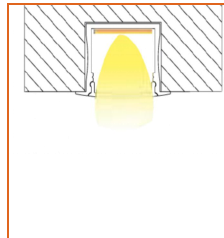

AERO TAPE WAVE

Indoor · White · Bendable

Order Code

Series	Temp./Color	Power	Feed Entry	Connector Wire	IP Rating	Length (mm)
AEROW	27=2700K 30=3000K 40=4000K 65=6500K	048=4.8W 098=9.8W 120=12W	FF=Front + Front FC=Front + Closed	OW=Open wire 15cm MFC=Male & female connector 20cm	20=IP20	Min. - 100mm Max. run - 5000mm Cut Inc. - 100mm

Example: AEROW-30-048-FF-OW-20-01000

* Customizable—Contact Beamever representatives

Mounting Options

* Standard length is 1m/pcs.

Name	Straight aluminum channel
Code	BE1202
Material	Aluminum
Mounting style	Surface mounted
Length	1m
Width	17.3mm
Height	14.5mm
Internal width	12.5mm

* Standard length is 1m/pcs.

Name	Straight aluminum channel
Code	BE1201
Material	Aluminum
Mounting style	Recessed mounted
Length	1m
Width	17.3mm
Height	14.5mm
Internal width	12.5mm

* Standard length is 1m/pcs.