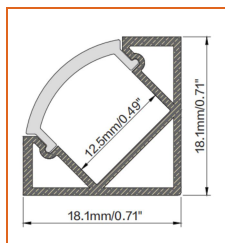

AERO TAPE WAVE

Indoor · White · Bendable

Order Code

Series	Temp./Color	Power	Feed Entry	Connector Wire	IP Rating	Length (mm)
AEROW	27=2700K 30=3000K 40=4000K 65=6500K	048=4.8W 098=9.8W 120=12W	FF=Front + Front FC=Front + Closed	OW=Open wire 15cm MFC=Male & female connector 20cm	20=IP20	Min. - 100mm Max. run - 5000mm Cut Inc. - 100mm

Example: AEROW-30-048-FF-OW-20-01000

* Customizable—Contact Beamever representatives

Mounting Options

* Standard length is 1m/pcs.

Name	Straight aluminum channel
Code	BE1202
Material	Aluminum
Mounting style	Surface mounted
Length	1m
Width	17.3mm
Height	14.5mm
Internal width	12.5mm

* Standard length is 1m/pcs.

Name	Straight aluminum channel
Code	BE1201
Material	Aluminum
Mounting style	Recessed mounted
Length	1m
Width	17.3mm
Height	14.5mm
Internal width	12.5mm

* Standard length is 1m/pcs.

Name	Straight aluminum channel
Code	BE1203
Material	Aluminum
Mounting style	Angled mounted
Length	1m
Width	18.1mm
Height	18.1mm
Internal width	12.5mm

* Standard length is 1m/pcs.

Name	Straight aluminum channel
Code	BE5615
Material	Aluminum
Mounting style	Mud-in
Length	1m
Width	15.5mm
Height	15mm
Internal width	12.5mm