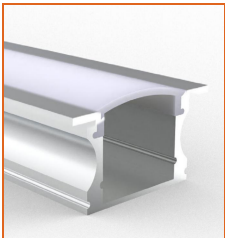

Example: AEROW-30-048-FF-OW-20-01000

* Customizable—Contact Beamever representatives

Mounting Options

* Standard length is 1m/pcs.

Name	Straight aluminum channel
Code	BE1202
Material	Aluminum
Mounting style	Surface mounted
Length	1m
Width	17.3mm
Height	14.5mm
Internal width	12.5mm

* Standard length is 1m/pcs.

Name	Straight aluminum channel
Code	BE1201
Material	Aluminum
Mounting style	Recessed mounted
Length	1m
Width	17.3mm
Height	14.5mm
Internal width	12.5mm

* Standard length is 1m/pcs.