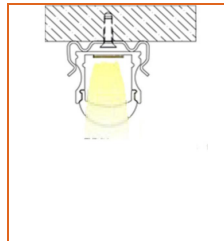

AERO TAPE WAVE

Indoor · White · Bendable

Order Code

Series	Temp./Color	Power	Feed Entry	Connector Wire	IP Rating	Length (mm)
AEROW	27=2700K 30=3000K 40=4000K 65=6500K	048=4.8W 098=9.8W 120=12W	FF=Front + Front FC=Front + Closed	OW=Open wire 15cm MFC=Male & female connector 20cm	20=IP20	Min. - 100mm Max. run - 5000mm Cut Inc. - 100mm

Example: AEROW-30-048-FF-OW-20-01000

* Customizable—Contact Beamever representatives

Mounting Options

* Standard length is 1m/pcs.

Name	Straight aluminum channel
Code	BE1202
Material	Aluminum
Mounting style	Surface mounted
Length	1m
Width	17.3mm
Height	14.5mm
Internal width	12.5mm

* Standard length is 1m/pcs.

Name	Straight aluminum channel
Code	BE1201
Material	Aluminum
Mounting style	Recessed mounted
Length	1m
Width	17.3mm
Height	14.5mm
Internal width	12.5mm

* Standard length is 1m/pcs.

Name	Straight aluminum channel
Code	BE1203
Material	Aluminum
Mounting style	Angled mounted
Length	1m
Width	18.1mm
Height	18.1mm
Internal width	12.5mm

* Standard length is 1m/pcs.

Name	Straight aluminum channel
Code	BE5615
Material	Aluminum
Mounting style	Mud-in
Length	1m
Width	15.5mm
Height	15mm
Internal width	12.5mm