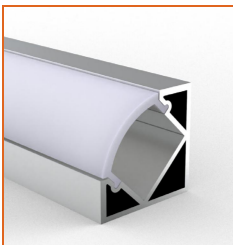

* Standard length is 1m/pcs.

Name	Straight alluminum channel
Code	BE1203
Material	Alluminum
Mounting style	Angled mounted
Length	1m
Width	18.1mm
Height	18.1mm
Internal width	12.5mm