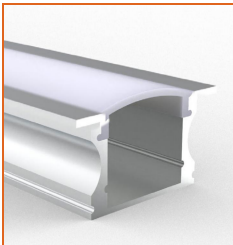

Example: AEROS-30-048-FF-OW-65-01000

* Customizable—Contact Beamever representatives

*This product is not rated as submersible. Do not install in a location where water may pool or collect.

Mounting Options

* Standard length is 1m/pcs.

Name	Straight alluminum channel
Code	BE1202
Material	Alluminum
Mounting style	Surface mounted
Length	1m
Width	17.3mm
Height	14.5mm
Internal width	12.5mm

* Standard length is 1m/pcs.

Name	Straight alluminum channel
Code	BE1201
Material	Alluminum
Mounting style	Recessed mounted
Length	1m
Width	17.3mm
Height	14.5mm
Internal width	12.5mm

* Standard length is 1m/pcs.

Name	Straight alluminum channel
Code	BE1203
Material	Alluminum
Mounting style	Angled mounted
Length	1m
Width	18.1mm
Height	18.1mm
Internal width	12.5mm