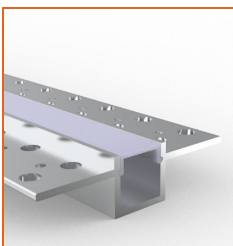

* Standard length is 1m/pcs.

Name	Straight alluminum channel
Code	BE1202
Material	Alluminum
Mounting style	Surface mounted
Length	1m
Width	17.3mm
Height	14.5mm
Internal width	12.5mm

* Standard length is 1m/pcs.

Name	Straight alluminum channel
Code	BE1201
Material	Alluminum
Mounting style	Recessed mounted
Length	1m
Width	17.3mm
Height	14.5mm
Internal width	12.5mm

* Standard length is 1m/pcs.

Name	Straight alluminum channel
Code	BE1203
Material	Alluminum
Mounting style	Angled mounted
Length	1m
Width	18.1mm
Height	18.1mm
Internal width	12.5mm