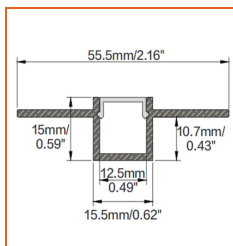

* Standard length is 1m/pcs.

Name	Straight alluminum channel
Code	BE1202
Material	Alluminum
Mounting style	Surface mounted
Length	1m
Width	17.3mm
Height	14.5mm
Internal width	12.5mm

* Standard length is 1m/pcs.

Name	Straight alluminum channel
Code	BE1201
Material	Alluminum
Mounting style	Recessed mounted
Length	1m
Width	17.3mm
Height	14.5mm
Internal width	12.5mm

* Standard length is 1m/pcs.

Name	Straight alluminum channel
Code	BE1203
Material	Alluminum
Mounting style	Angled mounted
Length	1m
Width	18.1mm
Height	18.1mm
Internal width	12.5mm

* Standard length is 1m/pcs.

* For more options, please refer to "Beamever Profile Spec Sheet"

Name	Straight alluminum channel
Code	BE5615
Material	Alluminum
Mounting style	Mud-in
Length	1m
Width	15.5mm
Height	15mm
Internal width	12.5mm