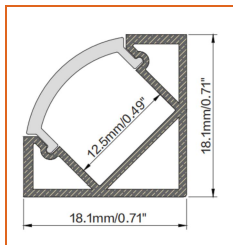

AERO TAPE SAUNA

Indoor · White · High-temperature

Order Code

Series	Temp./Color	Power	Feed Entry	Connector Wire	IP Rating	Length (mm)
AEROS	27=2700K 30=3000K 40=4000K 50=5000K 65=6500K	048=4.8W 096=9.6W	FF=Front + Front FC=Front + Closed	OW=Open wire 15cm MFC=Male & female connector 20cm	65=IP65	Min. - 50mm Max. run - 5000mm Cut Inc. - 50mm

* Standard length is 1m/pcs.

Name	Straight alluminum channel
Code	BE1202
Material	Alluminum
Mounting style	Surface mounted
Length	1m
Width	17.3mm
Height	14.5mm
Internal width	12.5mm

* Standard length is 1m/pcs.

Name	Straight alluminum channel
Code	BE1201
Material	Alluminum
Mounting style	Recessed mounted
Length	1m
Width	17.3mm
Height	14.5mm
Internal width	12.5mm

* Standard length is 1m/pcs.

Name	Straight alluminum channel
Code	BE1203
Material	Alluminum
Mounting style	Angled mounted
Length	1m
Width	18.1mm
Height	18.1mm
Internal width	12.5mm

* Standard length is 1m/pcs.

* For more options, please refer to "Beamever Profile Spec Sheet"

Name	Straight alluminum channel
Code	BE5615
Material	Alluminum
Mounting style	Mud-in
Length	1m
Width	15.5mm
Height	15mm
Internal width	12.5mm