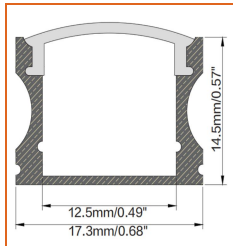

Fixture type	
Project name	
Project phase	
Date	

Dimension & Bending

Physical

PCB Width	10mm
LED Pitch	12.5mm
Cutting Interval	50mm
LED Brand	Sanan
LED Size	2835
LED Quantity	120 LEDs/m
Housing Material	N/A
Adhesive Type	Yellow 3M tape
Feed Entry	Front
Feed Length	Standard length 15cm
Storage Temperature	-25~100°C (-13~212°F)
Ambient Temperature	-25~100°C (-13~212°F)
Max Production Length	30m

AERO TAPE SAUNA

Indoor · White · High-temperature

Order Code

Series	Temp./Color	Power	Feed Entry	Connector Wire	IP Rating	Length (mm)
AEROS	27=2700K 30=3000K 40=4000K 50=5000K 65=6500K	048=4.8W 096=9.6W	FF=Front + Front FC=Front + Closed	OW=Open wire 15cm MFC=Male & female connector 20cm	65=IP65	Min. - 50mm Max. run - 5000mm Cut Inc. - 50mm

* Standard length is 1m/pcs.

Name	Straight alluminum channel
Code	BE1202
Material	Alluminum
Mounting style	Surface mounted
Length	1m
Width	17.3mm
Height	14.5mm
Internal width	12.5mm

* Standard length is 1m/pcs.

Name	Straight alluminum channel
Code	BE1201
Material	Alluminum
Mounting style	Recessed mounted
Length	1m
Width	17.3mm
Height	14.5mm
Internal width	12.5mm

* Standard length is 1m/pcs.

Name	Straight alluminum channel
Code	BE1203
Material	Alluminum
Mounting style	Angled mounted
Length	1m
Width	18.1mm
Height	18.1mm
Internal width	12.5mm