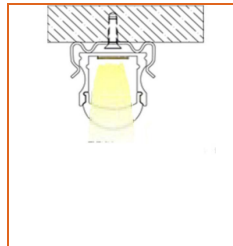

AERO TAPE SAUNA

Indoor · White · High-temperature

Order Code

Series	Temp./Color	Power	Feed Entry	Connector Wire	IP Rating	Length (mm)
AEROS	27=2700K 30=3000K 40=4000K 50=5000K 65=6500K	048=4.8W 096=9.6W	FF=Front + Front FC=Front + Closed	OW=Open wire 15cm MFC=Male & female connector 20cm	65=IP65	Min. - 50mm Max. run - 5000mm Cut Inc. - 50mm

* Standard length is 1m/pcs.

Name	Straight alluminum channel
Code	BE1202
Material	Alluminum
Mounting style	Surface mounted
Length	1m
Width	17.3mm
Height	14.5mm
Internal width	12.5mm

* Standard length is 1m/pcs.

Name	Straight alluminum channel
Code	BE1201
Material	Alluminum
Mounting style	Recessed mounted
Length	1m
Width	17.3mm
Height	14.5mm
Internal width	12.5mm

* Standard length is 1m/pcs.

Name	Straight alluminum channel
Code	BE1203
Material	Alluminum
Mounting style	Angled mounted
Length	1m
Width	18.1mm
Height	18.1mm
Internal width	12.5mm