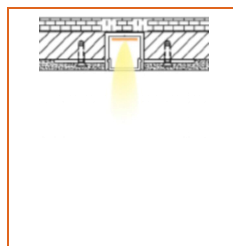

* Standard length is 1m/pcs.

* For more options, please refer to "Beamever Profile Spec Sheet"

Name	Straight alluminum channel
Code	BE5615
Material	Alluminum
Mounting style	Mud-in
Length	1m
Width	15.5mm
Height	15mm
Internal width	12.5mm