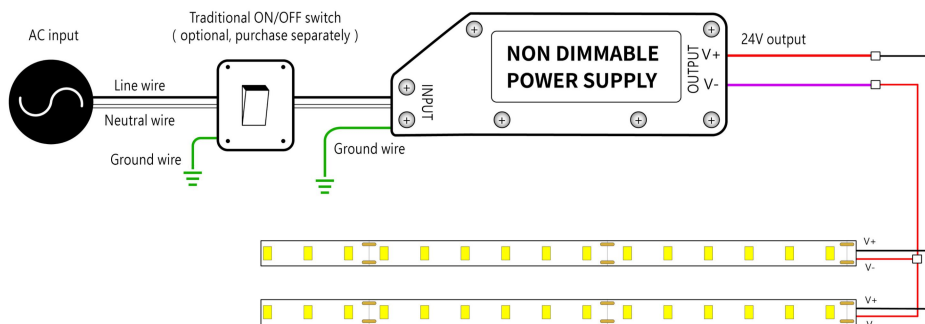

* Please refer to the spec sheet of each power supply for more detailed information

Accessories Options (Optional)

Name Mounting clip
Code AERO-MC-12
Mounting clip for SMD series, IP65

Name Silicone closed end cap
Code AERO-SEC-C-12
Closed silicone end cap, IP65

Name Silicone glue
Code SG
Silicone glue

Wiring Diagram

Non Dimmable

Dimmable