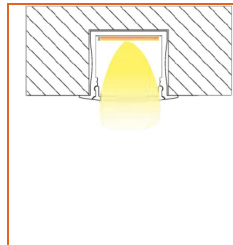

Example: AEROS-30-048-FF-OW-65-01000

* Customizable—Contact Beamever representatives

*This product is not rated as submersible. Do not install in a location where water may pool or collect.

Mounting Options

* Standard length is 1m/pcs.

Name	Straight alluminum channel
Code	BE1202
Material	Alluminum
Mounting style	Surface mounted
Length	1m
Width	17.3mm
Height	14.5mm
Internal width	12.5mm

* Standard length is 1m/pcs.