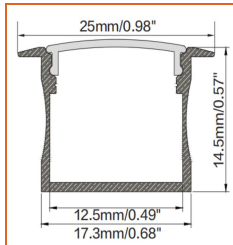

AERO TAPE SAUNA

Indoor · White · High-temperature

Order Code

Series	Temp./Color	Power	Feed Entry	Connector Wire	IP Rating	Length (mm)
AEROS	27=2700K 30=3000K 40=4000K 50=5000K 65=6500K	048=4.8W 096=9.6W	FF=Front + Front FC=Front + Closed	OW=Open wire 15cm MFC=Male & female connector 20cm	65=IP65	Min. - 50mm Max. run - 5000mm Cut Inc. - 50mm

* Standard length is 1m/pcs.

Name	Straight alluminum channel
Code	BE1202
Material	Alluminum
Mounting style	Surface mounted
Length	1m
Width	17.3mm
Height	14.5mm
Internal width	12.5mm

* Standard length is 1m/pcs.

Name	Straight alluminum channel
Code	BE1201
Material	Alluminum
Mounting style	Recessed mounted
Length	1m
Width	17.3mm
Height	14.5mm
Internal width	12.5mm

* Standard length is 1m/pcs.

Name	Straight alluminum channel
Code	BE1203
Material	Alluminum
Mounting style	Angled mounted
Length	1m
Width	18.1mm
Height	18.1mm
Internal width	12.5mm

* Standard length is 1m/pcs.

* For more options, please refer to "Beamever Profile Spec Sheet"

Name	Straight alluminum channel
Code	BE5615
Material	Alluminum
Mounting style	Mud-in
Length	1m
Width	15.5mm
Height	15mm
Internal width	12.5mm