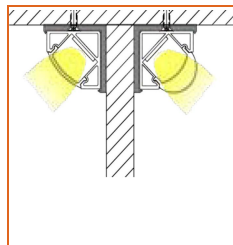

Example: AEROS-30-048-FF-OW-65-01000

* Customizable—Contact Beamever representatives

*This product is not rated as submersible. Do not install in a location where water may pool or collect.

Mounting Options

* Standard length is 1m/pcs.

Name	Straight alluminum channel
Code	BE1202
Material	Alluminum
Mounting style	Surface mounted
Length	1m
Width	17.3mm
Height	14.5mm
Internal width	12.5mm

* Standard length is 1m/pcs.

Name	Straight alluminum channel
Code	BE1201
Material	Alluminum
Mounting style	Recessed mounted
Length	1m
Width	17.3mm
Height	14.5mm
Internal width	12.5mm

* Standard length is 1m/pcs.

Name	Straight alluminum channel
Code	BE1203
Material	Alluminum
Mounting style	Angled mounted
Length	1m
Width	18.1mm
Height	18.1mm
Internal width	12.5mm