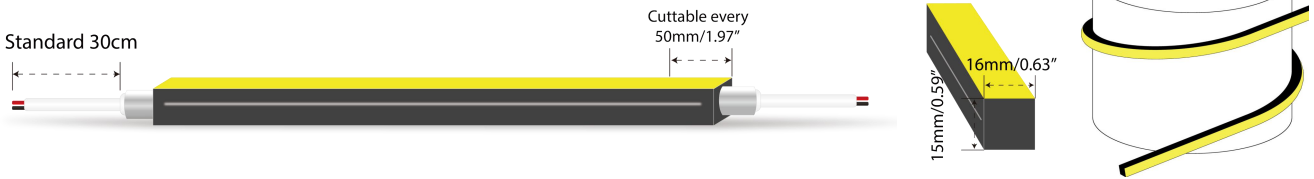

## Dimension & Bending

## Physical

Dimensions	16mm x 15mm (width x height)
Bend Direction	Vertical bending
Bend Diameter	240mm
Cutting Interval	50mm
Field Cuttable	Yes
Housing Material	Dow Corning
Housing Technique	Co-extrusion
Body Color	Black
Finish	Matte
Feed Entry	Front, side, bottom
Feed Length	Standard length 30cm
End Cap	Injected (Factory made only)
Mounting	Clips or channel (rigid or bendable)
Storage Temperature	-25~60°C (-13~140°F)
Ambient Temperature	T <sub>min</sub> = -25°C/-13°F, T <sub>max</sub> (See below)
Max. Production Length	30m