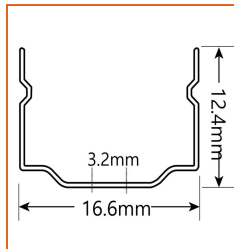

## Physical

Dimensions	16mm x 15mm (width x height)
Bend Direction	Vertical bending
Bend Diameter	240mm
Cutting Interval	50mm
Field Cuttable	Yes
Housing Material	Dow Corning
Housing Technique	Co-extrusion
Body Color	Black
Finish	Matte
Feed Entry	Front, side, bottom
Feed Length	Standard length 30cm
End Cap	Injected (Factory made only)
Mounting	Clips or channel (rigid or bendable)
Storage Temperature	-25~60°C (-13~140°F)
Ambient Temperature	T <sub>min</sub> = -25°C/-13°F, T <sub>max</sub> (See below)
Max. Production Length	30m

## Mounting Options

\* Standard length is 1m/pcs.

Name	Black Straight Aluminum channel
Code	LN1615B-SC
Material	Aluminum
Mounting style	Surface mounted
Length	1m
Width	20.5mm
Height	17.6mm
Internal width	15.4mm

\* Standard length is 1m/pcs.

Name	Bendable channel (Bottom screw)
Code	LN1615TV-BC-B
Material	Stainless Steel
Mounting style	Surface mounted
Length	1m
Width	17.5mm
Height	16.6mm
Internal Width	16mm

\* Recommend use 3 mounting clips for 1m of neon.

Name	Black Mounting clip
Code	LN1615B-CL
Material	Stainless steel
Mounting style	Surface mounted
Length	20mm
Width	16.6mm
Height	12.4mm
Internal Width	/

\* Standard length is 1m/pcs.

Name	Black Recessed straight channel
Code	LN1615B-RSC
Material	Aluminum
Mounting style	Recessed mounted
Length	1m
Width	20.5mm
Height	17.6mm
Internal width	/