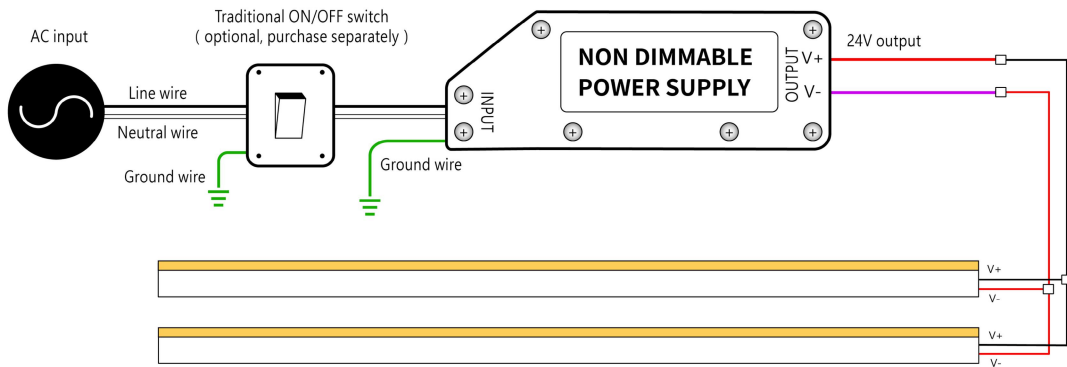

LINIO NEON 1615 TV BLACK

Outdoor · Vertical Bending · Black Body

Wiring Diagram

Non Dimmable