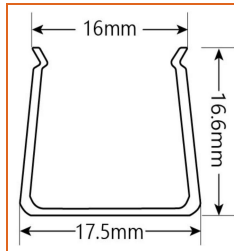

## Physical

Dimensions	16mm x 15mm (width x height)
Bend Direction	Vertical bending
Bend Diameter	240mm
Cutting Interval	50mm
Field Cuttable	Yes
Housing Material	Dow Corning
Housing Technique	Co-extrusion
Body Color	Black
Finish	Matte
Feed Entry	Front, side, bottom
Feed Length	Standard length 30cm
End Cap	Injected (Factory made only)
Mounting	Clips or channel (rigid or bendable)
Storage Temperature	-25~60°C (-13~140°F)
Ambient Temperature	T <sub>min</sub> = -25°C/-13°F, T <sub>max</sub> (See below)
Max. Production Length	30m

## Mounting Options

\* Standard length is 1m/pcs.

Name	Black Straight Aluminum channel
Code	LN1615B-SC
Material	Aluminum
Mounting style	Surface mounted
Length	1m
Width	20.5mm
Height	17.6mm
Internal width	15.4mm

\* Standard length is 1m/pcs.

Name	Bendable channel (Bottom screw)
Code	LN1615TV-BC-B
Material	Stainless Steel
Mounting style	Surface mounted
Length	1m
Width	17.5mm
Height	16.6mm
Internal Width	16mm

\* Recommend use 3 mounting clips for 1m of neon.

Name	Black Mounting clip
Code	LN1615B-CL
Material	Stainless steel
Mounting style	Surface mounted
Length	20mm
Width	16.6mm
Height	12.4mm
Internal Width	/

\* Standard length is 1m/pcs.

Name	Black Recessed straight channel
Code	LN1615B-RSC
Material	Aluminum
Mounting style	Recessed mounted
Length	1m
Width	20.5mm
Height	17.6mm
Internal width	/