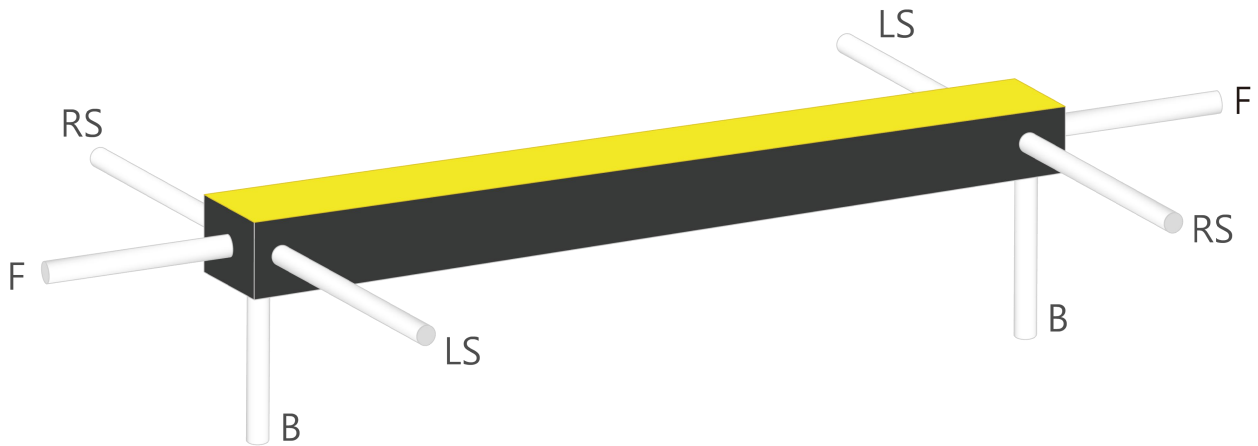

LINIO NEON 1615 TV BLACK

Outdoor · Vertical Bending · Black Body

Order Code

Series	Temp./Color	Power	Feed Entry	Connector Wire	End Cap	Length (mm)
LN1615TVB	27=2700K 30=3000K 35=3500K 40=4000K	005=5W 010=10W 015=15W	FF=Front + Front BB=Bottom + Bottom SS=Side + Side FC=Front + Closed FB=Front + Bottom BF=Bottom+Front FLS=Front + Left Side FRS=Front + Right Side BC=Bottom + Closed BLS=Bottom + Left Side BRS=Bottom + Right Side LSC=Left Side + Closed RSC=Right Side + Closed	OW=Open wire 30cm MFCB=Male & female connector with 30cm black cable	IJ=Injected end cap (IP67) MEC=Mechanical end cap (IP67) * End caps are added by default * MEC will reduce max. run length, consult Beamever for specific data	Min. - 50mm Max. run - 27000mm@5W - 17000mm@10W - 14000mm@15W Cut Inc. - 50mm

Example: LN1615TVB-27-005-FF-OW-IJ-05000

* Customizable—Contact Beamever representatives

Feed Entry Options

For injected end cap (IP67), factory made only