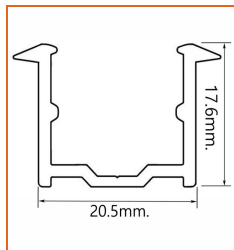

## Physical

Dimensions	16mm x 15mm (width x height)
Bend Direction	Vertical bending
Bend Diameter	240mm
Cutting Interval	50mm
Field Cuttable	Yes
Housing Material	Dow Corning
Housing Technique	Co-extrusion
Body Color	Black
Finish	Matte
Feed Entry	Front, side, bottom
Feed Length	Standard length 30cm
End Cap	Injected (Factory made only)
Mounting	Clips or channel (rigid or bendable)
Storage Temperature	-25~60°C (-13~140°F)
Ambient Temperature	T <sub>min</sub> = -25°C/-13°F, T <sub>max</sub> (See below)
Max. Production Length	30m

## Mounting Options

\* Standard length is 1m/pcs.

Name	Black Straight Aluminum channel
Code	LN1615B-SC
Material	Aluminum
Mounting style	Surface mounted
Length	1m
Width	20.5mm
Height	17.6mm
Internal width	15.4mm

\* Standard length is 1m/pcs.

Name	Bendable channel (Bottom screw)
Code	LN1615TV-BC-B
Material	Stainless Steel
Mounting style	Surface mounted
Length	1m
Width	17.5mm
Height	16.6mm
Internal Width	16mm

\* Recommend use 3 mounting clips for 1m of neon.

Name	Black Mounting clip
Code	LN1615B-CL
Material	Stainless steel
Mounting style	Surface mounted
Length	20mm
Width	16.6mm
Height	12.4mm
Internal Width	/

\* Standard length is 1m/pcs.

Name	Black Recessed straight channel
Code	LN1615B-RSC
Material	Aluminum
Mounting style	Recessed mounted
Length	1m
Width	20.5mm
Height	17.6mm
Internal width	/