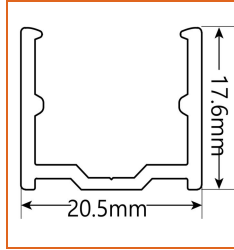

## Physical

Dimensions	16mm x 15mm (width x height)
Bend Direction	Vertical bending
Bend Diameter	240mm
Cutting Interval	50mm
Field Cuttable	Yes
Housing Material	Dow Corning
Housing Technique	Co-extrusion
Body Color	Black
Finish	Matte
Feed Entry	Front, side, bottom
Feed Length	Standard length 30cm
End Cap	Injected (Factory made only)
Mounting	Clips or channel (rigid or bendable)
Storage Temperature	-25~60°C (-13~140°F)
Ambient Temperature	T <sub>min</sub> = -25°C/-13°F, T <sub>max</sub> (See below)
Max. Production Length	30m

## Mounting Options

\* Standard length is 1m/pcs.

Name	Black Straight Aluminum channel
Code	LN1615B-SC
Material	Aluminum
Mounting style	Surface mounted
Length	1m
Width	20.5mm
Height	17.6mm
Internal width	15.4mm

Name	Black Mounting clip
Code	LN1615B-CL
Material	Stainless steel
Mounting style	Surface mounted
Length	20mm
Width	16.6mm
Height	12.4mm
Internal Width	/

\* Standard length is 1m/pcs.

Name	Black Recessed straight channel
Code	LN1615B-RSC
Material	Aluminum
Mounting style	Recessed mounted
Length	1m
Width	20.5mm
Height	17.6mm
Internal width	/