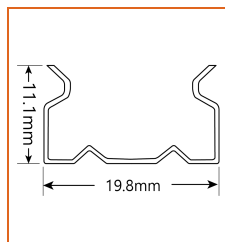

Fixture type	
Project name	
Project phase	
Date	

Dimension & Bending

Physical

Dimensions	19.5mm x 9.5mm (width x height)
Bend Direction	Vertical bending
Bend Diameter	100mm
Cutting Interval	62.5mm
Field Cuttable	No
Housing Material	PU
Housing Technique	N/A
Body Color	White
Finish	N/A
Feed Entry	Front
Feed Length	Standard length 20cm
End Cap	Injected (Factory made only)
Mounting	Clips or channel (rigid)
Storage Temperature	-40~60°C (-40~140°F)
Ambient Temperature	-40~45°C (-40~113°F)
Max. Production Length	5m

LUMI GRAZER

Outdoor · Vertical Bending · Flexible

Order Code

Series	Temp./Color	Power	Feed Entry	Connector Wire	End Cap	Length(mm)
LMG30 (30°)	27=2700K	018=18W	FF=Front + Front	OW=Open wire 15cm	IJ=Injected end cap (IP67)	Min. - 62.5mm
LMG45 (45°)	30=3000K		FC=Front + Closed	MFC=Male & female connector 20cm	* End caps are added by default	Max. run - 5000mm
LMG60 (60°)	35=3500K					Cut Inc. - 125mm
LMG2045 (20*45°)	40=4000K					

Example: LMG30-27-018-FF-OW-IJ-01000

* Customizable—Contact Beamever representatives

Feed Entry Options

Front feed entry (F)

Closed feed entry (C)

Mounting Options

* Standard length is 0.955m/pcs.

Name	Straight Aluminum channel
Code	LMG-SC
Material	Aluminum
Mounting style	Surface mounted
Length	955mm
Width	23.6mm
Height	8.4mm
Internal width	19.4mm

* Used with aluminum channel.

Name	Angled mounting clip
Code	LMG-AC
Material	Aluminum
Mounting style	Surface mounted
Length	7.1mm
Width	24.4mm
Height	23mm
Internal Width	/

* Recommend use 3 mounting clips for 1m of product.