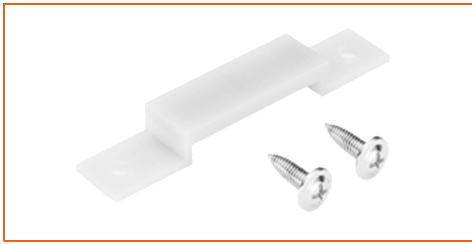

Example: LMG30-27-018-FF-OW-IJ-01000

* Customizable—Contact Beamever representatives

Feed Entry Options

Front feed entry (F)

Closed feed entry (C)

Mounting Options

* Standard length is 0.955m/pcs.

Name	Straight Aluminum channel
Code	LMG-SC
Material	Aluminum
Mounting style	Surface mounted
Length	955mm
Width	23.6mm
Height	8.4mm
Internal width	19.4mm

* Used with aluminum channel.

Name	Angled mounting clip
Code	LMG-AC
Material	Aluminum
Mounting style	Surface mounted
Length	7.1mm
Width	24.4mm
Height	23mm
Internal Width	/

* Recommend use 3 mounting clips for 1m of product.

Name	Mounting clip
Code	LMG-CL
Material	Stainless steel
Mounting style	Surface mounted
Length	20mm
Width	19.8mm
Height	11.1mm
Internal Width	/

LUMI GRAZER

Outdoor · Vertical Bending · Flexible

* Recommend use 3 mounting clips for 1m of product.

Name Silicone mounting clip

Code LMG-SCL

Material Silicone

Mounting style Surface mounted

Length 35.3mm

Width 23.8mm

Height 7mm

Internal Width 21mm