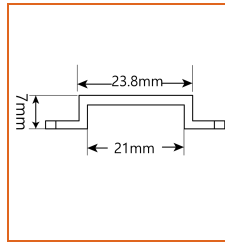

LUMI GRAZER

Outdoor · Vertical Bending · Flexible

* Recommend use 3 mounting clips for 1m of product.

Name Silicone mounting clip

Code LMG-SCL

Material Silicone

Mounting style Surface mounted

Length 35.3mm

Width 23.8mm

Height 7mm

Internal Width 21mm

Driver Options

Code	Max Load	Input	Output	Dimming	Environment	Size
XLG-150-24-A	150W	100-305VAC	24VDC	Non-Dim	Dry/Damp/IP67	180x63x35.5mm (L x W x H)
ELG-150-24B-3Y	150W	100-305VAC	24VDC	3 in 1 dimming	Dry/Damp/IP67	219x63x35.5mm (LxWxH)
ELG-150-24DA-3Y	150W	100-305VAC	24VDC	DALI control technology	Dry/Damp/IP67	219x63x35.5mm (L x W x H)
LPV-150-24	150W	180-305VAC	24VDC	Non-Dim	Dry/Damp/IP67	148x40x30mm (L x W x H)
LRS-150-24	150W	85-132V / 170-264VAC	24VDC	Non-Dim	Dry	99x97x30mm (L x W x H)
PWM-120-24	120W	90 ~ 305V / 127 ~ 431VAC	24VDC	3 in 1 dimming	Dry/Damp/IP67	191x63x37.5mm (LxWxH)

* Please refer to the spec sheet of each power supply for more detailed information