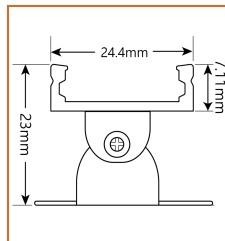

Fixture type	
Project name	
Project phase	
Date	

Dimension & Bending

Physical

Dimensions	19.5mm x 9.5mm (width x height)
Bend Direction	Vertical bending
Bend Diameter	100mm
Cutting Interval	62.5mm
Field Cuttable	No
Housing Material	PU
Housing Technique	N/A
Body Color	White
Finish	N/A
Feed Entry	Front
Feed Length	Standard length 20cm
End Cap	Injected (Factory made only)
Mounting	Clips or channel (rigid)
Storage Temperature	-40~60°C (-40~140°F)
Ambient Temperature	-40~45°C (-40~113°F)
Max. Production Length	5m

Example: LMG30-27-018-FF-OW-IJ-01000

* Customizable—Contact Beamever representatives

Feed Entry Options

Front feed entry (F)

Closed feed entry (C)

Mounting Options

* Standard length is 0.955m/pcs.

Name	Straight Aluminum channel
Code	LMG-SC
Material	Aluminum
Mounting style	Surface mounted
Length	955mm
Width	23.6mm
Height	8.4mm
Internal width	19.4mm

* Used with aluminum channel.

Name	Angled mounting clip
Code	LMG-AC
Material	Aluminum
Mounting style	Surface mounted
Length	7.1mm
Width	24.4mm
Height	23mm
Internal Width	/

* Recommend use 3 mounting clips for 1m of product.

Name Silicone mounting clip

Code LMG-SCL

Material Silicone

Mounting style Surface mounted

Length 35.3mm

Width 23.8mm

Height 7mm

Internal Width 21mm