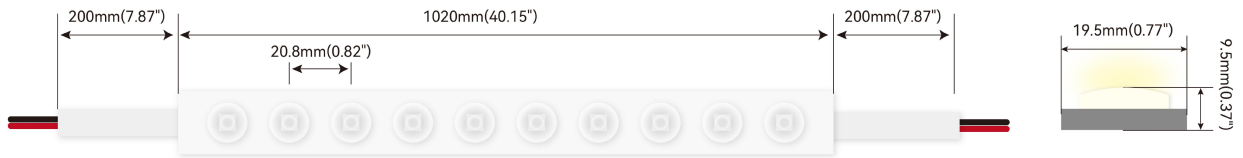

LUMI GRAZER

Outdoor · Vertical Bending · Flexible

Beamever

Features

- Various beam angles 30°, 45°, 60°, 20*45°
- Discreet design (small in size and light in weight)
- Ideal flexibility for creating unique shapes and designs
- Low voltage 24V DC
- IP67 rated, ideal for outdoor uses
- PU material for UV-stablized, high temperature resistency etc.

Fixture type	
Project name	
Project phase	
Date	

Dimension & Bending

Physical

Dimensions	19.5mm x 9.5mm (width x height)
Bend Direction	Vertical bending
Bend Diameter	100mm
Cutting Interval	62.5mm
Field Cuttable	No
Housing Material	PU
Housing Technique	N/A
Body Color	White
Finish	N/A
Feed Entry	Front
Feed Length	Standard length 20cm
End Cap	Injected (Factory made only)
Mounting	Clips or channel (rigid)
Storage Temperature	-40~60°C (-40~140°F)
Ambient Temperature	-40~45°C (-40~113°F)
Max. Production Length	5m

Performance & Electrical

Voltage	24VDC (23.5Vmin, 24.5Vmax)
Beam Angle	30°, 45°, 60°, 20*45°
MacAdam	3 steps
Efficacy (lm/W)	103lm/W @4000K, 30°
CRI	Ra90
Lumen Maintenance	> 54,000 hours
IP Rating	IP67
Resistance	UV, solvent, saltwater, flame
Dimming	PWM, 0-10V, DMX
Warranty	5 years

Example: LMG30-27-018-FF-OW-IJ-01000

* Customizable—Contact Beamever representatives

Feed Entry Options

Front feed entry (F)

Closed feed entry (C)

Mounting Options

* Standard length is 0.955m/pcs.

Name	Straight Aluminum channel
Code	LMG-SC
Material	Aluminum
Mounting style	Surface mounted
Length	955mm
Width	23.6mm
Height	8.4mm
Internal width	19.4mm