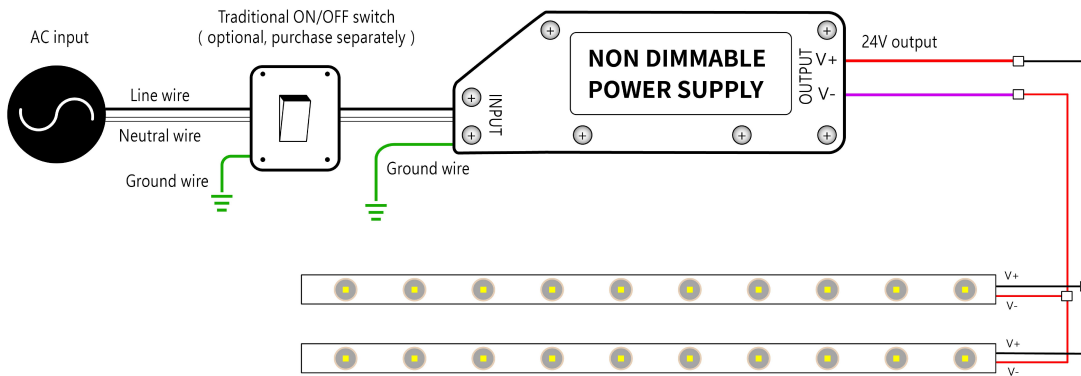

* Please refer to the spec sheet of each power supply for more detailed information

Accessories Options (Optional, purchase for extra)

Name Male and female connectors

Code MFC-PU-2P-67

Male and female connectors with 30cm PU cable, IP67, 2 pin

Name T-shaped M&F connectors

Code MFCT-PU-2P-67

T-shaped male and female connectors with 20cm PU cable, IP67, 2 pin

Name VHB 3M adhesive tape

Code VHB-18

VHB 3M adhesive back tape, stronger stickiness.

LUMI GRAZER

Outdoor · Vertical Bending · Flexible

Wiring Diagram

Non Dimmable

Dimmable