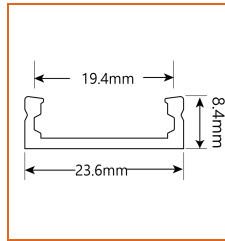

Fixture type	
Project name	
Project phase	
Date	

Dimension & Bending

Physical

Dimensions	19.5mm x 9.5mm (width x height)
Bend Direction	Vertical bending
Bend Diameter	100mm
Cutting Interval	62.5mm
Field Cuttable	No
Housing Material	PU
Housing Technique	N/A
Body Color	White
Finish	N/A
Feed Entry	Front
Feed Length	Standard length 20cm
End Cap	Injected (Factory made only)
Mounting	Clips or channel (rigid)
Storage Temperature	-40~60°C (-40~140°F)
Ambient Temperature	-40~45°C (-40~113°F)
Max. Production Length	5m

Example: LMG30-27-018-FF-OW-IJ-01000

* Customizable—Contact Beamever representatives

Feed Entry Options

Front feed entry (F)

Closed feed entry (C)

Mounting Options

* Standard length is 0.955m/pcs.

Name	Straight Aluminum channel
Code	LMG-SC
Material	Aluminum
Mounting style	Surface mounted
Length	955mm
Width	23.6mm
Height	8.4mm
Internal width	19.4mm

* Used with aluminum channel.

Name	Angled mounting clip
Code	LMG-AC
Material	Aluminum
Mounting style	Surface mounted
Length	7.1mm
Width	24.4mm
Height	23mm
Internal Width	/

* Recommend use 3 mounting clips for 1m of product.

Name	Mounting clip
Code	LMG-CL
Material	Stainless steel
Mounting style	Surface mounted
Length	20mm
Width	19.8mm
Height	11.1mm
Internal Width	/

LUMI GRAZER

Outdoor · Vertical Bending · Flexible

* Recommend use 3 mounting clips for 1m of product.