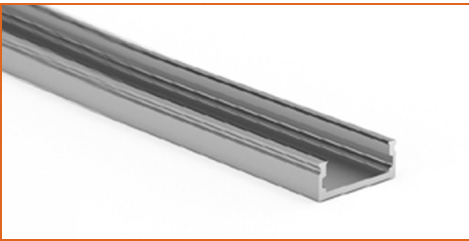

Example: LMG30-27-018-FF-OW-IJ-01000

* Customizable—Contact Beamever representatives

Feed Entry Options

Front feed entry (F)

Closed feed entry (C)

Mounting Options

* Standard length is 0.955m/pcs.

Name	Straight Aluminum channel
Code	LMG-SC
Material	Aluminum
Mounting style	Surface mounted
Length	955mm
Width	23.6mm
Height	8.4mm
Internal width	19.4mm

* Used with aluminum channel.

Name	Angled mounting clip
Code	LMG-AC
Material	Aluminum
Mounting style	Surface mounted
Length	7.1mm
Width	24.4mm
Height	23mm
Internal Width	/

* Recommend use 3 mounting clips for 1m of product.